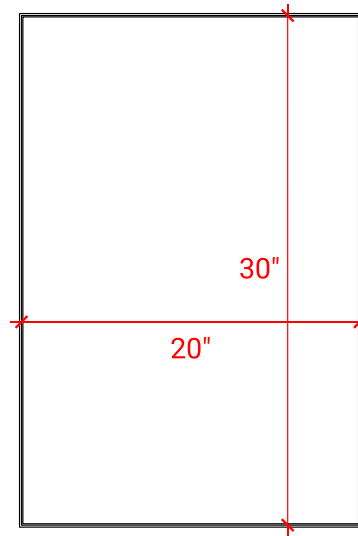

RECTANGULAR METAL MIRROR

ARIEL

MM-14-3020

FRONT VIEW

SIDE VIEW

DIMENSIONS

20" W x 30" H x 2" D

AVAILABLE COLORS

Black

Nickle

BACK VIEW