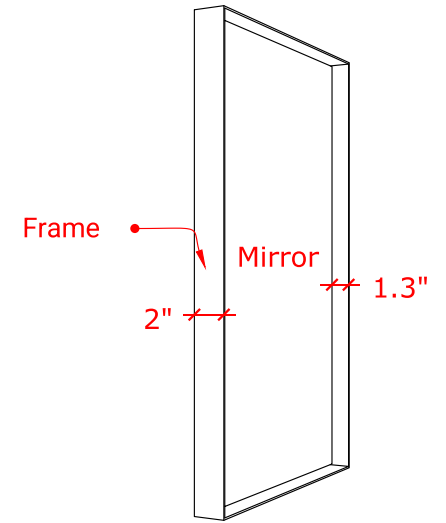

RECTANGULAR METAL MIRROR

ARIEL

MM-14-3020

FRONT VIEW

SIDE VIEW

DIMENSIONS

20" W x 30" H x 2" D

AVAILABLE COLORS