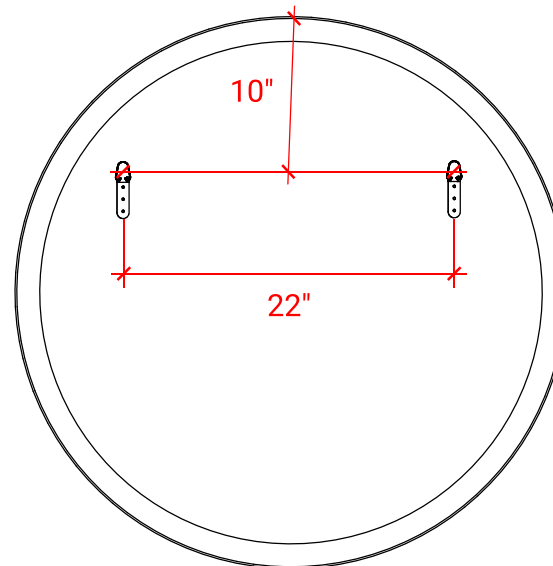

OVAL METAL MIRROR

ARIEL

MM-12-36

FRONT VIEW

SIDE VIEW

BACK VIEW

DIMENSIONS

36" W x 36" H x 2" D