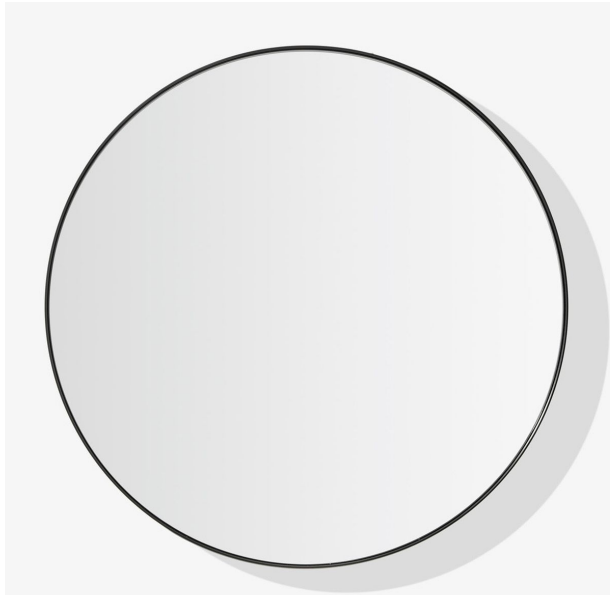

OVAL METAL MIRROR

ARIEL

MM-12-36

FRONT VIEW

SIDE VIEW

BACK VIEW

DIMENSIONS

36" W x 36" H x 2" D

AVAILABLE COLORS

Black

Nickle