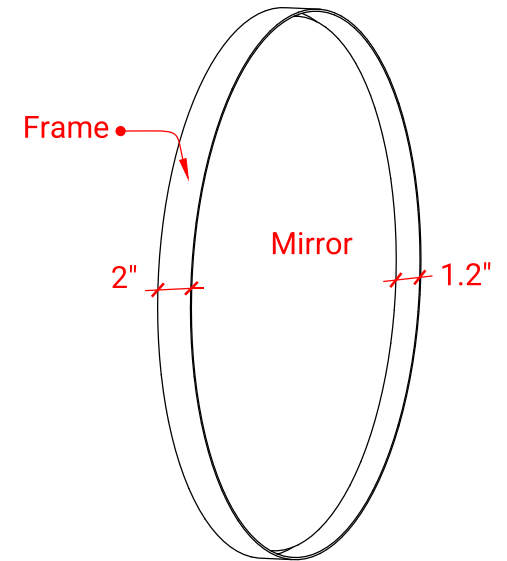

OVAL METAL MIRROR

ARIEL

MM-12-36

FRONT VIEW

SIDE VIEW

BACK VIEW

DIMENSIONS

36" W x 36" H x 2" D