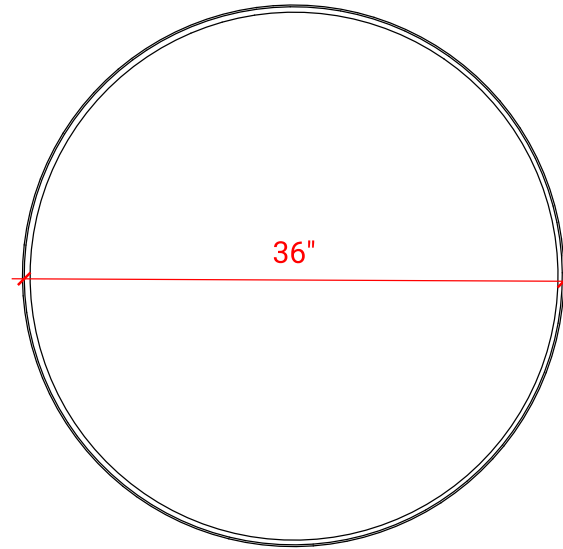

OVAL METAL MIRROR

ARIEL

MM-12-36

FRONT VIEW

SIDE VIEW

BACK VIEW

DIMENSIONS

36" W x 36" H x 2" D