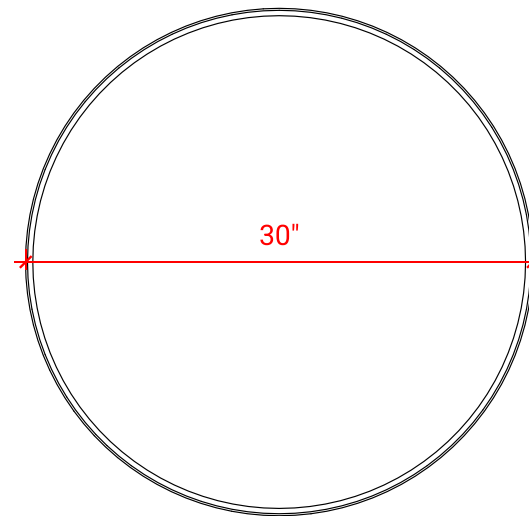

## OVAL METAL MIRROR

# ARIEL

MM-12-30

FRONT VIEW

SIDE VIEW

BACK VIEW

### DIMENSIONS

30" W x 30" H x 2" D