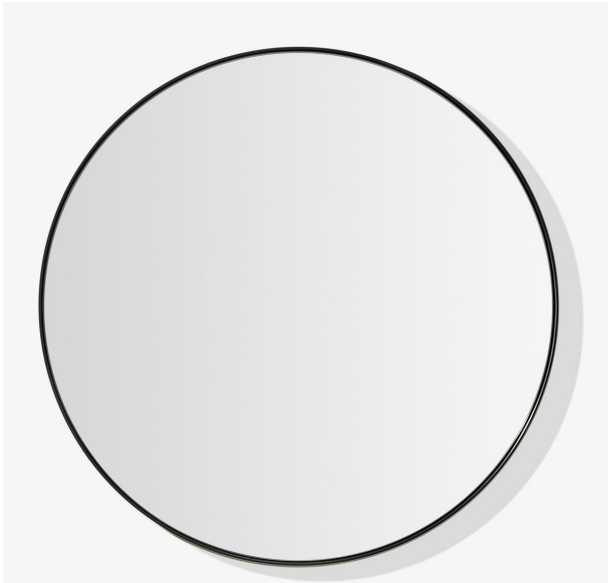

## OVAL METAL MIRROR

# ARIEL

MM-12-30

FRONT VIEW

SIDE VIEW

BACK VIEW

### DIMENSIONS

30" W x 30" H x 2" D

### AVAILABLE COLORS

Black

Nickle