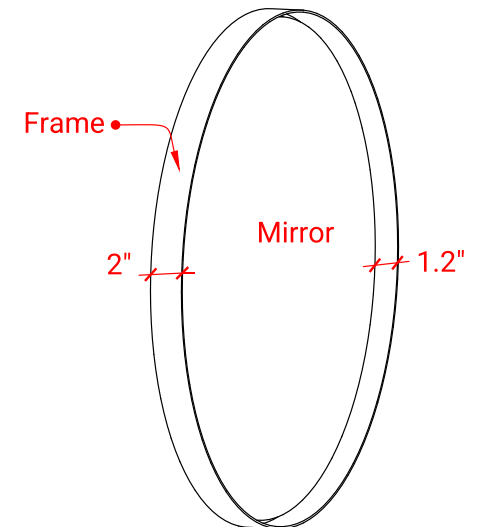

## OVAL METAL MIRROR

# ARIEL

MM-12-30

FRONT VIEW

SIDE VIEW

BACK VIEW

### DIMENSIONS

30" W x 30" H x 2" D