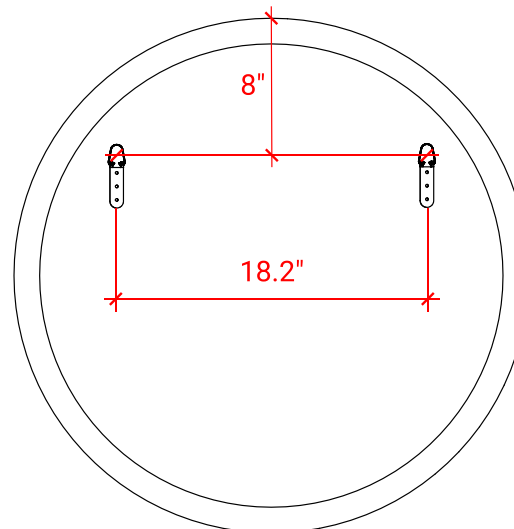

# ARIEL

MM-12-30

FRONT VIEW

SIDE VIEW

BACK VIEW

### DIMENSIONS

30" W x 30" H x 2" D