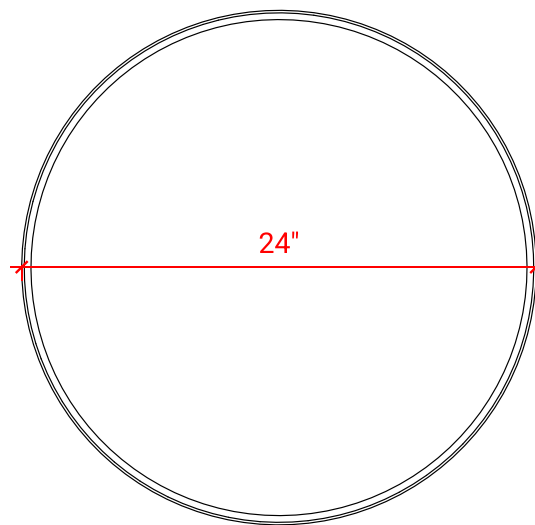

OVAL METAL MIRROR

ARIEL

MM-12-24

FRONT VIEW

SIDE VIEW

BACK VIEW

DIMENSIONS

24" W x 24" H x 2" D