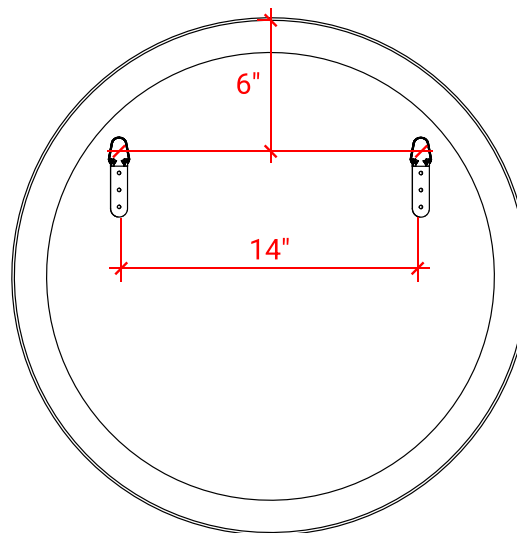

OVAL METAL MIRROR

ARIEL

MM-12-24

FRONT VIEW

SIDE VIEW

BACK VIEW

DIMENSIONS

24" W x 24" H x 2" D