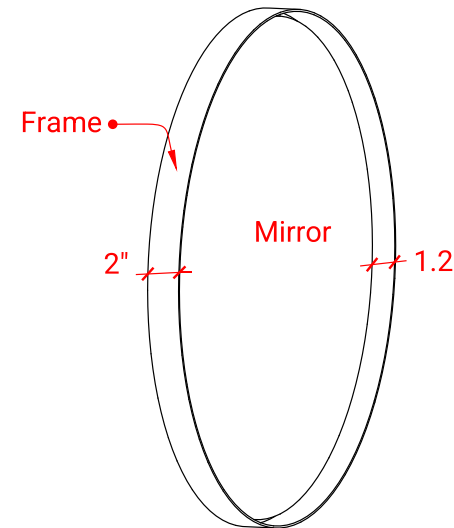

OVAL METAL MIRROR

ARIEL

MM-12-24

FRONT VIEW

SIDE VIEW

BACK VIEW

DIMENSIONS

24" W x 24" H x 2" D