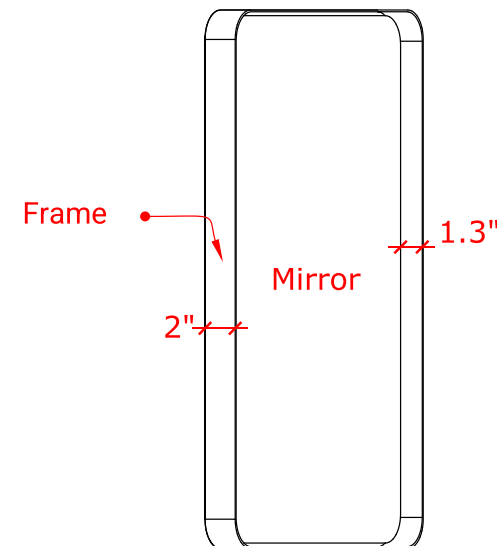

# RECTANGULAR METAL MIRROR

# ARIEL

MM-11-4030

FRONT VIEW

SIDE VIEW

BACK VIEW

## DIMENSIONS

30" W x 40" H x 2" D