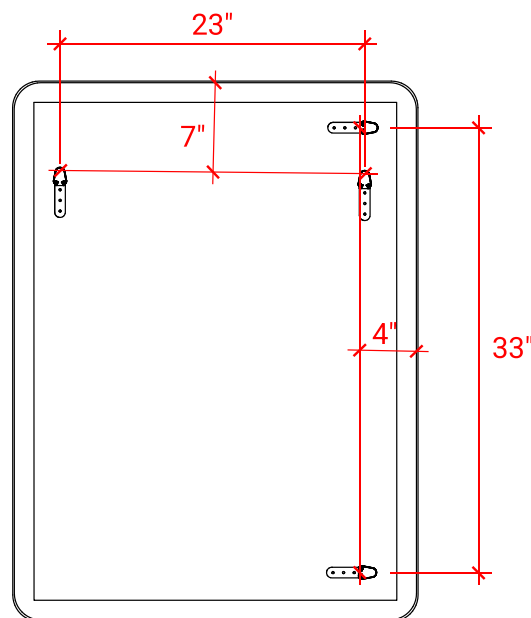

# ARIEL

MM-11-4030

FRONT VIEW

SIDE VIEW

BACK VIEW

## DIMENSIONS

30" W x 40" H x 2" D