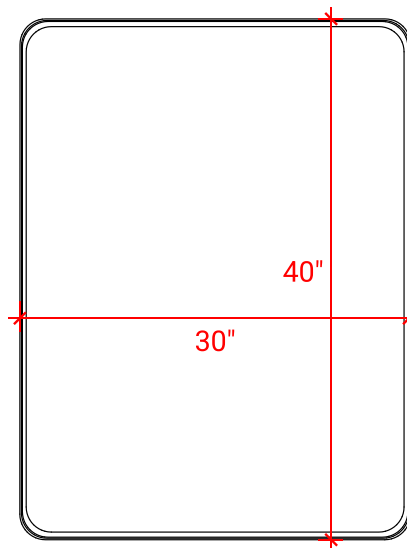

# RECTANGULAR METAL MIRROR

# ARIEL

MM-11-4030

FRONT VIEW

SIDE VIEW

BACK VIEW

## DIMENSIONS

30" W x 40" H x 2" D