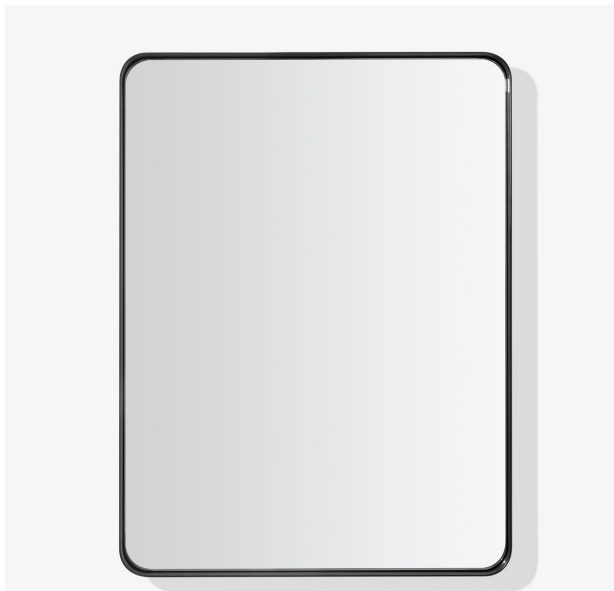

# RECTANGULAR METAL MIRROR

# ARIEL

MM-11-4030

FRONT VIEW

SIDE VIEW

BACK VIEW

## DIMENSIONS

30" W x 40" H x 2" D

## AVAILABLE COLORS

Black

Nickle