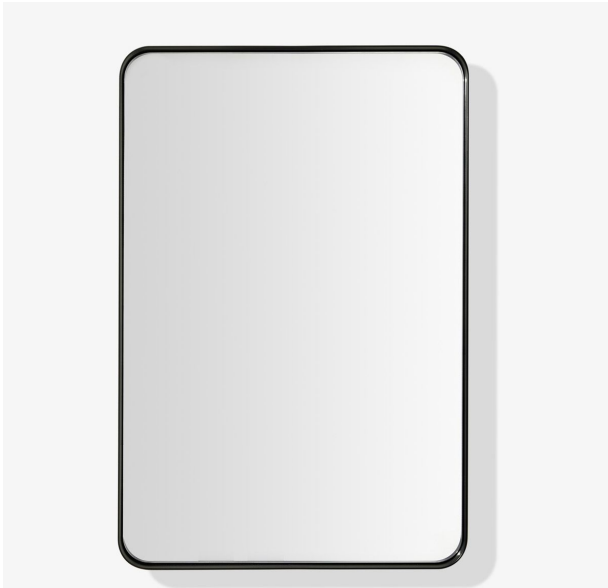

RECTANGULAR METAL MIRROR

ARIEL

MM-11-3624

FRONT VIEW

SIDE VIEW

BACK VIEW

DIMENSIONS

24" W x 36" H x 2" D

AVAILABLE COLORS

Black

Nickle