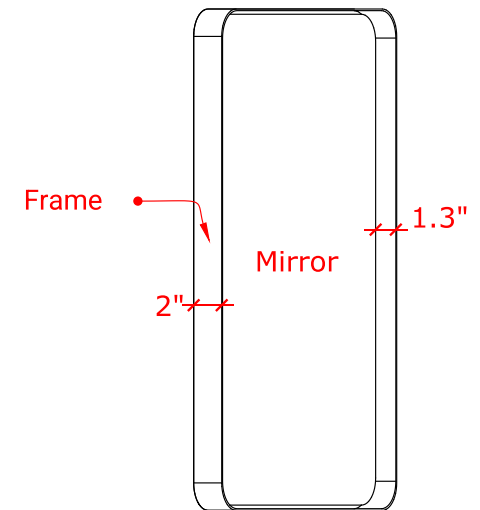

RECTANGULAR METAL MIRROR

ARIEL

MM-11-3624

FRONT VIEW

SIDE VIEW

BACK VIEW

DIMENSIONS

24" W x 36" H x 2" D