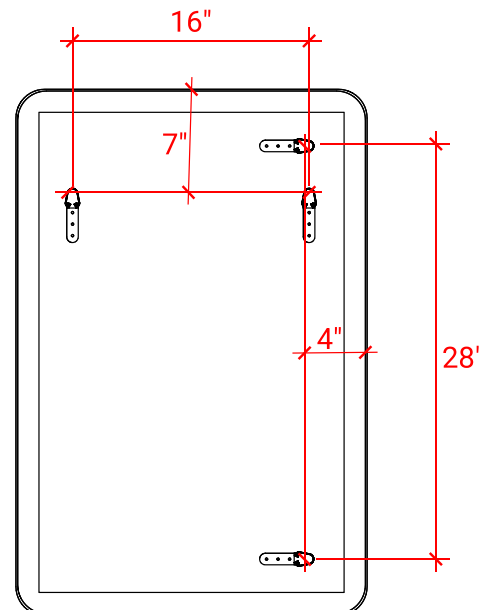

RECTANGULAR METAL MIRROR

ARIEL

MM-11-3624

FRONT VIEW

SIDE VIEW

BACK VIEW

DIMENSIONS

24" W x 36" H x 2" D