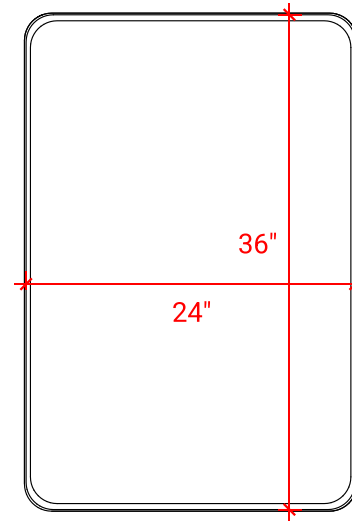

RECTANGULAR METAL MIRROR

ARIEL

MM-11-3624

FRONT VIEW

SIDE VIEW

BACK VIEW

DIMENSIONS

24" W x 36" H x 2" D