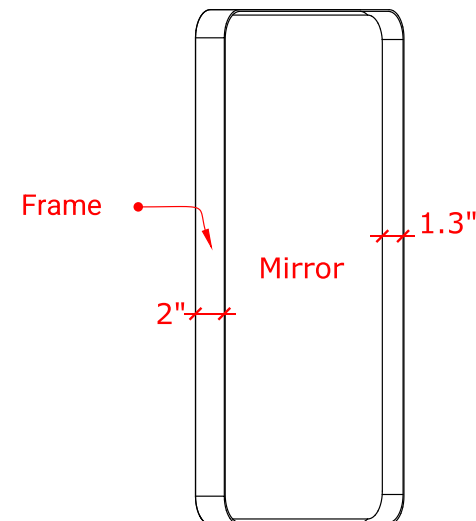

RECTANGULAR METAL MIRROR

ARIEL

MM-11-3020

DIMENSIONS

20" W x 30" H x 2" D

AVAILABLE COLORS

Black

Nickle

FRONT VIEW

SIDE VIEW

BACK VIEW