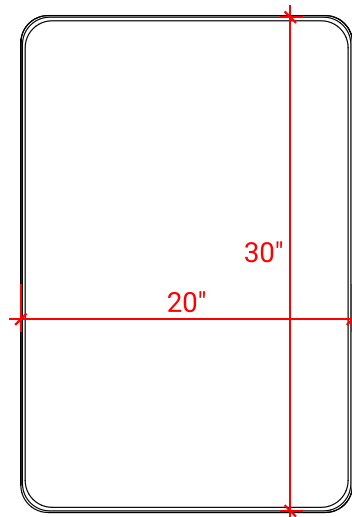

RECTANGULAR METAL MIRROR

ARIEL

MM-11-3020

DIMENSIONS

20" W x 30" H x 2" D

AVAILABLE COLORS

Black

Nickle

FRONT VIEW

SIDE VIEW

BACK VIEW