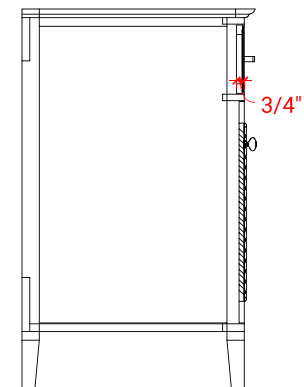

D031S

BASE CABINET DIMENSIONS

30" W x 21.5" D x 34.5" H

FEATURES

- Solid wood frame & plywood panels
- Dovetail drawers and joints
- Soft closing doors & drawers

HARDWARE FINISHES

Brushed Nickel    Satin Brass    Matte Black    Polished Chrome

# 31" SINGLE RECTANGLE SINK COUNTERTOP WITH 1.5 IN. THICKNESS

## OVERALL DIMENSIONS

30.5" W x 22" D x 1.5" H