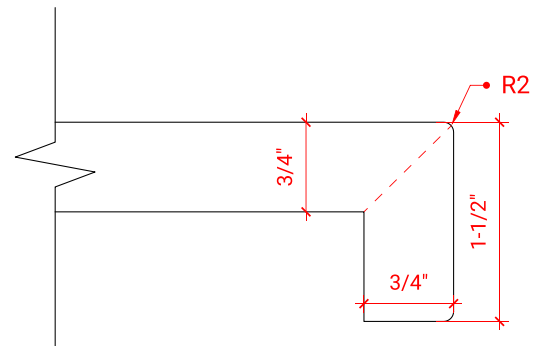

EDGE SIDE VIEW