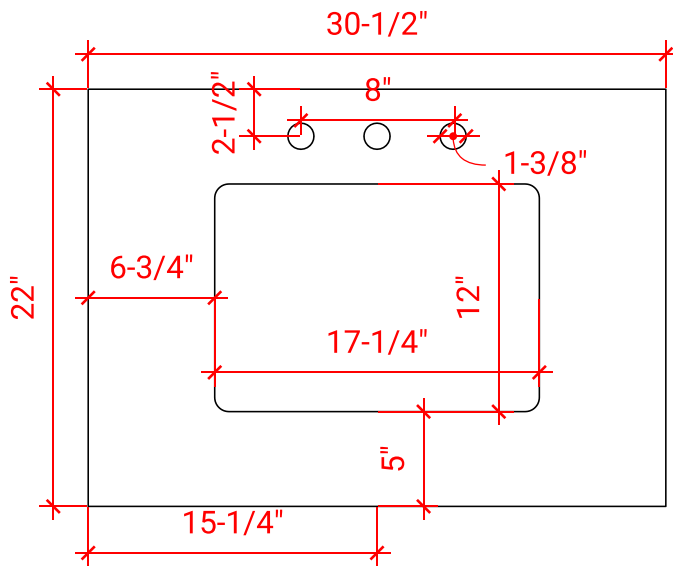

## OVERALL DIMENSIONS

30.5" W x 22" D x 1.5" H

## FEATURES

- Solid countertop with mitered edges & seams
- Undermount white rectangular sink
- Pre-drilled for 8" widespread faucet

## EDGE SIDE VIEW

## THREE DIMENSIONAL COUNTERTOP VIEW