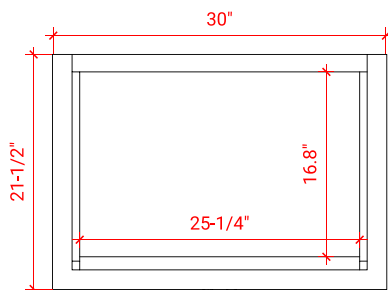

D031S

BASE CABINET DIMENSIONS

30" W x 21.5" D x 34.5" H

FEATURES

- Solid wood frame & plywood panels
- Dovetail drawers and joints
- Soft closing doors & drawers

HARDWARE FINISHES

Brushed Nickel    Satin Brass    Matte Black    Polished Chrome

# 31" SINGLE RECTANGLE SINK COUNTERTOP WITH 1.5 IN. THICKNESS

## OVERALL DIMENSIONS

30.5" W x 22" D x 1.5" H

## THREE DIMENSIONAL COUNTERTOP VIEW