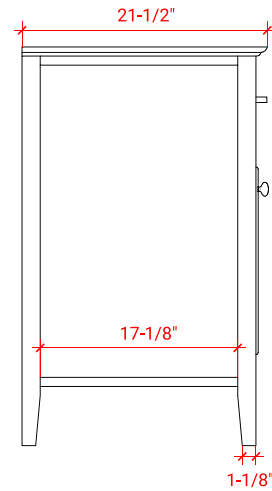

SIDE VIEW

PLAN VIEW