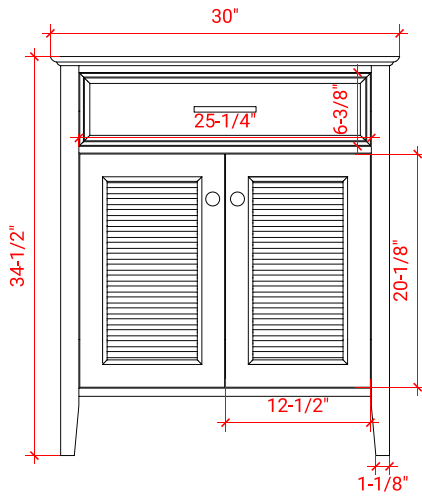

AVAILABLE COLORS

White   Grey   Midnight Blue   Espresso

FRONT VIEW