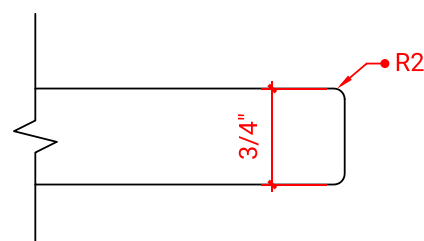

BAYHILL 60" SINGLE SINK BASE CABINET

ARIEL

R060S

BASE CABINET DIMENSIONS

60" W x 21.5" D x 34.5" H

FEATURES

- Solid wood frame & plywood panels
- Dovetail drawers and joints
- Soft closing doors & drawers

HARDWARE FINISHES

OVERALL DIMENSIONS

61" W x 22" D x 0.75" H

COUNTERTOP OPTIONS

Carrara Marble
CW2-061S-REC-CT

FEATURES

- Solid countertop with mitered edges & seams
- Undermount white rectangular sink
- Pre-drilled for 8" widespread faucet

INCLUDED

- Countertop
- Matching Backsplash
- Rectangle Sink

COUNTERTOP PLAN VIEW

EDGE SIDE VIEW

THREE DIMENSIONAL COUNTERTOP VIEW