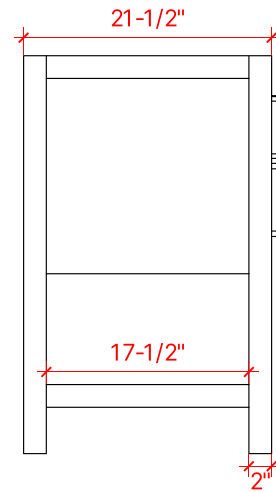

BAYHILL 60" SINGLE SINK BASE CABINET

ARIEL

R060S

BASE CABINET DIMENSIONS

60" W x 21.5" D x 34.5" H

FEATURES

- Solid wood frame & plywood panels
- Dovetail drawers and joints
- Soft closing doors & drawers

HARDWARE FINISHES

Brushed Nickel Satin Brass Matte Black Polished Chrome

AVAILABLE COLORS

White Grey Midnight Blue

FRONT VIEW

SIDE VIEW

PLAN VIEW

61" SINGLE RECTANGLE SINK COUNTERTOP WITH 0.75 IN. THICKNESS

ARIEL

OVERALL DIMENSIONS

61" W x 22" D x 0.75" H

COUNTERTOP OPTIONS

Carrara Marble
CW2-061S-REC-CT

FEATURES

- Solid countertop with mitered edges & seams
- Undermount white rectangular sink
- Pre-drilled for 8" widespread faucet

INCLUDED

- Countertop
- Matching Backsplash
- Rectangle Sink

COUNTERTOP PLAN VIEW

EDGE SIDE VIEW

THREE DIMENSIONAL COUNTERTOP VIEW