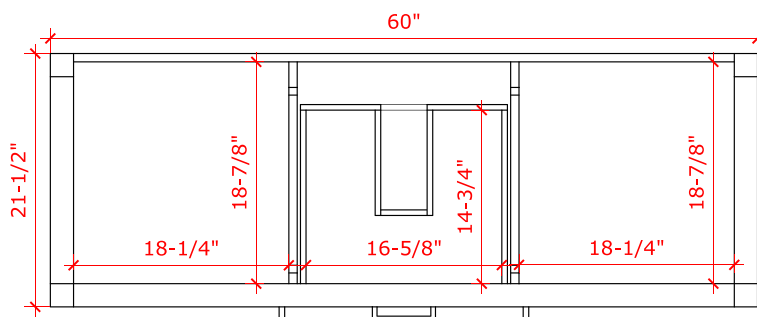

BAYHILL 60" SINGLE SINK BASE CABINET

ARIEL

R060S

BASE CABINET DIMENSIONS

60" W x 21.5" D x 34.5" H

FEATURES

- Solid wood frame & plywood panels
- Dovetail drawers and joints
- Soft closing doors & drawers

HARDWARE FINISHES

Brushed Nickel Satin Brass Matte Black Polished Chrome

AVAILABLE COLORS

White Grey Midnight Blue

FRONT VIEW

SIDE VIEW

PLAN VIEW

61" SINGLE RECTANGLE SINK COUNTERTOP WITH 0.75 IN. THICKNESS

ARIEL

OVERALL DIMENSIONS

61" W x 22" D x 0.75" H

COUNTERTOP OPTIONS

Carrara Marble
CW2-061S-REC-CT

FEATURES

- Solid countertop with mitered edges & seams
- Undermount white rectangular sink
- Pre-drilled for 8" widespread faucet

INCLUDED

- Countertop
- Matching Backsplash
- Rectangle Sink

COUNTERTOP PLAN VIEW

EDGE SIDE VIEW

THREE DIMENSIONAL COUNTERTOP VIEW