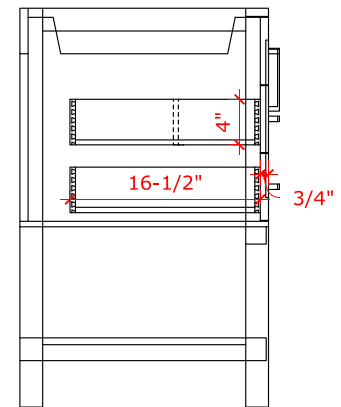

BAYHILL 60" SINGLE SINK BASE CABINET

ARIEL

R060S

BASE CABINET DIMENSIONS

60" W x 21.5" D x 34.5" H

FEATURES

- Solid wood frame & plywood panels
- Dovetail drawers and joints
- Soft closing doors & drawers

HARDWARE FINISHES

Brushed Nickel Satin Brass Matte Black Polished Chrome

AVAILABLE COLORS

White Grey Midnight Blue

FRONT VIEW

SIDE VIEW

PLAN VIEW

61" SINGLE RECTANGLE SINK COUNTERTOP WITH 0.75 IN. THICKNESS

ARIEL

OVERALL DIMENSIONS

61" W x 22" D x 0.75" H

COUNTERTOP OPTIONS

Carrara Marble
CW2-061S-REC-CT

FEATURES

- Solid countertop with mitered edges & seams
- Undermount white rectangular sink
- Pre-drilled for 8" widespread faucet

INCLUDED

- Countertop
- Matching Backsplash
- Rectangle Sink

COUNTERTOP PLAN VIEW

EDGE SIDE VIEW

THREE DIMENSIONAL COUNTERTOP VIEW