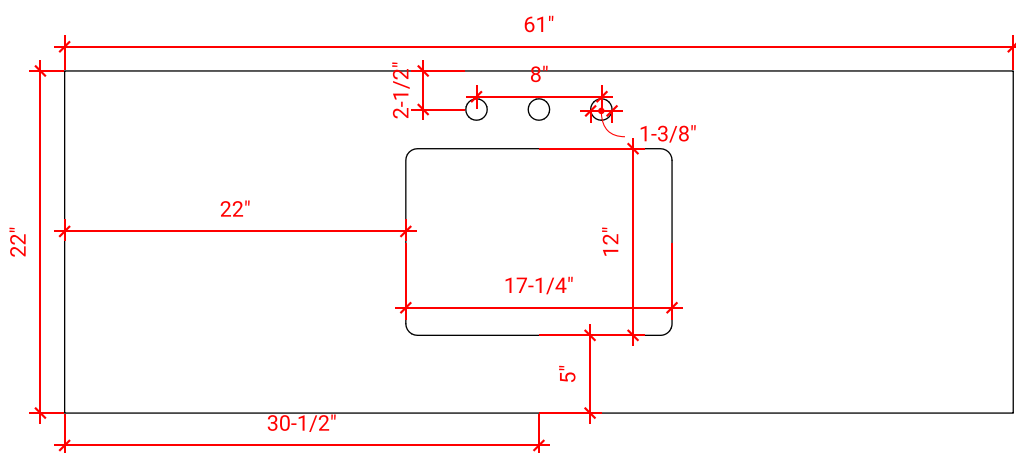

BAYHILL 60" SINGLE SINK BASE CABINET

ARIEL

R060S

BASE CABINET DIMENSIONS

60" W x 21.5" D x 34.5" H

FEATURES

- Solid wood frame & plywood panels
- Dovetail drawers and joints
- Soft closing doors & drawers

HARDWARE FINISHES

OVERALL DIMENSIONS

61" W x 22" D x 0.75" H

COUNTERTOP OPTIONS

Carrara Marble
CW2-061S-REC-CT

FEATURES

- Solid countertop with mitered edges & seams
- Undermount white rectangular sink
- Pre-drilled for 8" widespread faucet

INCLUDED

- Countertop
- Matching Backsplash
- Rectangle Sink

COUNTERTOP PLAN VIEW

EDGE SIDE VIEW

THREE DIMENSIONAL COUNTERTOP VIEW