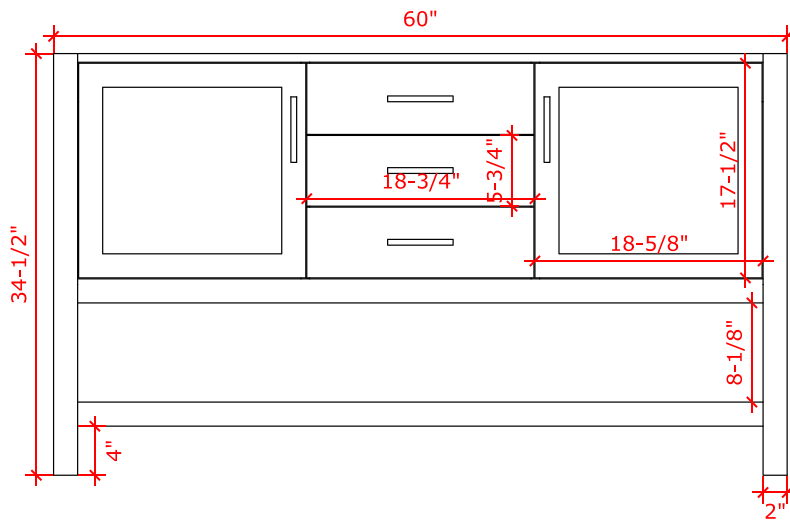

BAYHILL 60" SINGLE SINK BASE CABINET

ARIEL

R060S

BASE CABINET DIMENSIONS

60" W x 21.5" D x 34.5" H

FEATURES

- Solid wood frame & plywood panels
- Dovetail drawers and joints
- Soft closing doors & drawers

HARDWARE FINISHES

Brushed Nickel Satin Brass Matte Black Polished Chrome

AVAILABLE COLORS

White Grey Midnight Blue

FRONT VIEW

SIDE VIEW

PLAN VIEW

61" SINGLE RECTANGLE SINK COUNTERTOP WITH 0.75 IN. THICKNESS

ARIEL

OVERALL DIMENSIONS

61" W x 22" D x 0.75" H

COUNTERTOP OPTIONS

Carrara Marble
CW2-061S-REC-CT

FEATURES

- Solid countertop with mitered edges & seams
- Undermount white rectangular sink
- Pre-drilled for 8" widespread faucet

INCLUDED

- Countertop
- Matching Backsplash
- Rectangle Sink

COUNTERTOP PLAN VIEW

EDGE SIDE VIEW

THREE DIMENSIONAL COUNTERTOP VIEW