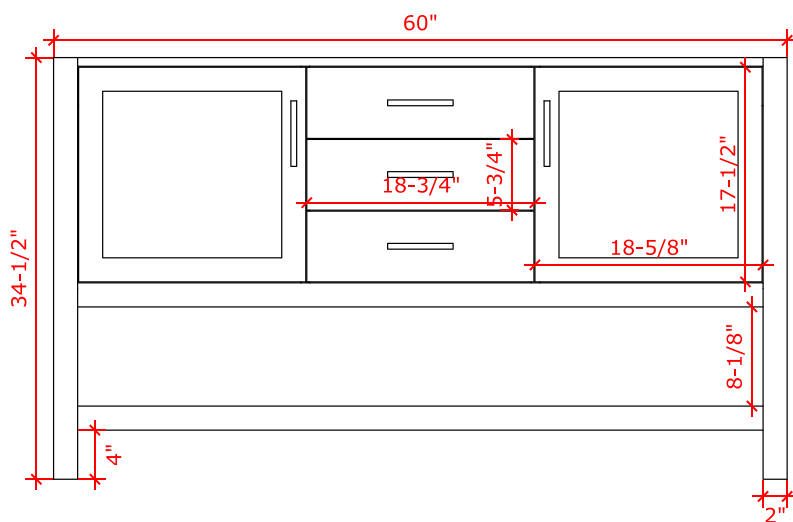

BAYHILL 60" SINGLE SINK BASE CABINET

ARIEL

R060S

BASE CABINET DIMENSIONS

60" W x 21.5" D x 34.5" H

FEATURES

- Solid wood frame & plywood panels
- Dovetail drawers and joints
- Soft closing doors & drawers

HARDWARE FINISHES

Brushed Nickel Satin Brass Matte Black Polished Chrome

AVAILABLE COLORS

White Grey Midnight Blue

FRONT VIEW

SIDE VIEW

PLAN VIEW

OVERALL DIMENSIONS

61" W x 22" D x 0.75" H

COUNTERTOP OPTIONS

Carrara Marble
CW2-061S-OVL-CT

FEATURES

- Solid countertop with mitered edges & seams
- Undermount white oval sink
- Pre-drilled for 8" widespread faucet

INCLUDED

- Countertop
- Matching Backsplash
- Oval Sink

COUNTERTOP PLAN VIEW

EDGE SIDE VIEW

THREE DIMENSIONAL COUNTERTOP VIEW