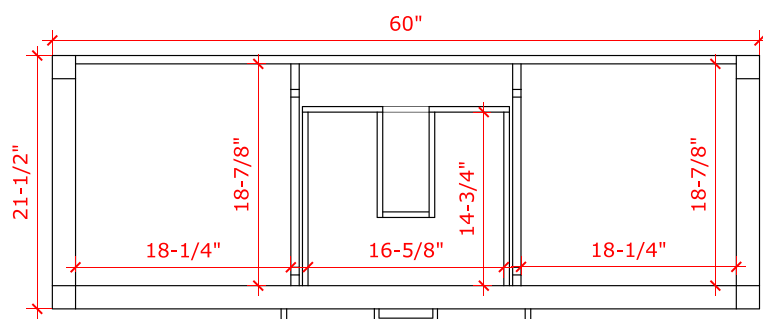

BAYHILL 60" SINGLE SINK BASE CABINET

ARIEL

R060S

BASE CABINET DIMENSIONS

60" W x 21.5" D x 34.5" H

FEATURES

- Solid wood frame & plywood panels
- Dovetail drawers and joints
- Soft closing doors & drawers

HARDWARE FINISHES

Brushed Nickel Satin Brass Matte Black Polished Chrome

AVAILABLE COLORS

White Grey Midnight Blue

FRONT VIEW

SIDE VIEW

PLAN VIEW

OVERALL DIMENSIONS

61" W x 22" D x 0.75" H

COUNTERTOP PLAN VIEW

EDGE SIDE VIEW

THREE DIMENSIONAL COUNTERTOP VIEW