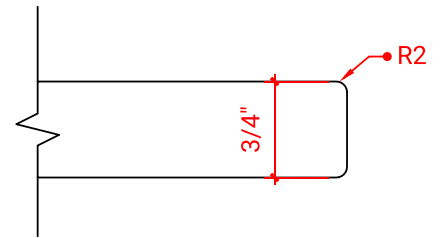

BAYHILL 60" SINGLE SINK BASE CABINET

ARIEL

R060S

BASE CABINET DIMENSIONS

60" W x 21.5" D x 34.5" H

FEATURES

- Solid wood frame & plywood panels
- Dovetail drawers and joints
- Soft closing doors & drawers

HARDWARE FINISHES

COUNTERTOP OPTIONS

Carrara Marble
CW2-061S-OVL-CT

FEATURES

- Solid countertop with mitered edges & seams
- Undermount white oval sink
- Pre-drilled for 8" widespread faucet

INCLUDED

- Countertop
- Matching Backsplash
- Oval Sink

COUNTERTOP PLAN VIEW

EDGE SIDE VIEW

THREE DIMENSIONAL COUNTERTOP VIEW