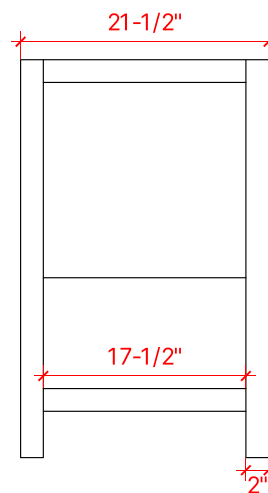

BAYHILL 60" SINGLE SINK BASE CABINET

ARIEL

R060S

BASE CABINET DIMENSIONS

60" W x 21.5" D x 34.5" H

FEATURES

- Solid wood frame & plywood panels
- Dovetail drawers and joints
- Soft closing doors & drawers

HARDWARE FINISHES

Brushed Nickel Satin Brass Matte Black Polished Chrome

AVAILABLE COLORS

White Grey Midnight Blue

FRONT VIEW

SIDE VIEW

PLAN VIEW

OVERALL DIMENSIONS

61" W x 22" D x 0.75" H

COUNTERTOP PLAN VIEW

EDGE SIDE VIEW

THREE DIMENSIONAL COUNTERTOP VIEW