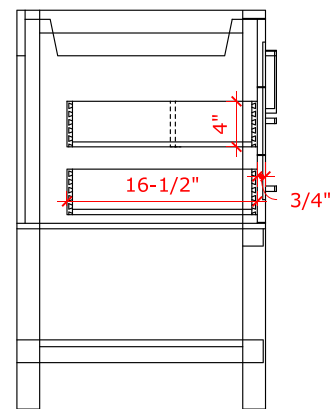

BAYHILL 60" SINGLE SINK BASE CABINET

ARIEL

R060S

BASE CABINET DIMENSIONS

60" W x 21.5" D x 34.5" H

FEATURES

- Solid wood frame & plywood panels
- Dovetail drawers and joints
- Soft closing doors & drawers

HARDWARE FINISHES

Brushed Nickel Satin Brass Matte Black Polished Chrome

AVAILABLE COLORS

White Grey Midnight Blue

FRONT VIEW

SIDE VIEW

PLAN VIEW

OVERALL DIMENSIONS

61" W x 22" D x 0.75" H

COUNTERTOP PLAN VIEW

EDGE SIDE VIEW

THREE DIMENSIONAL COUNTERTOP VIEW