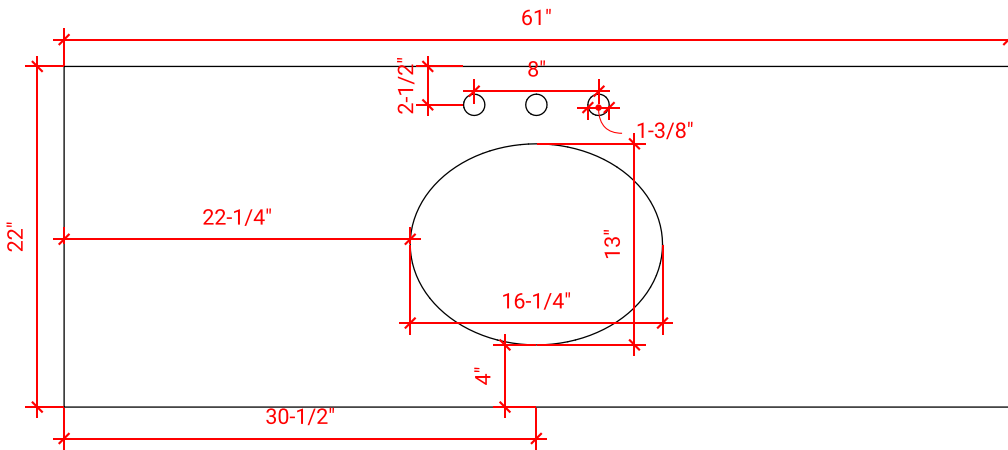

BAYHILL 60" SINGLE SINK BASE CABINET

ARIEL

R060S

BASE CABINET DIMENSIONS

60" W x 21.5" D x 34.5" H

FEATURES

- Solid wood frame & plywood panels
- Dovetail drawers and joints
- Soft closing doors & drawers

HARDWARE FINISHES

Brushed Nickel Satin Brass Matte Black Polished Chrome

AVAILABLE COLORS

White Grey Midnight Blue

FRONT VIEW

SIDE VIEW

PLAN VIEW

OVERALL DIMENSIONS

61" W x 22" D x 0.75" H

COUNTERTOP OPTIONS

Carrara Marble
CW2-061S-OVL-CT

FEATURES

- Solid countertop with mitered edges & seams
- Undermount white oval sink
- Pre-drilled for 8" widespread faucet

INCLUDED

- Countertop
- Matching Backsplash
- Oval Sink

COUNTERTOP PLAN VIEW

EDGE SIDE VIEW

THREE DIMENSIONAL COUNTERTOP VIEW