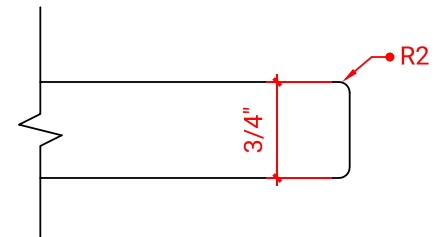

BAYHILL 60" DOUBLE SINK BASE CABINET

ARIEL

R060D

BASE CABINET DIMENSIONS

60" W x 21.5" D x 34.5" H

FEATURES

- Solid wood frame & plywood panels
- Dovetail drawers and joints
- Soft closing doors & drawers

HARDWARE FINISHES

OVERALL DIMENSIONS

61" W x 22" D x 0.75" H

COUNTERTOP OPTIONS

Carrara Marble
CW2-061D-REC-CT

FEATURES

- Solid countertop with mitered edges & seams
- Undermount white rectangular sink
- Pre-drilled for 8" widespread faucet

INCLUDED

- Countertop
- Matching Backsplash
- Rectangle Sinks

COUNTERTOP PLAN VIEW

EDGE SIDE VIEW

THREE DIMENSIONAL COUNTERTOP VIEW