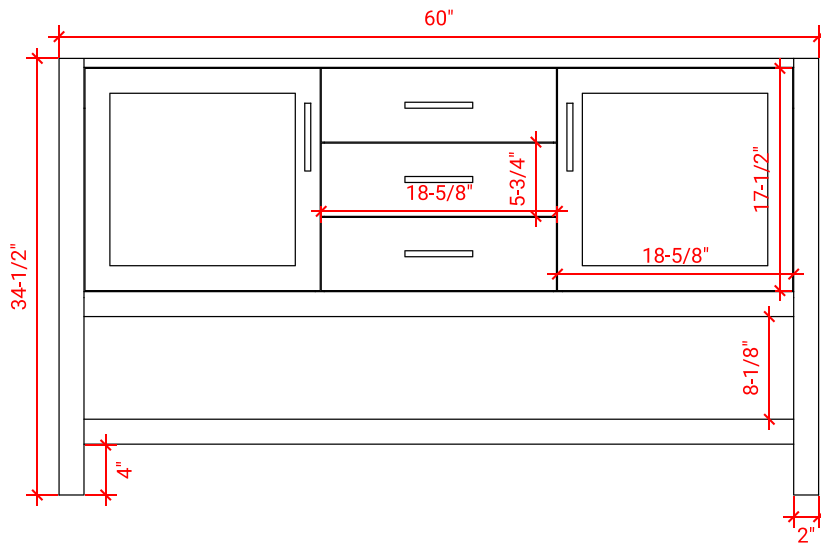

BAYHILL 60" DOUBLE SINK BASE CABINET

ARIEL

R060D

BASE CABINET DIMENSIONS

60" W x 21.5" D x 34.5" H

FEATURES

- Solid wood frame & plywood panels
- Dovetail drawers and joints
- Soft closing doors & drawers

HARDWARE FINISHES

Brushed Nickel Satin Brass Matte Black Polished Chrome

AVAILABLE COLORS

White Grey Midnight Blue

FRONT VIEW

SIDE VIEW

PLAN VIEW

61" DOUBLE RECTANGLE SINK COUNTERTOP WITH 0.75 IN. THICKNESS

ARIEL

OVERALL DIMENSIONS

61" W x 22" D x 0.75" H

COUNTERTOP OPTIONS

Carrara Marble
CW2-061D-REC-CT

FEATURES

- Solid countertop with mitered edges & seams
- Undermount white rectangular sink
- Pre-drilled for 8" widespread faucet

INCLUDED

- Countertop
- Matching Backsplash
- Rectangle Sinks

COUNTERTOP PLAN VIEW

EDGE SIDE VIEW

THREE DIMENSIONAL COUNTERTOP VIEW