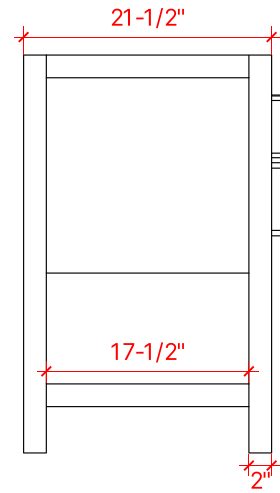

BAYHILL 60" DOUBLE SINK BASE CABINET

ARIEL

R060D

BASE CABINET DIMENSIONS

60" W x 21.5" D x 34.5" H

FEATURES

- Solid wood frame & plywood panels
- Dovetail drawers and joints
- Soft closing doors & drawers

HARDWARE FINISHES

Brushed Nickel Satin Brass Matte Black Polished Chrome

AVAILABLE COLORS

White Grey Midnight Blue

FRONT VIEW

SIDE VIEW

PLAN VIEW

61" DOUBLE RECTANGLE SINK COUNTERTOP WITH 0.75 IN. THICKNESS

ARIEL

OVERALL DIMENSIONS

61" W x 22" D x 0.75" H

COUNTERTOP OPTIONS

Carrara Marble
CW2-061D-REC-CT

FEATURES

- Solid countertop with mitered edges & seams
- Undermount white rectangular sink
- Pre-drilled for 8" widespread faucet

INCLUDED

- Countertop
- Matching Backsplash
- Rectangle Sinks

COUNTERTOP PLAN VIEW

EDGE SIDE VIEW

THREE DIMENSIONAL COUNTERTOP VIEW