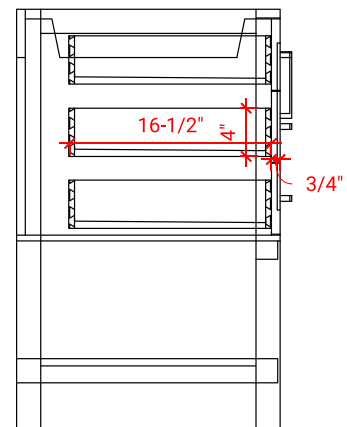

BAYHILL 60" DOUBLE SINK BASE CABINET

ARIEL

R060D

BASE CABINET DIMENSIONS

60" W x 21.5" D x 34.5" H

FEATURES

- Solid wood frame & plywood panels
- Dovetail drawers and joints
- Soft closing doors & drawers

HARDWARE FINISHES

Brushed Nickel Satin Brass Matte Black Polished Chrome

AVAILABLE COLORS

White Grey Midnight Blue

FRONT VIEW

SIDE VIEW

PLAN VIEW

61" DOUBLE RECTANGLE SINK COUNTERTOP WITH 0.75 IN. THICKNESS

ARIEL

OVERALL DIMENSIONS

61" W x 22" D x 0.75" H

COUNTERTOP OPTIONS

Carrara Marble
CW2-061D-REC-CT

FEATURES

- Solid countertop with mitered edges & seams
- Undermount white rectangular sink
- Pre-drilled for 8" widespread faucet

INCLUDED

- Countertop
- Matching Backsplash
- Rectangle Sinks

COUNTERTOP PLAN VIEW

EDGE SIDE VIEW

THREE DIMENSIONAL COUNTERTOP VIEW