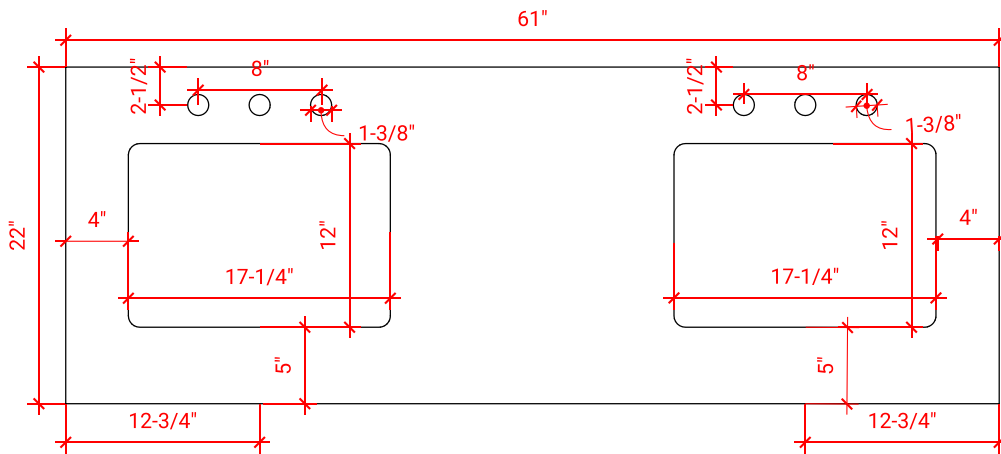

BAYHILL 60" DOUBLE SINK BASE CABINET

ARIEL

R060D

BASE CABINET DIMENSIONS

60" W x 21.5" D x 34.5" H

FEATURES

- Solid wood frame & plywood panels
- Dovetail drawers and joints
- Soft closing doors & drawers

HARDWARE FINISHES

OVERALL DIMENSIONS

61" W x 22" D x 0.75" H

COUNTERTOP OPTIONS

Carrara Marble
CW2-061D-REC-CT

FEATURES

- Solid countertop with mitered edges & seams
- Undermount white rectangular sink
- Pre-drilled for 8" widespread faucet

INCLUDED

- Countertop
- Matching Backsplash
- Rectangle Sinks

COUNTERTOP PLAN VIEW

EDGE SIDE VIEW

THREE DIMENSIONAL COUNTERTOP VIEW