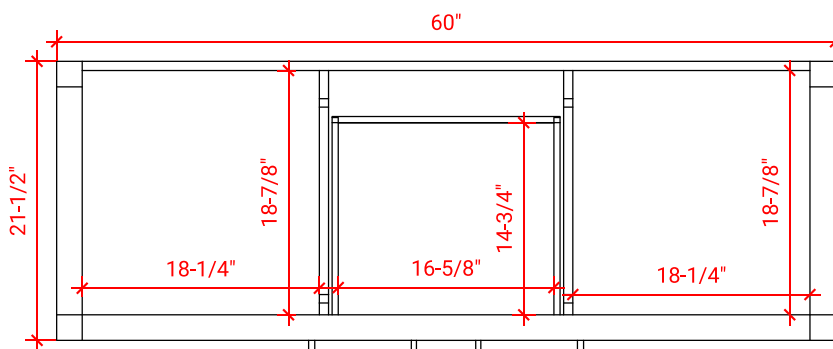

BAYHILL 60" DOUBLE SINK BASE CABINET

ARIEL

R060D

BASE CABINET DIMENSIONS

60" W x 21.5" D x 34.5" H

FEATURES

- Solid wood frame & plywood panels
- Dovetail drawers and joints
- Soft closing doors & drawers

HARDWARE FINISHES

Brushed Nickel Satin Brass Matte Black Polished Chrome

AVAILABLE COLORS

White Grey Midnight Blue

FRONT VIEW

SIDE VIEW

PLAN VIEW

61" DOUBLE RECTANGLE SINK COUNTERTOP WITH 0.75 IN. THICKNESS

ARIEL

OVERALL DIMENSIONS

61" W x 22" D x 0.75" H

COUNTERTOP OPTIONS

Carrara Marble
CW2-061D-REC-CT

FEATURES

- Solid countertop with mitered edges & seams
- Undermount white rectangular sink
- Pre-drilled for 8" widespread faucet

INCLUDED

- Countertop
- Matching Backsplash
- Rectangle Sinks

COUNTERTOP PLAN VIEW

EDGE SIDE VIEW

THREE DIMENSIONAL COUNTERTOP VIEW