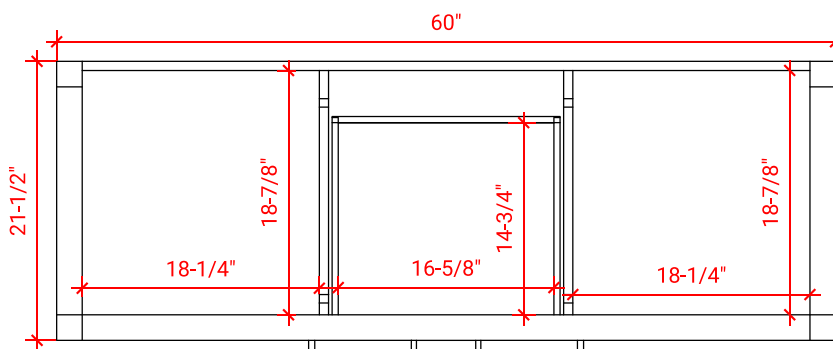

BAYHILL 60" DOUBLE SINK BASE CABINET

ARIEL

R060D

BASE CABINET DIMENSIONS

60" W x 21.5" D x 34.5" H

FEATURES

- Solid wood frame & plywood panels
- Dovetail drawers and joints
- Soft closing doors & drawers

HARDWARE FINISHES

Brushed Nickel Satin Brass Matte Black Polished Chrome

AVAILABLE COLORS

White Grey Midnight Blue

FRONT VIEW

SIDE VIEW

PLAN VIEW

61" DOUBLE OVAL SINK COUNTERTOP WITH 0.75 IN. THICKNESS

ARIEL

OVERALL DIMENSIONS

61" W x 22" D x 0.75" H

COUNTERTOP OPTIONS

Carrara Marble
CW2-061D-OVL-CT

FEATURES

- Solid countertop with mitered edges & seams
- Undermount white oval sink
- Pre-drilled for 8" widespread faucet

INCLUDED

- Countertop
- Matching Backsplash
- Oval Sinks

COUNTERTOP PLAN VIEW

EDGE SIDE VIEW

THREE DIMENSIONAL COUNTERTOP VIEW