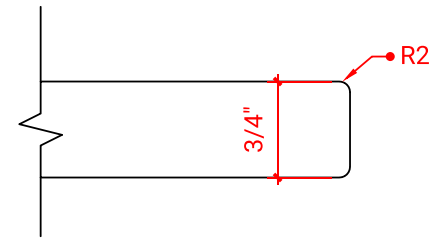

BAYHILL 60" DOUBLE SINK BASE CABINET

ARIEL

R060D

BASE CABINET DIMENSIONS

60" W x 21.5" D x 34.5" H

FEATURES

- Solid wood frame & plywood panels
- Dovetail drawers and joints
- Soft closing doors & drawers

HARDWARE FINISHES

OVERALL DIMENSIONS

61" W x 22" D x 0.75" H

COUNTERTOP OPTIONS

Carrara Marble
CW2-061D-OVL-CT

FEATURES

- Solid countertop with mitered edges & seams
- Undermount white oval sink
- Pre-drilled for 8" widespread faucet

INCLUDED

- Countertop
- Matching Backsplash
- Oval Sinks

COUNTERTOP PLAN VIEW

EDGE SIDE VIEW

THREE DIMENSIONAL COUNTERTOP VIEW