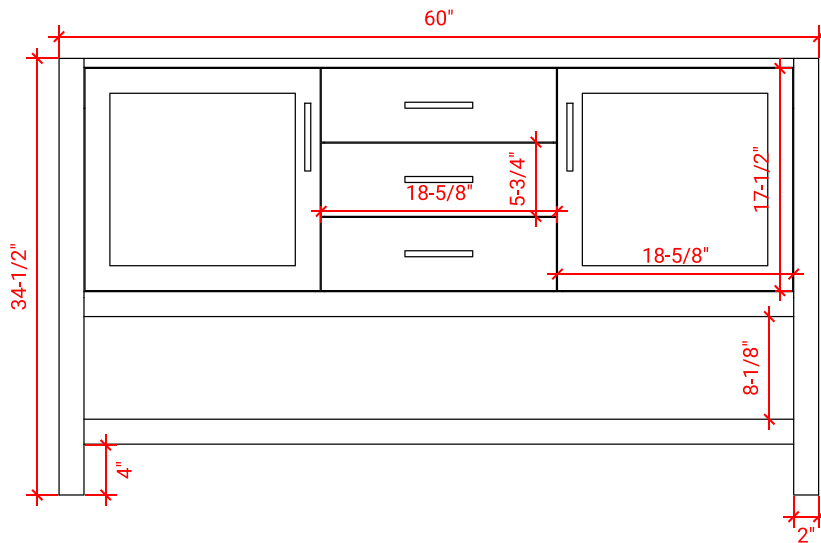

BAYHILL 60" DOUBLE SINK BASE CABINET

ARIEL

R060D

BASE CABINET DIMENSIONS

60" W x 21.5" D x 34.5" H

FEATURES

- Solid wood frame & plywood panels
- Dovetail drawers and joints
- Soft closing doors & drawers

HARDWARE FINISHES

Brushed Nickel Satin Brass Matte Black Polished Chrome

AVAILABLE COLORS

White Grey Midnight Blue

FRONT VIEW

SIDE VIEW

PLAN VIEW

61" DOUBLE OVAL SINK COUNTERTOP WITH 0.75 IN. THICKNESS

ARIEL

OVERALL DIMENSIONS

61" W x 22" D x 0.75" H

COUNTERTOP OPTIONS

Carrara Marble
CW2-061D-OVL-CT

FEATURES

- Solid countertop with mitered edges & seams
- Undermount white oval sink
- Pre-drilled for 8" widespread faucet

INCLUDED

- Countertop
- Matching Backsplash
- Oval Sinks

COUNTERTOP PLAN VIEW

EDGE SIDE VIEW

THREE DIMENSIONAL COUNTERTOP VIEW