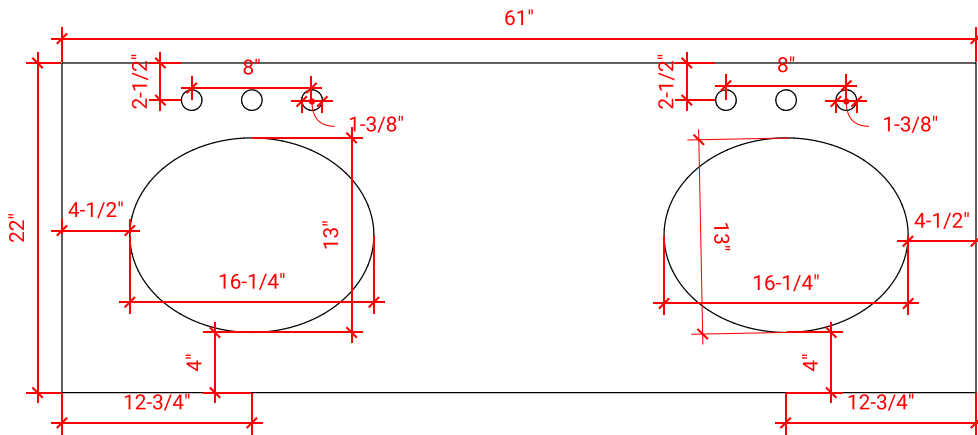

BAYHILL 60" DOUBLE SINK BASE CABINET

ARIEL

R060D

BASE CABINET DIMENSIONS

60" W x 21.5" D x 34.5" H

FEATURES

- Solid wood frame & plywood panels
- Dovetail drawers and joints
- Soft closing doors & drawers

HARDWARE FINISHES

OVERALL DIMENSIONS

61" W x 22" D x 0.75" H

COUNTERTOP OPTIONS

Carrara Marble
CW2-061D-OVL-CT

FEATURES

- Solid countertop with mitered edges & seams
- Undermount white oval sink
- Pre-drilled for 8" widespread faucet

INCLUDED

- Countertop
- Matching Backsplash
- Oval Sinks

COUNTERTOP PLAN VIEW

EDGE SIDE VIEW

THREE DIMENSIONAL COUNTERTOP VIEW