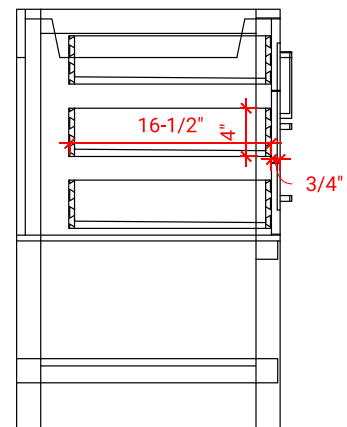

BAYHILL 60" DOUBLE SINK BASE CABINET

ARIEL

R060D

BASE CABINET DIMENSIONS

60" W x 21.5" D x 34.5" H

FEATURES

- Solid wood frame & plywood panels
- Dovetail drawers and joints
- Soft closing doors & drawers

HARDWARE FINISHES

Brushed Nickel Satin Brass Matte Black Polished Chrome

AVAILABLE COLORS

White Grey Midnight Blue

FRONT VIEW

SIDE VIEW

PLAN VIEW

61" DOUBLE OVAL SINK COUNTERTOP WITH 0.75 IN. THICKNESS

ARIEL

OVERALL DIMENSIONS

61" W x 22" D x 0.75" H

COUNTERTOP OPTIONS

Carrara Marble
CW2-061D-OVL-CT

FEATURES

- Solid countertop with mitered edges & seams
- Undermount white oval sink
- Pre-drilled for 8" widespread faucet

INCLUDED

- Countertop
- Matching Backsplash
- Oval Sinks

COUNTERTOP PLAN VIEW

EDGE SIDE VIEW

THREE DIMENSIONAL COUNTERTOP VIEW