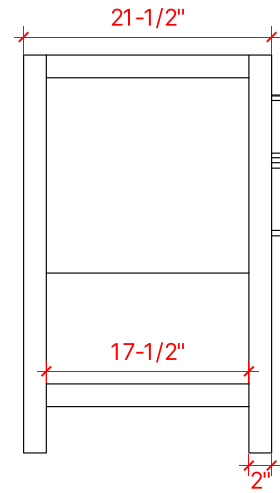

BAYHILL 60" DOUBLE SINK BASE CABINET

ARIEL

R060D

BASE CABINET DIMENSIONS

60" W x 21.5" D x 34.5" H

FEATURES

- Solid wood frame & plywood panels
- Dovetail drawers and joints
- Soft closing doors & drawers

HARDWARE FINISHES

Brushed Nickel Satin Brass Matte Black Polished Chrome

AVAILABLE COLORS

White Grey Midnight Blue

FRONT VIEW

SIDE VIEW

PLAN VIEW

61" DOUBLE OVAL SINK COUNTERTOP WITH 0.75 IN. THICKNESS

ARIEL

OVERALL DIMENSIONS

61" W x 22" D x 0.75" H

COUNTERTOP OPTIONS

Carrara Marble
CW2-061D-OVL-CT

FEATURES

- Solid countertop with mitered edges & seams
- Undermount white oval sink
- Pre-drilled for 8" widespread faucet

INCLUDED

- Countertop
- Matching Backsplash
- Oval Sinks

COUNTERTOP PLAN VIEW

EDGE SIDE VIEW

THREE DIMENSIONAL COUNTERTOP VIEW