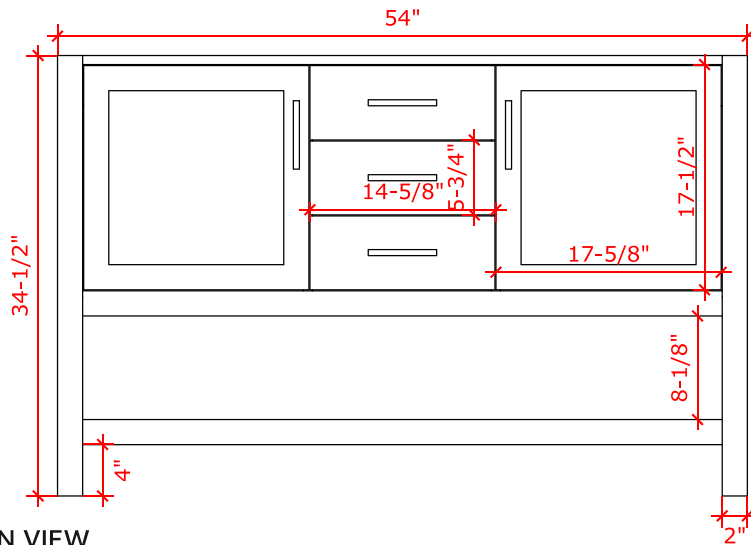

AVAILABLE COLORS

White   Grey   Midnight Blue

FRONT VIEW