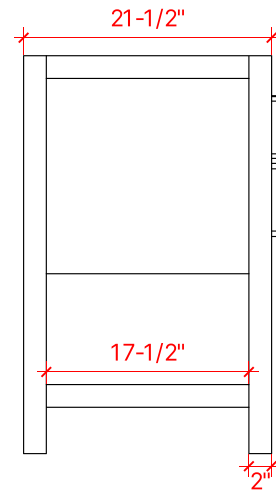

BAYHILL 54" SINGLE SINK BASE CABINET

ARIEL

R054S

BASE CABINET DIMENSIONS

54" W x 21.5" D x 34.5" H

FEATURES

- Solid wood frame & plywood panels
- Dovetail drawers and joints
- Soft closing doors & drawers

HARDWARE FINISHES

Brushed Nickel   Satin Brass   Matte Black   Polished Chrome

AVAILABLE COLORS

White   Grey   Midnight Blue

SIDE VIEW