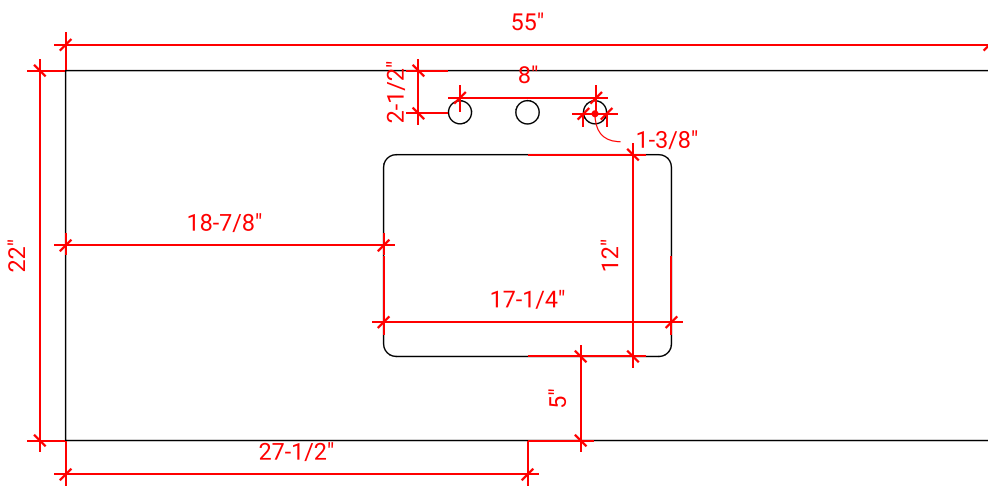

55" SINGLE RECTANGLE SINK COUNTERTOP WITH 0.75 IN. THICKNESS

ARIEL

OVERALL DIMENSIONS

55" W x 22" D x 0.75" H

COUNTERTOP OPTIONS

FEATURES

- Solid countertop with mitered edges & seams
- Undermount white rectangular sink
- Pre-drilled for 8" widespread faucet

INCLUDED

- Countertop
- Matching Backsplash
- Rectangle Sink

COUNTERTOP PLAN VIEW