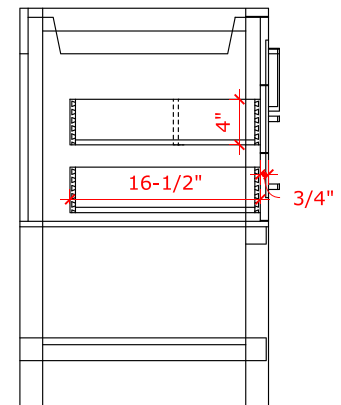

BAYHILL 54" SINGLE SINK BASE CABINET

ARIEL

R054S

BASE CABINET DIMENSIONS

54" W x 21.5" D x 34.5" H

FEATURES

- Solid wood frame & plywood panels
- Dovetail drawers and joints
- Soft closing doors & drawers

HARDWARE FINISHES

Brushed Nickel   Satin Brass   Matte Black   Polished Chrome

AVAILABLE COLORS

White   Grey   Midnight Blue

PLAN VIEW