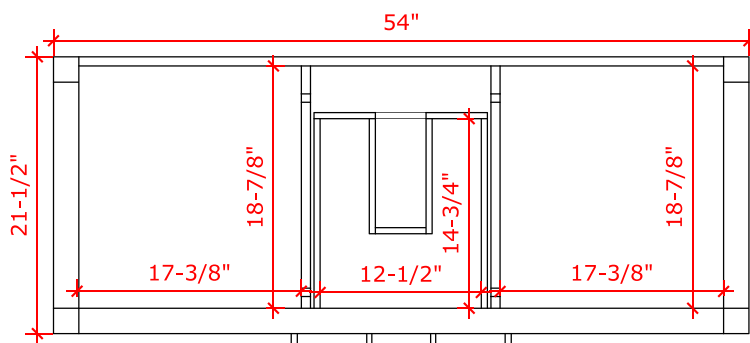

BAYHILL 54" SINGLE SINK BASE CABINET

ARIEL

R054S

BASE CABINET DIMENSIONS

54" W x 21.5" D x 34.5" H

FEATURES

- Solid wood frame & plywood panels
- Dovetail drawers and joints
- Soft closing doors & drawers

HARDWARE FINISHES

Brushed Nickel   Satin Brass   Matte Black   Polished Chrome

AVAILABLE COLORS

White   Grey   Midnight Blue

PLAN VIEW