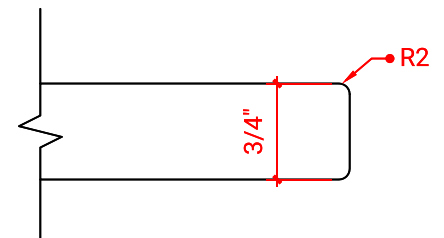

EDGE SIDE VIEW