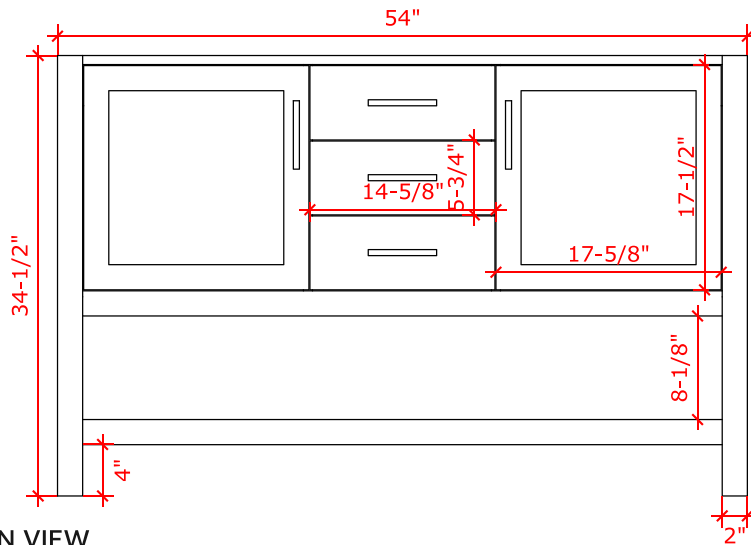

## BASE CABINET DIMENSIONS

54" W x 21.5" D x 34.5" H

## AVAILABLE COLORS

White    Grey    Midnight Blue

FRONT VIEW

SIDE VIEW

PLAN VIEW

OVERALL DIMENSIONS

55" W x 22" D x 0.75" H

COUNTERTOP OPTIONS

COUNTERTOP PLAN VIEW

EDGE SIDE VIEW

THREE DIMENSIONAL COUNTERTOP VIEW