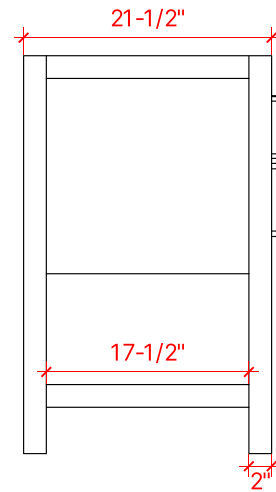

## BASE CABINET DIMENSIONS

54" W x 21.5" D x 34.5" H

## AVAILABLE COLORS

White    Grey    Midnight Blue

FRONT VIEW

SIDE VIEW

PLAN VIEW

OVERALL DIMENSIONS

55" W x 22" D x 0.75" H

COUNTERTOP OPTIONS

COUNTERTOP PLAN VIEW

EDGE SIDE VIEW

THREE DIMENSIONAL COUNTERTOP VIEW