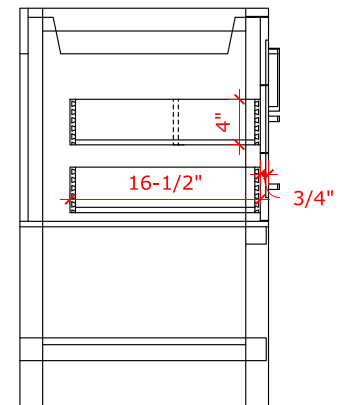

## BASE CABINET DIMENSIONS

54" W x 21.5" D x 34.5" H

## AVAILABLE COLORS

White    Grey    Midnight Blue

FRONT VIEW

SIDE VIEW

PLAN VIEW

OVERALL DIMENSIONS

55" W x 22" D x 0.75" H

COUNTERTOP OPTIONS

COUNTERTOP PLAN VIEW

EDGE SIDE VIEW

THREE DIMENSIONAL COUNTERTOP VIEW