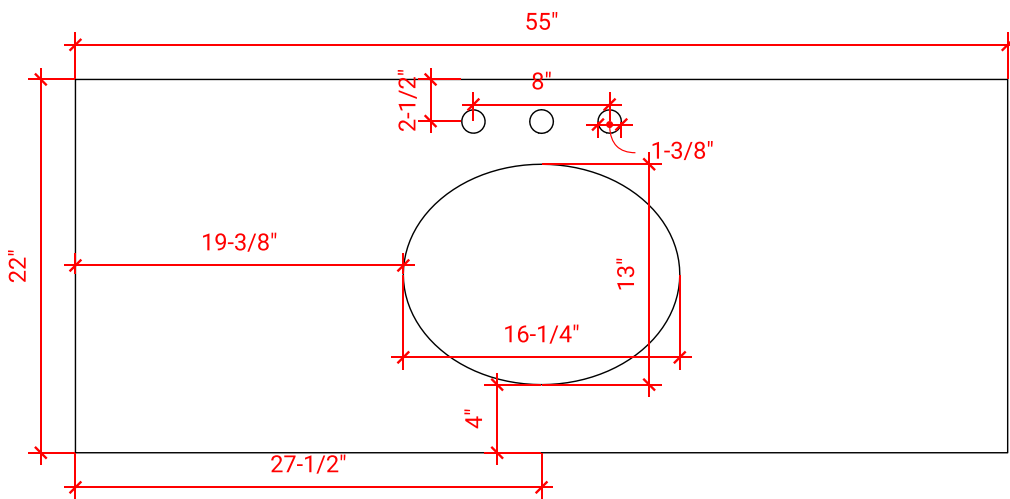

## BASE CABINET DIMENSIONS

54" W x 21.5" D x 34.5" H

## AVAILABLE COLORS

White    Grey    Midnight Blue

FRONT VIEW

SIDE VIEW

PLAN VIEW

OVERALL DIMENSIONS

55" W x 22" D x 0.75" H

COUNTERTOP OPTIONS

COUNTERTOP PLAN VIEW

EDGE SIDE VIEW

THREE DIMENSIONAL COUNTERTOP VIEW