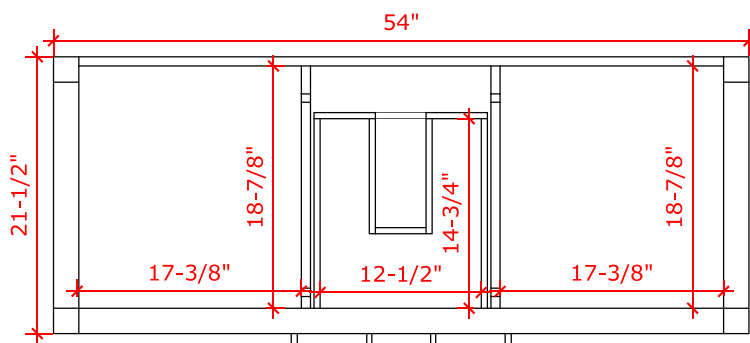

## BASE CABINET DIMENSIONS

54" W x 21.5" D x 34.5" H

## AVAILABLE COLORS

White    Grey    Midnight Blue

FRONT VIEW

SIDE VIEW

PLAN VIEW

OVERALL DIMENSIONS

55" W x 22" D x 0.75" H

COUNTERTOP OPTIONS

COUNTERTOP PLAN VIEW

EDGE SIDE VIEW

THREE DIMENSIONAL COUNTERTOP VIEW