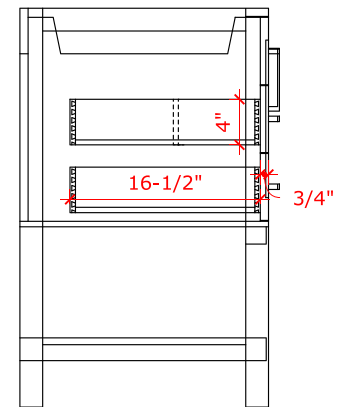

BAYHILL 48" SINGLE SINK BASE CABINET

ARIEL

R048S

BASE CABINET DIMENSIONS

48" W x 21.5" D x 34.5" H

FEATURES

- Solid wood frame & plywood panels
- Dovetail drawers and joints
- Soft closing doors & drawers

HARDWARE FINISHES

Brushed Nickel Satin Brass Matte Black Polished Chrome

AVAILABLE COLORS

White Grey Midnight Blue

FRONT VIEW

SIDE VIEW

PLAN VIEW

49" SINGLE RECTANGLE SINK COUNTERTOP WITH 0.75 IN. THICKNESS

ARIEL

OVERALL DIMENSIONS

49" W x 22" D x 0.75" H

COUNTERTOP OPTIONS

Carrara Marble
CW2-049S-REC-CT

FEATURES

- Solid countertop with mitered edges & seams
- Undermount white rectangular sink
- Pre-drilled for 8" widespread faucet

INCLUDED

- Countertop
- Matching Backsplash
- Rectangle Sink

COUNTERTOP PLAN VIEW

EDGE SIDE VIEW

THREE DIMENSIONAL COUNTERTOP VIEW