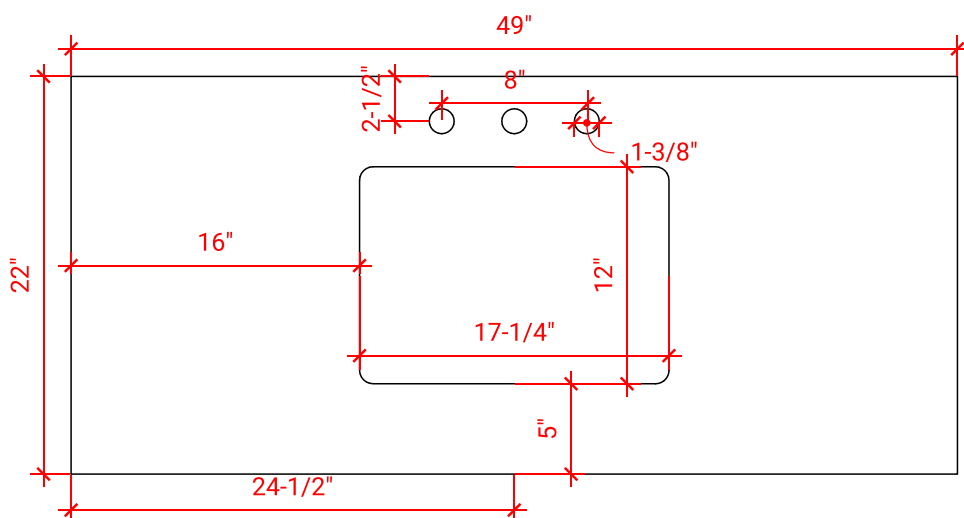

BAYHILL 48" SINGLE SINK BASE CABINET

ARIEL

R048S

BASE CABINET DIMENSIONS

48" W x 21.5" D x 34.5" H

FEATURES

- Solid wood frame & plywood panels
- Dovetail drawers and joints
- Soft closing doors & drawers

HARDWARE FINISHES

OVERALL DIMENSIONS

49" W x 22" D x 0.75" H

COUNTERTOP OPTIONS

Carrara Marble
CW2-049S-REC-CT

FEATURES

- Solid countertop with mitered edges & seams
- Undermount white rectangular sink
- Pre-drilled for 8" widespread faucet

INCLUDED

- Countertop
- Matching Backsplash
- Rectangle Sink

COUNTERTOP PLAN VIEW

EDGE SIDE VIEW

THREE DIMENSIONAL COUNTERTOP VIEW