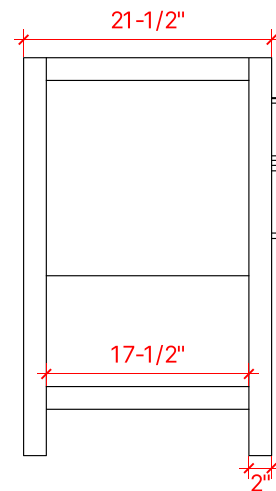

BAYHILL 48" SINGLE SINK BASE CABINET

ARIEL

R048S

BASE CABINET DIMENSIONS

48" W x 21.5" D x 34.5" H

FEATURES

- Solid wood frame & plywood panels
- Dovetail drawers and joints
- Soft closing doors & drawers

HARDWARE FINISHES

Brushed Nickel Satin Brass Matte Black Polished Chrome

AVAILABLE COLORS

White Grey Midnight Blue

FRONT VIEW

SIDE VIEW

PLAN VIEW

49" SINGLE RECTANGLE SINK COUNTERTOP WITH 0.75 IN. THICKNESS

ARIEL

OVERALL DIMENSIONS

49" W x 22" D x 0.75" H

COUNTERTOP OPTIONS

Carrara Marble
CW2-049S-REC-CT

FEATURES

- Solid countertop with mitered edges & seams
- Undermount white rectangular sink
- Pre-drilled for 8" widespread faucet

INCLUDED

- Countertop
- Matching Backsplash
- Rectangle Sink

COUNTERTOP PLAN VIEW

EDGE SIDE VIEW

THREE DIMENSIONAL COUNTERTOP VIEW