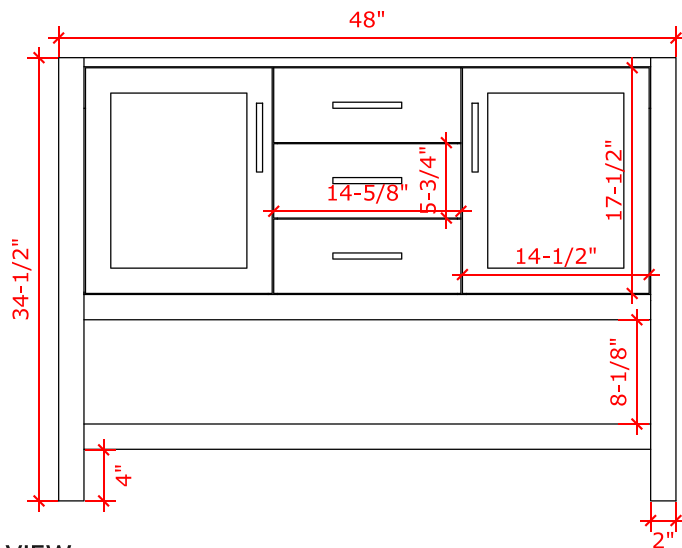

BAYHILL 48" SINGLE SINK BASE CABINET

ARIEL

R048S

BASE CABINET DIMENSIONS

48" W x 21.5" D x 34.5" H

FEATURES

- Solid wood frame & plywood panels
- Dovetail drawers and joints
- Soft closing doors & drawers

HARDWARE FINISHES

Brushed Nickel Satin Brass Matte Black Polished Chrome

AVAILABLE COLORS

White Grey Midnight Blue

FRONT VIEW

SIDE VIEW

PLAN VIEW

49" SINGLE RECTANGLE SINK COUNTERTOP WITH 0.75 IN. THICKNESS

ARIEL

OVERALL DIMENSIONS

49" W x 22" D x 0.75" H

COUNTERTOP OPTIONS

Carrara Marble
CW2-049S-REC-CT

FEATURES

- Solid countertop with mitered edges & seams
- Undermount white rectangular sink
- Pre-drilled for 8" widespread faucet

INCLUDED

- Countertop
- Matching Backsplash
- Rectangle Sink

COUNTERTOP PLAN VIEW

EDGE SIDE VIEW

THREE DIMENSIONAL COUNTERTOP VIEW