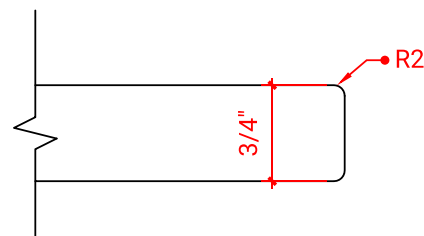

BAYHILL 48" SINGLE SINK BASE CABINET

ARIEL

R048S

BASE CABINET DIMENSIONS

48" W x 21.5" D x 34.5" H

FEATURES

- Solid wood frame & plywood panels
- Dovetail drawers and joints
- Soft closing doors & drawers

HARDWARE FINISHES

OVERALL DIMENSIONS

49" W x 22" D x 0.75" H

COUNTERTOP OPTIONS

Carrara Marble
CW2-049S-REC-CT

FEATURES

- Solid countertop with mitered edges & seams
- Undermount white rectangular sink
- Pre-drilled for 8" widespread faucet

INCLUDED

- Countertop
- Matching Backsplash
- Rectangle Sink

COUNTERTOP PLAN VIEW

EDGE SIDE VIEW

THREE DIMENSIONAL COUNTERTOP VIEW