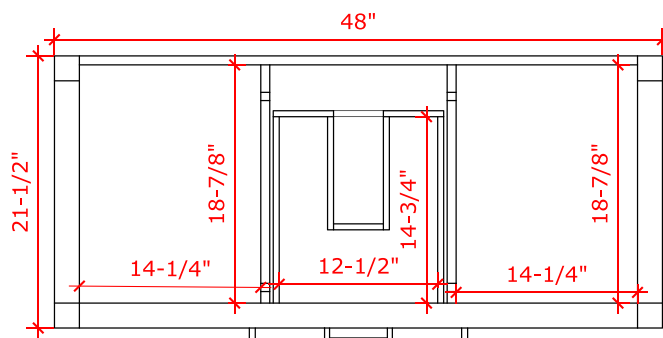

BAYHILL 48" SINGLE SINK BASE CABINET

ARIEL

R048S

BASE CABINET DIMENSIONS

48" W x 21.5" D x 34.5" H

FEATURES

- Solid wood frame & plywood panels
- Dovetail drawers and joints
- Soft closing doors & drawers

HARDWARE FINISHES

Brushed Nickel Satin Brass Matte Black Polished Chrome

AVAILABLE COLORS

White Grey Midnight Blue

FRONT VIEW

SIDE VIEW

PLAN VIEW

49" SINGLE RECTANGLE SINK COUNTERTOP WITH 0.75 IN. THICKNESS

ARIEL

OVERALL DIMENSIONS

49" W x 22" D x 0.75" H

COUNTERTOP OPTIONS

Carrara Marble
CW2-049S-REC-CT

FEATURES

- Solid countertop with mitered edges & seams
- Undermount white rectangular sink
- Pre-drilled for 8" widespread faucet

INCLUDED

- Countertop
- Matching Backsplash
- Rectangle Sink

COUNTERTOP PLAN VIEW

EDGE SIDE VIEW

THREE DIMENSIONAL COUNTERTOP VIEW