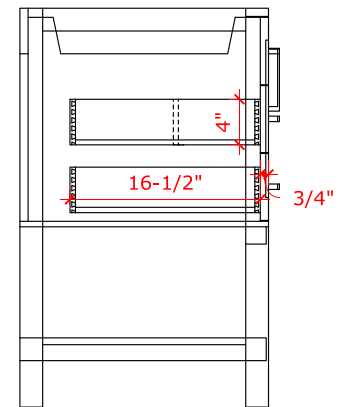

BAYHILL 48" SINGLE SINK BASE CABINET

ARIEL

R048S

BASE CABINET DIMENSIONS

48" W x 21.5" D x 34.5" H

FEATURES

- Solid wood frame & plywood panels
- Dovetail drawers and joints
- Soft closing doors & drawers

HARDWARE FINISHES

Brushed Nickel Satin Brass Matte Black Polished Chrome

AVAILABLE COLORS

White Grey Midnight Blue

FRONT VIEW

SIDE VIEW

PLAN VIEW

OVERALL DIMENSIONS

49" W x 22" D x 0.75" H

COUNTERTOP PLAN VIEW

EDGE SIDE VIEW

THREE DIMENSIONAL COUNTERTOP VIEW