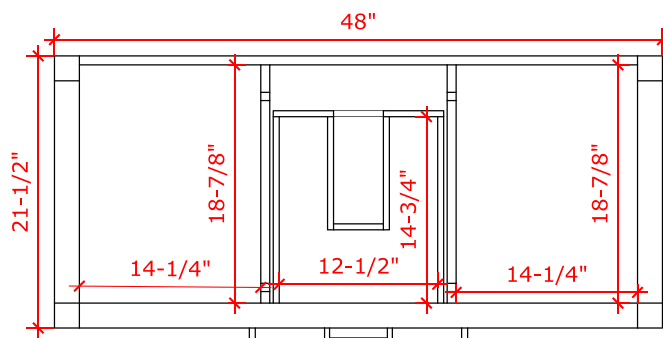

BAYHILL 48" SINGLE SINK BASE CABINET

ARIEL

R048S

BASE CABINET DIMENSIONS

48" W x 21.5" D x 34.5" H

FEATURES

- Solid wood frame & plywood panels
- Dovetail drawers and joints
- Soft closing doors & drawers

HARDWARE FINISHES

Brushed Nickel Satin Brass Matte Black Polished Chrome

AVAILABLE COLORS

White Grey Midnight Blue

FRONT VIEW

SIDE VIEW

PLAN VIEW

OVERALL DIMENSIONS

49" W x 22" D x 0.75" H

COUNTERTOP PLAN VIEW

EDGE SIDE VIEW

THREE DIMENSIONAL COUNTERTOP VIEW