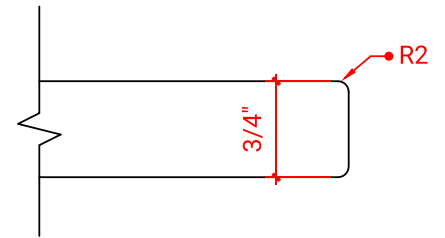

BAYHILL 48" SINGLE SINK BASE CABINET

ARIEL

R048S

BASE CABINET DIMENSIONS

48" W x 21.5" D x 34.5" H

FEATURES

- Solid wood frame & plywood panels
- Dovetail drawers and joints
- Soft closing doors & drawers

HARDWARE FINISHES

Brushed Nickel Satin Brass Matte Black Polished Chrome

AVAILABLE COLORS

White Grey Midnight Blue

FRONT VIEW

SIDE VIEW

PLAN VIEW

OVERALL DIMENSIONS

49" W x 22" D x 0.75" H

COUNTERTOP OPTIONS

Carrara Marble
CW2-049S-OVL-CT

FEATURES

- Solid countertop with mitered edges & seams
- Undermount white oval sink
- Pre-drilled for 8" widespread faucet

INCLUDED

- Countertop
- Matching Backsplash
- Oval Sink

COUNTERTOP PLAN VIEW

EDGE SIDE VIEW

THREE DIMENSIONAL COUNTERTOP VIEW