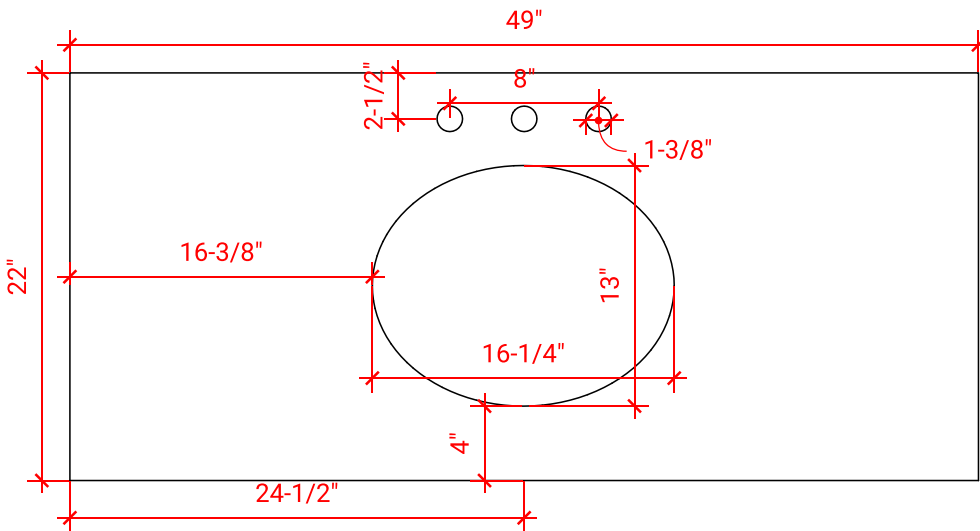

BAYHILL 48" SINGLE SINK BASE CABINET

ARIEL

R048S

BASE CABINET DIMENSIONS

48" W x 21.5" D x 34.5" H

FEATURES

- Solid wood frame & plywood panels
- Dovetail drawers and joints
- Soft closing doors & drawers

HARDWARE FINISHES

Brushed Nickel Satin Brass Matte Black Polished Chrome

AVAILABLE COLORS

White Grey Midnight Blue

FRONT VIEW

SIDE VIEW

PLAN VIEW

OVERALL DIMENSIONS

49" W x 22" D x 0.75" H

COUNTERTOP OPTIONS

Carrara Marble
CW2-049S-OVL-CT

FEATURES

- Solid countertop with mitered edges & seams
- Undermount white oval sink
- Pre-drilled for 8" widespread faucet

INCLUDED

- Countertop
- Matching Backsplash
- Oval Sink

COUNTERTOP PLAN VIEW

EDGE SIDE VIEW

THREE DIMENSIONAL COUNTERTOP VIEW