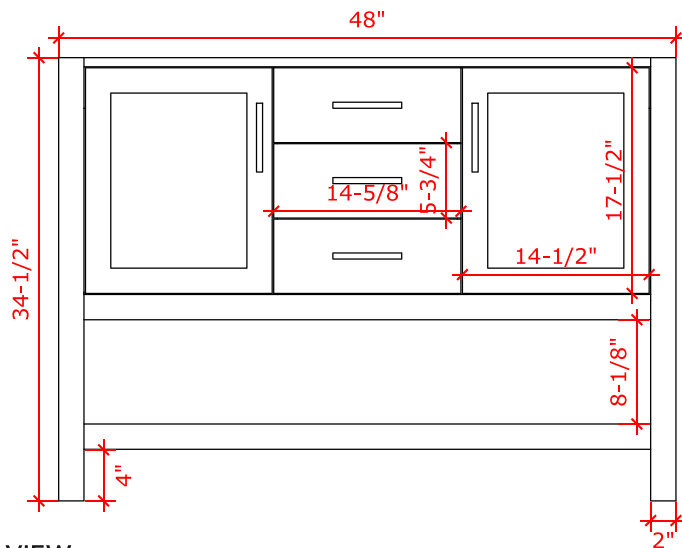

BAYHILL 48" SINGLE SINK BASE CABINET

ARIEL

R048S

BASE CABINET DIMENSIONS

48" W x 21.5" D x 34.5" H

FEATURES

- Solid wood frame & plywood panels
- Dovetail drawers and joints
- Soft closing doors & drawers

HARDWARE FINISHES

Brushed Nickel Satin Brass Matte Black Polished Chrome

AVAILABLE COLORS

White Grey Midnight Blue

FRONT VIEW

SIDE VIEW

PLAN VIEW

OVERALL DIMENSIONS

49" W x 22" D x 0.75" H

COUNTERTOP PLAN VIEW

EDGE SIDE VIEW

THREE DIMENSIONAL COUNTERTOP VIEW