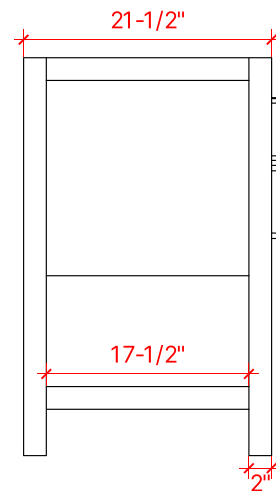

BAYHILL 48" SINGLE SINK BASE CABINET

ARIEL

R048S

BASE CABINET DIMENSIONS

48" W x 21.5" D x 34.5" H

FEATURES

- Solid wood frame & plywood panels
- Dovetail drawers and joints
- Soft closing doors & drawers

HARDWARE FINISHES

Brushed Nickel Satin Brass Matte Black Polished Chrome

AVAILABLE COLORS

White Grey Midnight Blue

FRONT VIEW

SIDE VIEW

PLAN VIEW

OVERALL DIMENSIONS

49" W x 22" D x 0.75" H

COUNTERTOP PLAN VIEW

EDGE SIDE VIEW

THREE DIMENSIONAL COUNTERTOP VIEW