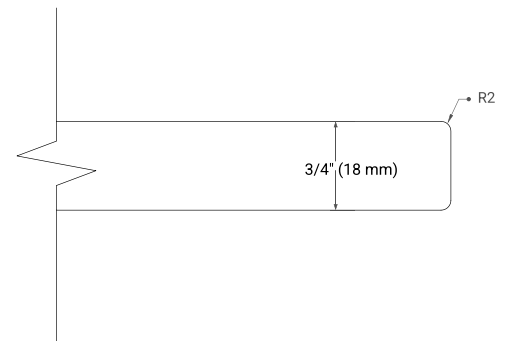

White Grey Midnight Blue

FRONT VIEW

SIDE VIEW

PLAN VIEW

43" SINGLE OVAL SINK COUNTERTOP WITH 0.75 IN. THICKNESS

ARIEL

OVERALL DIMENSIONS

43" W x 22" D x 0.75" H

COUNTERTOP OPTIONS

Carrara Marble

FEATURES

- Solid countertop with mitered edges & seams
- Undermount white oval sink
- Pre-drilled for 8" widespread faucet

INCLUDED

- Countertop
- Matching Backsplash
- Oval Sink

COUNTERTOP PLAN VIEW

EDGE SIDE VIEW

THREE DIMENSIONAL COUNTERTOP VIEW