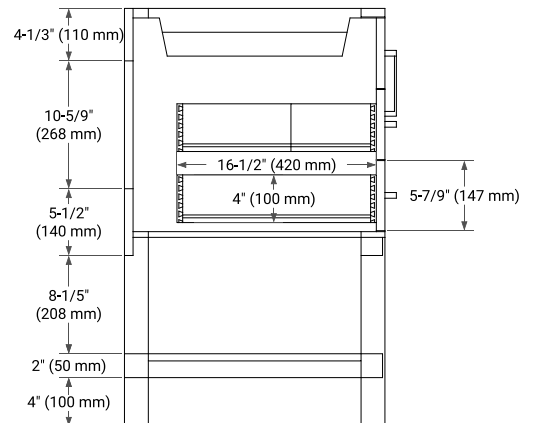

BAYHILL 42" SINGLE SINK BASE CABINET

BASE CABINET DIMENSIONS

42" W x 21.5" D x 34.5" H

FEATURES

- Solid wood frame & plywood panels
- Dovetail drawers and joints
- Soft closing doors & drawers

HARDWARE FINISHES*

White Grey Midnight Blue

FRONT VIEW

SIDE VIEW

PLAN VIEW

43" SINGLE OVAL SINK COUNTERTOP WITH 0.75 IN. THICKNESS

ARIEL

OVERALL DIMENSIONS

43" W x 22" D x 0.75" H

COUNTERTOP OPTIONS

Carrara Marble

FEATURES

- Solid countertop with mitered edges & seams
- Undermount white oval sink
- Pre-drilled for 8" widespread faucet

INCLUDED

- Countertop
- Matching Backsplash
- Oval Sink

COUNTERTOP PLAN VIEW

EDGE SIDE VIEW

THREE DIMENSIONAL COUNTERTOP VIEW