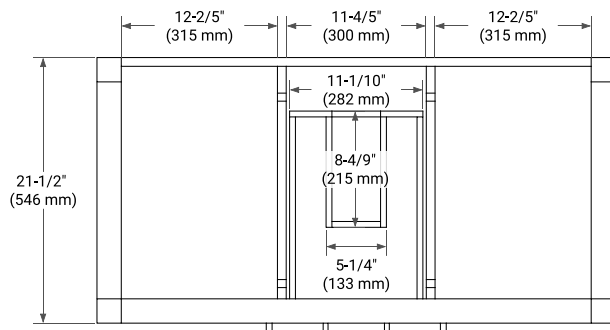

BAYHILL 42" SINGLE SINK BASE CABINET

BASE CABINET DIMENSIONS

42" W x 21.5" D x 34.5" H

FEATURES

- Solid wood frame & plywood panels
- Dovetail drawers and joints
- Soft closing doors & drawers

HARDWARE FINISHES*

White Grey Midnight Blue

FRONT VIEW

SIDE VIEW

PLAN VIEW

43" SINGLE OVAL SINK COUNTERTOP WITH 0.75 IN. THICKNESS

ARIEL

OVERALL DIMENSIONS

43" W x 22" D x 0.75" H

COUNTERTOP PLAN VIEW

EDGE SIDE VIEW

THREE DIMENSIONAL COUNTERTOP VIEW