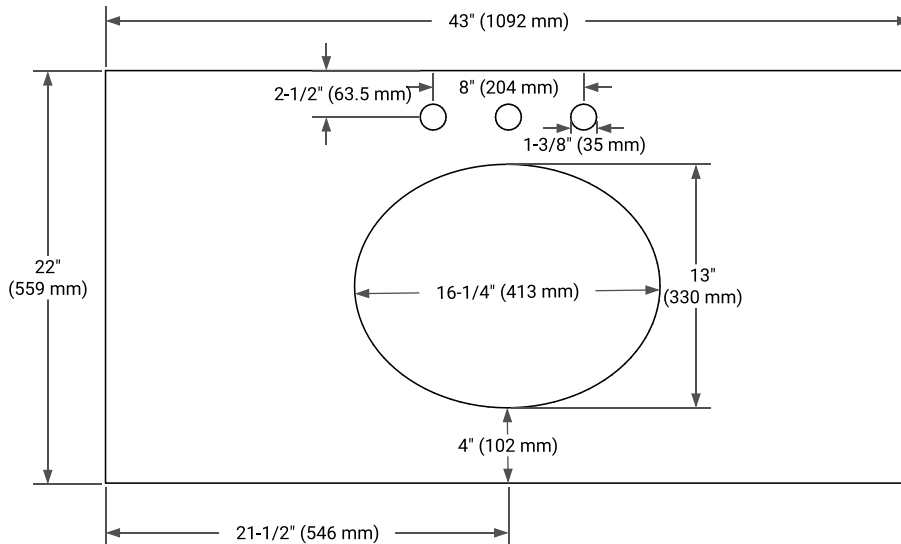

BAYHILL 42" SINGLE SINK BASE CABINET

BASE CABINET DIMENSIONS

42" W x 21.5" D x 34.5" H

FEATURES

- Solid wood frame & plywood panels
- Dovetail drawers and joints
- Soft closing doors & drawers

HARDWARE FINISHES*

White Grey Midnight Blue

FRONT VIEW

SIDE VIEW

PLAN VIEW

43" SINGLE OVAL SINK COUNTERTOP WITH 0.75 IN. THICKNESS

ARIEL

OVERALL DIMENSIONS

43" W x 22" D x 0.75" H

COUNTERTOP OPTIONS

Carrara Marble

FEATURES

- Solid countertop with mitered edges & seams
- Undermount white oval sink
- Pre-drilled for 8" widespread faucet

INCLUDED

- Countertop
- Matching Backsplash
- Oval Sink

COUNTERTOP PLAN VIEW

EDGE SIDE VIEW

THREE DIMENSIONAL COUNTERTOP VIEW