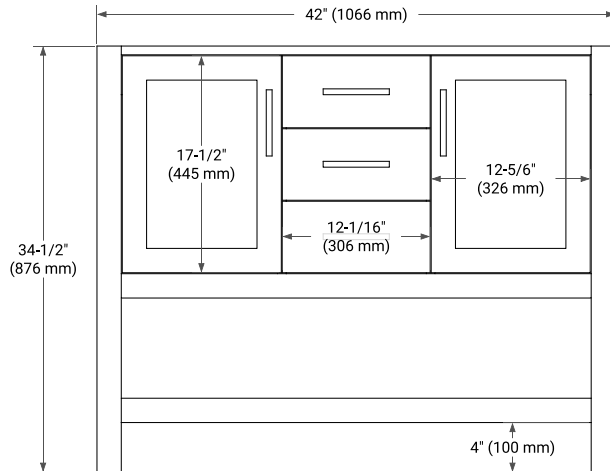

BAYHILL 42" SINGLE SINK BASE CABINET

BASE CABINET DIMENSIONS

42" W x 21.5" D x 34.5" H

FEATURES

- Solid wood frame & plywood panels
- Dovetail drawers and joints
- Soft closing doors & drawers

HARDWARE FINISHES*

White Grey Midnight Blue

FRONT VIEW

SIDE VIEW

PLAN VIEW

43" SINGLE OVAL SINK COUNTERTOP WITH 0.75 IN. THICKNESS

ARIEL

OVERALL DIMENSIONS

43" W x 22" D x 0.75" H

COUNTERTOP PLAN VIEW

EDGE SIDE VIEW

THREE DIMENSIONAL COUNTERTOP VIEW