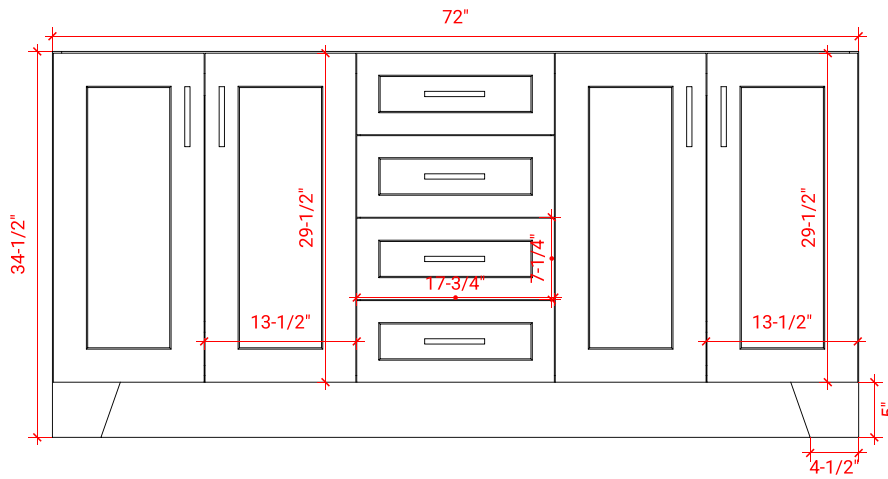

TAYLOR 72" DOUBLE SINK BASE CABINET

ARIEL

Q072D

BASE CABINET DIMENSIONS

72" W x 21.75" D x 34.5" H

FEATURES

- Solid wood frame & plywood panels
- Dovetail drawers and joints
- Soft closing doors & drawers

HARDWARE FINISHES

Brushed Nickel Satin Brass Matte Black Polished Chrome

AVAILABLE COLORS

White Grey Midnight Blue

FRONT VIEW

SIDE VIEW

PLAN VIEW

73" DOUBLE RECTANGLE SINK COUNTERTOP WITH 0.75 IN. THICKNESS

ARIEL

OVERALL DIMENSIONS

73" W x 22" D x 0.75" H

COUNTERTOP OPTIONS

Carrara Marble
CW2-073D-REC-CT

FEATURES

- Solid countertop with mitered edges & seams
- Undermount white rectangular sink
- Pre-drilled for 8" widespread faucet

INCLUDED

- Countertop
- Matching Backsplash
- Rectangle Sinks

COUNTERTOP PLAN VIEW

EDGE SIDE VIEW

THREE DIMENSIONAL COUNTERTOP VIEW