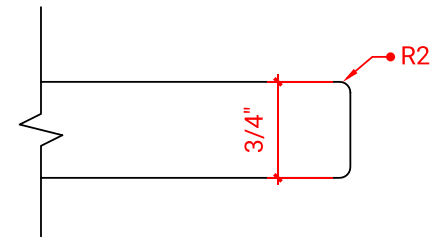

OVERALL DIMENSIONS

73" W x 22" D x 0.75" H

COUNTERTOP OPTIONS

Carrara Marble
CW2-073D-REC-CT

FEATURES

- Solid countertop with mitered edges & seams
- Undermount white rectangular sink
- Pre-drilled for 8" widespread faucet

INCLUDED

- Countertop
- Matching Backsplash
- Rectangle Sinks

COUNTERTOP PLAN VIEW

EDGE SIDE VIEW

THREE DIMENSIONAL COUNTERTOP VIEW