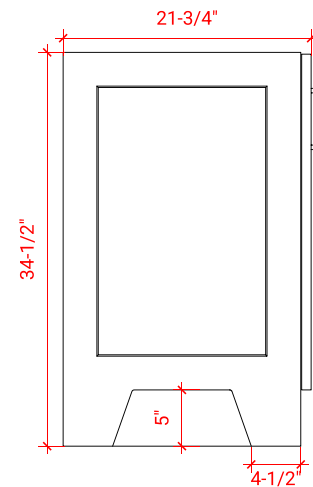

TAYLOR 72" DOUBLE SINK BASE CABINET

ARIEL

Q072D

BASE CABINET DIMENSIONS

72" W x 21.75" D x 34.5" H

FEATURES

- Solid wood frame & plywood panels
- Dovetail drawers and joints
- Soft closing doors & drawers

HARDWARE FINISHES

Brushed Nickel Satin Brass Matte Black Polished Chrome

AVAILABLE COLORS

White Grey Midnight Blue

FRONT VIEW

SIDE VIEW

PLAN VIEW

73" DOUBLE RECTANGLE SINK COUNTERTOP WITH 0.75 IN. THICKNESS

ARIEL

OVERALL DIMENSIONS

73" W x 22" D x 0.75" H

COUNTERTOP OPTIONS

Carrara Marble
CW2-073D-REC-CT

FEATURES

- Solid countertop with mitered edges & seams
- Undermount white rectangular sink
- Pre-drilled for 8" widespread faucet

INCLUDED

- Countertop
- Matching Backsplash
- Rectangle Sinks

COUNTERTOP PLAN VIEW

EDGE SIDE VIEW

THREE DIMENSIONAL COUNTERTOP VIEW