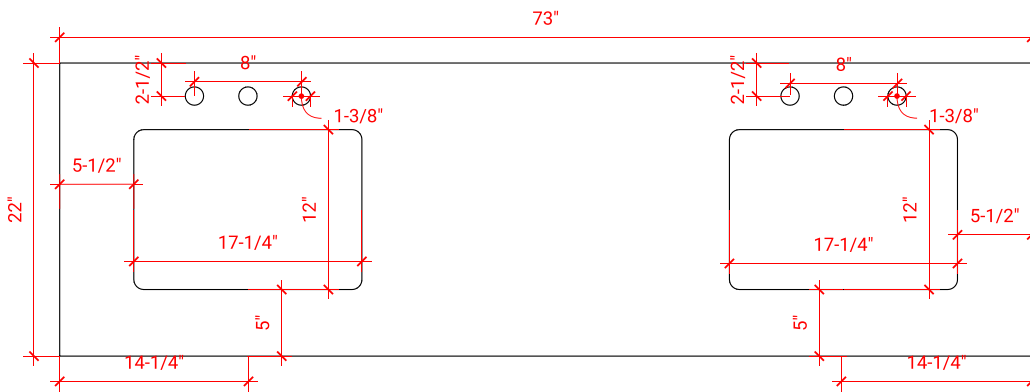

TAYLOR 72" DOUBLE SINK BASE CABINET

ARIEL

Q072D

BASE CABINET DIMENSIONS

72" W x 21.75" D x 34.5" H

FEATURES

- Solid wood frame & plywood panels
- Dovetail drawers and joints
- Soft closing doors & drawers

HARDWARE FINISHES

OVERALL DIMENSIONS

73" W x 22" D x 0.75" H

COUNTERTOP OPTIONS

Carrara Marble
CW2-073D-REC-CT

FEATURES

- Solid countertop with mitered edges & seams
- Undermount white rectangular sink
- Pre-drilled for 8" widespread faucet

INCLUDED

- Countertop
- Matching Backsplash
- Rectangle Sinks

COUNTERTOP PLAN VIEW

EDGE SIDE VIEW

THREE DIMENSIONAL COUNTERTOP VIEW