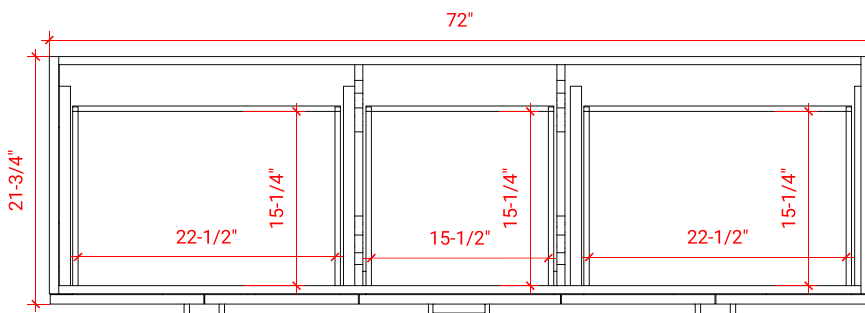

TAYLOR 72" DOUBLE SINK BASE CABINET

ARIEL

Q072D

BASE CABINET DIMENSIONS

72" W x 21.75" D x 34.5" H

FEATURES

- Solid wood frame & plywood panels
- Dovetail drawers and joints
- Soft closing doors & drawers

HARDWARE FINISHES

Brushed Nickel Satin Brass Matte Black Polished Chrome

AVAILABLE COLORS

White Grey Midnight Blue

FRONT VIEW

SIDE VIEW

PLAN VIEW

73" DOUBLE RECTANGLE SINK COUNTERTOP WITH 0.75 IN. THICKNESS

ARIEL

OVERALL DIMENSIONS

73" W x 22" D x 0.75" H

COUNTERTOP OPTIONS

Carrara Marble
CW2-073D-REC-CT

FEATURES

- Solid countertop with mitered edges & seams
- Undermount white rectangular sink
- Pre-drilled for 8" widespread faucet

INCLUDED

- Countertop
- Matching Backsplash
- Rectangle Sinks

COUNTERTOP PLAN VIEW

EDGE SIDE VIEW

THREE DIMENSIONAL COUNTERTOP VIEW