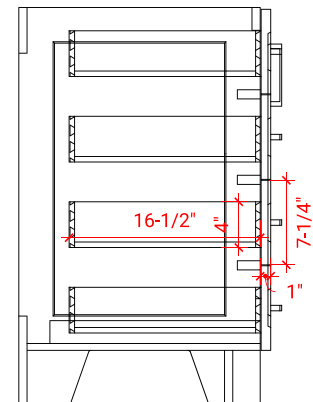

TAYLOR 72" DOUBLE SINK BASE CABINET

ARIEL

Q072D

BASE CABINET DIMENSIONS

72" W x 21.75" D x 34.5" H

FEATURES

- Solid wood frame & plywood panels
- Dovetail drawers and joints
- Soft closing doors & drawers

HARDWARE FINISHES

Brushed Nickel Satin Brass Matte Black Polished Chrome

AVAILABLE COLORS

White Grey Midnight Blue

FRONT VIEW

SIDE VIEW

PLAN VIEW

73" DOUBLE RECTANGLE SINK COUNTERTOP WITH 0.75 IN. THICKNESS

ARIEL

OVERALL DIMENSIONS

73" W x 22" D x 0.75" H

COUNTERTOP OPTIONS

Carrara Marble
CW2-073D-REC-CT

FEATURES

- Solid countertop with mitered edges & seams
- Undermount white rectangular sink
- Pre-drilled for 8" widespread faucet

INCLUDED

- Countertop
- Matching Backsplash
- Rectangle Sinks

COUNTERTOP PLAN VIEW

EDGE SIDE VIEW

THREE DIMENSIONAL COUNTERTOP VIEW