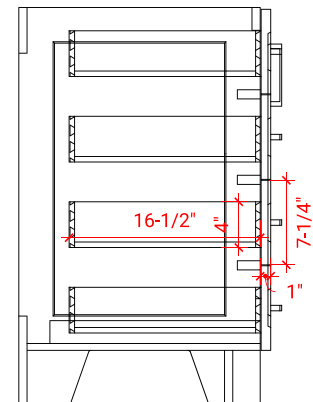

TAYLOR 72" DOUBLE SINK BASE CABINET

ARIEL

Q072D

BASE CABINET DIMENSIONS

72" W x 21.75" D x 34.5" H

FEATURES

- Solid wood frame & plywood panels
- Dovetail drawers and joints
- Soft closing doors & drawers

HARDWARE FINISHES

Brushed Nickel Satin Brass Matte Black Polished Chrome

AVAILABLE COLORS

White Grey Midnight Blue

FRONT VIEW

SIDE VIEW

PLAN VIEW

73" DOUBLE OVAL SINK COUNTERTOP WITH 0.75 IN. THICKNESS

ARIEL

OVERALL DIMENSIONS

73" W x 22" D x 0.75" H

COUNTERTOP OPTIONS

Carrara Marble
CW2-073D-OVL-CT

FEATURES

- Solid countertop with mitered edges & seams
- Undermount white oval sink
- Pre-drilled for 8" widespread faucet

INCLUDED

- Countertop
- Matching Backsplash
- Oval Sinks

COUNTERTOP PLAN VIEW

EDGE SIDE VIEW

THREE DIMENSIONAL COUNTERTOP VIEW