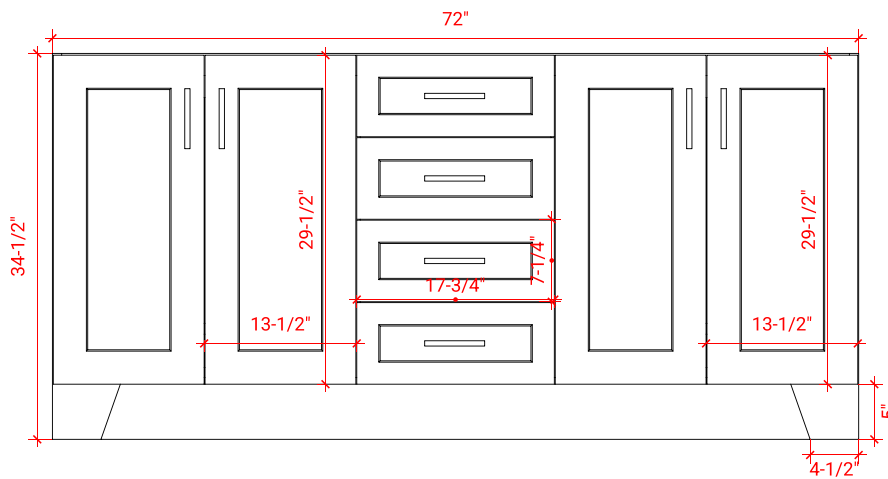

TAYLOR 72" DOUBLE SINK BASE CABINET

ARIEL

Q072D

BASE CABINET DIMENSIONS

72" W x 21.75" D x 34.5" H

FEATURES

- Solid wood frame & plywood panels
- Dovetail drawers and joints
- Soft closing doors & drawers

HARDWARE FINISHES

Brushed Nickel Satin Brass Matte Black Polished Chrome

AVAILABLE COLORS

White Grey Midnight Blue

FRONT VIEW

SIDE VIEW

PLAN VIEW

73" DOUBLE OVAL SINK COUNTERTOP WITH 0.75 IN. THICKNESS

ARIEL

OVERALL DIMENSIONS

73" W x 22" D x 0.75" H

COUNTERTOP OPTIONS

Carrara Marble
CW2-073D-OVL-CT

FEATURES

- Solid countertop with mitered edges & seams
- Undermount white oval sink
- Pre-drilled for 8" widespread faucet

INCLUDED

- Countertop
- Matching Backsplash
- Oval Sinks

COUNTERTOP PLAN VIEW

EDGE SIDE VIEW

THREE DIMENSIONAL COUNTERTOP VIEW