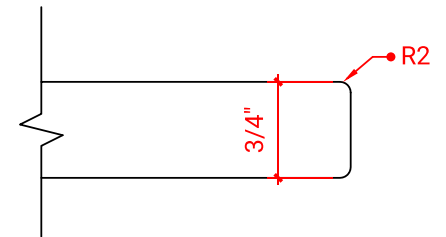

OVERALL DIMENSIONS

73" W x 22" D x 0.75" H

COUNTERTOP OPTIONS

Carrara Marble
CW2-073D-OVL-CT

FEATURES

- Solid countertop with mitered edges & seams
- Undermount white oval sink
- Pre-drilled for 8" widespread faucet

INCLUDED

- Countertop
- Matching Backsplash
- Oval Sinks

COUNTERTOP PLAN VIEW

EDGE SIDE VIEW

THREE DIMENSIONAL COUNTERTOP VIEW