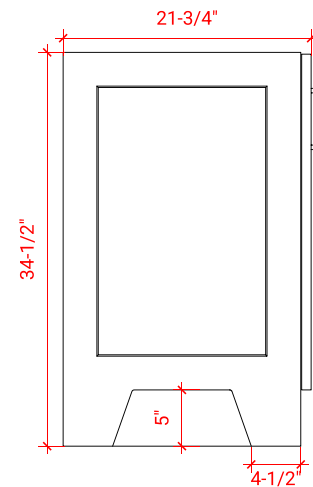

TAYLOR 72" DOUBLE SINK BASE CABINET

ARIEL

Q072D

BASE CABINET DIMENSIONS

72" W x 21.75" D x 34.5" H

FEATURES

- Solid wood frame & plywood panels
- Dovetail drawers and joints
- Soft closing doors & drawers

HARDWARE FINISHES

Brushed Nickel Satin Brass Matte Black Polished Chrome

AVAILABLE COLORS

White Grey Midnight Blue

FRONT VIEW

SIDE VIEW

PLAN VIEW

73" DOUBLE OVAL SINK COUNTERTOP WITH 0.75 IN. THICKNESS

ARIEL

OVERALL DIMENSIONS

73" W x 22" D x 0.75" H

COUNTERTOP OPTIONS

Carrara Marble
CW2-073D-OVL-CT

FEATURES

- Solid countertop with mitered edges & seams
- Undermount white oval sink
- Pre-drilled for 8" widespread faucet

INCLUDED

- Countertop
- Matching Backsplash
- Oval Sinks

COUNTERTOP PLAN VIEW

EDGE SIDE VIEW

THREE DIMENSIONAL COUNTERTOP VIEW