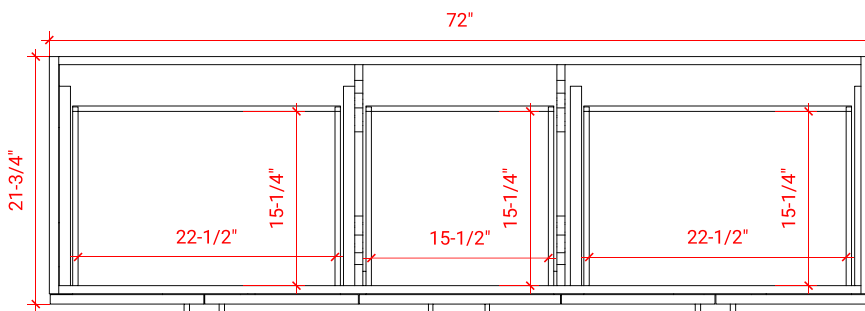

TAYLOR 72" DOUBLE SINK BASE CABINET

ARIEL

Q072D

BASE CABINET DIMENSIONS

72" W x 21.75" D x 34.5" H

FEATURES

- Solid wood frame & plywood panels
- Dovetail drawers and joints
- Soft closing doors & drawers

HARDWARE FINISHES

Brushed Nickel Satin Brass Matte Black Polished Chrome

AVAILABLE COLORS

White Grey Midnight Blue

FRONT VIEW

SIDE VIEW

PLAN VIEW

73" DOUBLE OVAL SINK COUNTERTOP WITH 0.75 IN. THICKNESS

ARIEL

OVERALL DIMENSIONS

73" W x 22" D x 0.75" H

COUNTERTOP OPTIONS

Carrara Marble
CW2-073D-OVL-CT

FEATURES

- Solid countertop with mitered edges & seams
- Undermount white oval sink
- Pre-drilled for 8" widespread faucet

INCLUDED

- Countertop
- Matching Backsplash
- Oval Sinks

COUNTERTOP PLAN VIEW

EDGE SIDE VIEW

THREE DIMENSIONAL COUNTERTOP VIEW