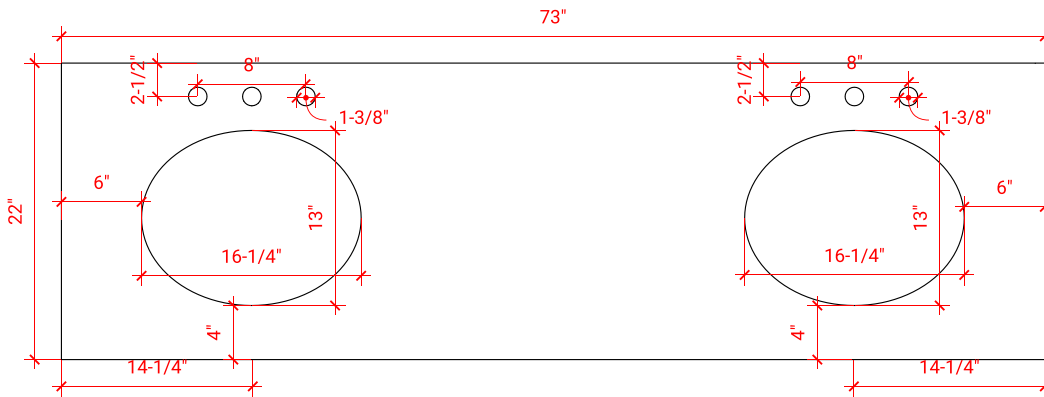

TAYLOR 72" DOUBLE SINK BASE CABINET

ARIEL

Q072D

BASE CABINET DIMENSIONS

72" W x 21.75" D x 34.5" H

FEATURES

- Solid wood frame & plywood panels
- Dovetail drawers and joints
- Soft closing doors & drawers

HARDWARE FINISHES

OVERALL DIMENSIONS

73" W x 22" D x 0.75" H

COUNTERTOP OPTIONS

Carrara Marble
CW2-073D-OVL-CT

FEATURES

- Solid countertop with mitered edges & seams
- Undermount white oval sink
- Pre-drilled for 8" widespread faucet

INCLUDED

- Countertop
- Matching Backsplash
- Oval Sinks

COUNTERTOP PLAN VIEW

EDGE SIDE VIEW

THREE DIMENSIONAL COUNTERTOP VIEW