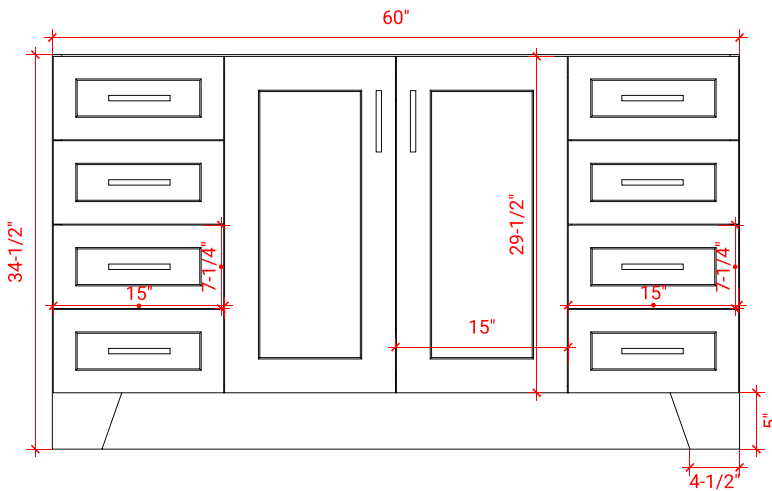

TAYLOR 60" SINGLE SINK BASE CABINET

ARIEL

Q060S

BASE CABINET DIMENSIONS

60" W x 21.75" D x 34.5" H

FEATURES

- Solid wood frame & plywood panels
- Dovetail drawers and joints
- Soft closing doors & drawers

HARDWARE FINISHES

Brushed Nickel   Satin Brass   Matte Black   Polished Chrome

AVAILABLE COLORS

White   Grey   Midnight Blue

FRONT VIEW

SIDE VIEW

PLAN VIEW