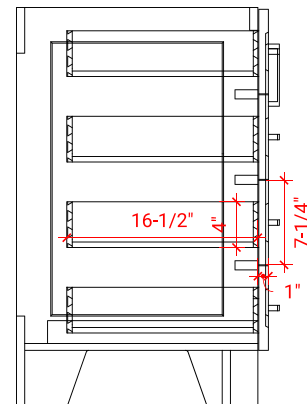

TAYLOR 60" SINGLE SINK BASE CABINET

ARIEL

Q060S

BASE CABINET DIMENSIONS

60" W x 21.75" D x 34.5" H

FEATURES

- Solid wood frame & plywood panels
- Dovetail drawers and joints
- Soft closing doors & drawers

HARDWARE FINISHES

Brushed Nickel   Satin Brass   Matte Black   Polished Chrome

AVAILABLE COLORS

White   Grey   Midnight Blue

FRONT VIEW

SIDE VIEW

PLAN VIEW