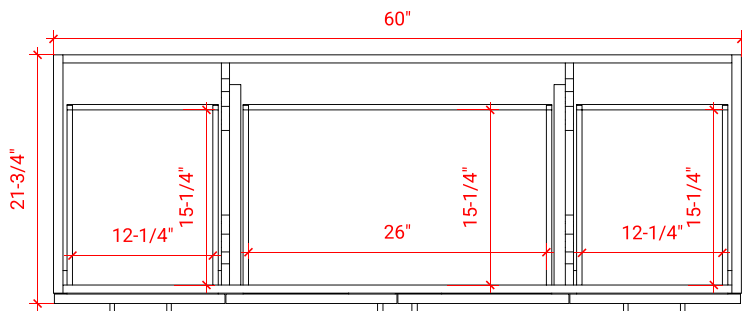

TAYLOR 60" SINGLE SINK BASE CABINET

ARIEL

Q060S

BASE CABINET DIMENSIONS

60" W x 21.75" D x 34.5" H

FEATURES

- Solid wood frame & plywood panels
- Dovetail drawers and joints
- Soft closing doors & drawers

HARDWARE FINISHES

Brushed Nickel   Satin Brass   Matte Black   Polished Chrome

AVAILABLE COLORS

White   Grey   Midnight Blue

FRONT VIEW

SIDE VIEW

PLAN VIEW