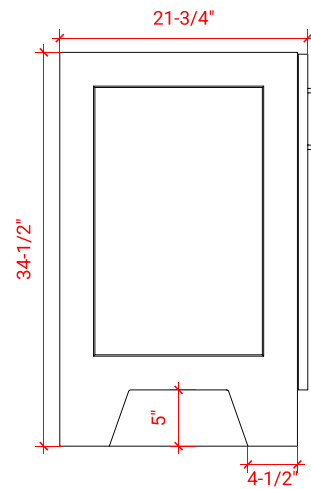

## BASE CABINET DIMENSIONS

60" W x 21.75" D x 34.5" H

## FRONT VIEW

## SIDE VIEW

## OVERALL DIMENSIONS

61" W x 22" D x 0.75" H