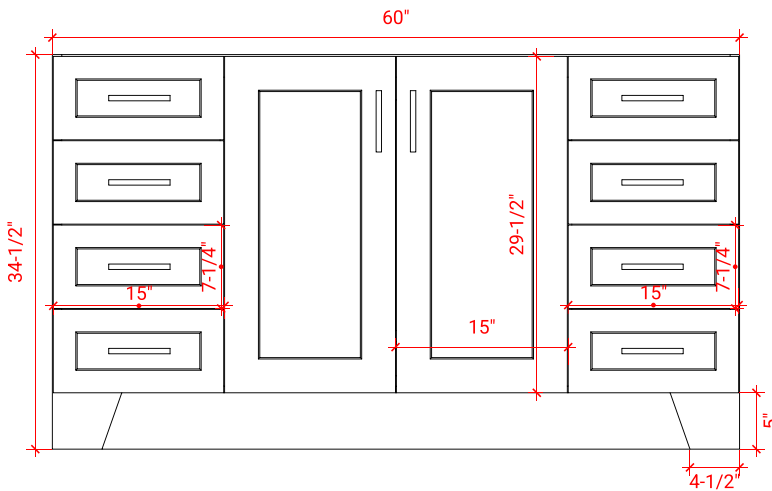

TAYLOR 60" SINGLE SINK BASE CABINET

ARIEL

Q060S

BASE CABINET DIMENSIONS

60" W x 21.75" D x 34.5" H

FEATURES

- Solid wood frame & plywood panels
- Dovetail drawers and joints
- Soft closing doors & drawers

HARDWARE FINISHES

Brushed Nickel Satin Brass Matte Black Polished Chrome

AVAILABLE COLORS

White Grey Midnight Blue

FRONT VIEW

SIDE VIEW

PLAN VIEW

OVERALL DIMENSIONS

61" W x 22" D x 0.75" H

COUNTERTOP OPTIONS

Carrara Marble
CW2-061S-OVL-CT

FEATURES

- Solid countertop with mitered edges & seams
- Undermount white oval sink
- Pre-drilled for 8" widespread faucet

INCLUDED

- Countertop
- Matching Backsplash
- Oval Sink

COUNTERTOP PLAN VIEW

EDGE SIDE VIEW

THREE DIMENSIONAL COUNTERTOP VIEW