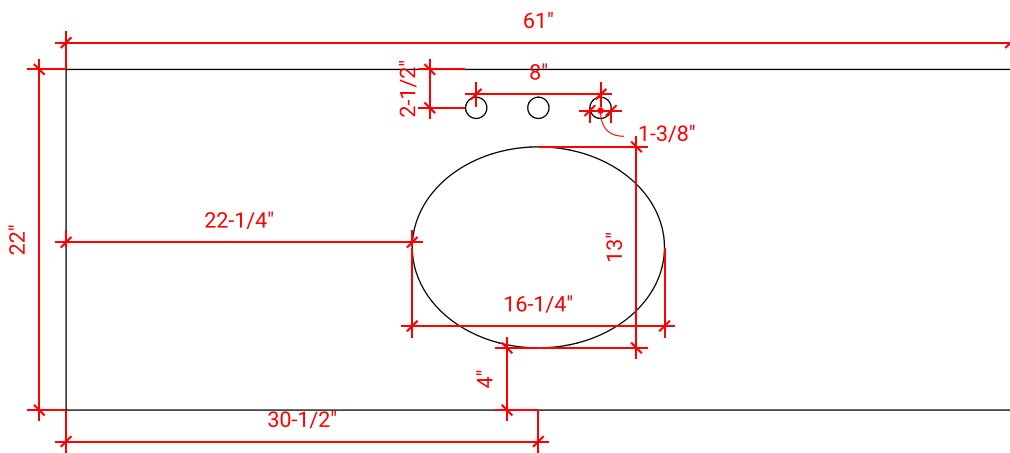

TAYLOR 60" SINGLE SINK BASE CABINET

ARIEL

Q060S

BASE CABINET DIMENSIONS

60" W x 21.75" D x 34.5" H

FEATURES

- Solid wood frame & plywood panels
- Dovetail drawers and joints
- Soft closing doors & drawers

HARDWARE FINISHES

Brushed Nickel Satin Brass Matte Black Polished Chrome

AVAILABLE COLORS

White Grey Midnight Blue

FRONT VIEW

SIDE VIEW

PLAN VIEW

OVERALL DIMENSIONS

61" W x 22" D x 0.75" H

COUNTERTOP OPTIONS

Carrara Marble
CW2-061S-OVL-CT

FEATURES

- Solid countertop with mitered edges & seams
- Undermount white oval sink
- Pre-drilled for 8" widespread faucet

INCLUDED

- Countertop
- Matching Backsplash
- Oval Sink

COUNTERTOP PLAN VIEW

EDGE SIDE VIEW

THREE DIMENSIONAL COUNTERTOP VIEW