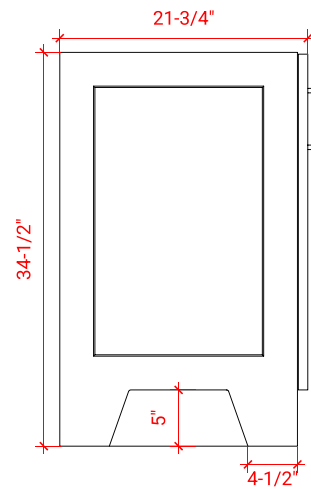

TAYLOR 60" SINGLE SINK BASE CABINET

ARIEL

Q060S

BASE CABINET DIMENSIONS

60" W x 21.75" D x 34.5" H

FEATURES

- Solid wood frame & plywood panels
- Dovetail drawers and joints
- Soft closing doors & drawers

HARDWARE FINISHES

Brushed Nickel Satin Brass Matte Black Polished Chrome

AVAILABLE COLORS

White Grey Midnight Blue

FRONT VIEW

SIDE VIEW

PLAN VIEW

OVERALL DIMENSIONS

61" W x 22" D x 0.75" H

COUNTERTOP OPTIONS

Carrara Marble
CW2-061S-OVL-CT

FEATURES

- Solid countertop with mitered edges & seams
- Undermount white oval sink
- Pre-drilled for 8" widespread faucet

INCLUDED

- Countertop
- Matching Backsplash
- Oval Sink

COUNTERTOP PLAN VIEW

EDGE SIDE VIEW

THREE DIMENSIONAL COUNTERTOP VIEW