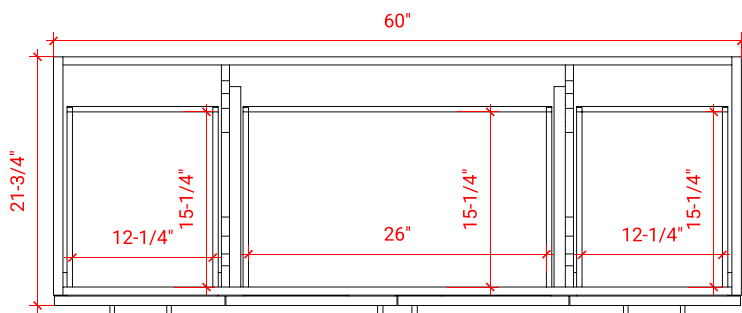

TAYLOR 60" SINGLE SINK BASE CABINET

ARIEL

Q060S

BASE CABINET DIMENSIONS

60" W x 21.75" D x 34.5" H

FEATURES

- Solid wood frame & plywood panels
- Dovetail drawers and joints
- Soft closing doors & drawers

HARDWARE FINISHES

Brushed Nickel Satin Brass Matte Black Polished Chrome

AVAILABLE COLORS

White Grey Midnight Blue

FRONT VIEW

SIDE VIEW

PLAN VIEW

OVERALL DIMENSIONS

61" W x 22" D x 0.75" H

COUNTERTOP PLAN VIEW

EDGE SIDE VIEW

THREE DIMENSIONAL COUNTERTOP VIEW