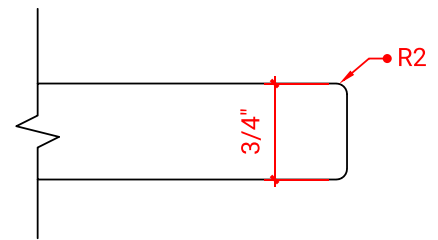

COUNTERTOP OPTIONS

Carrara Marble
CW2-061S-OVL-CT

FEATURES

- Solid countertop with mitered edges & seams
- Undermount white oval sink
- Pre-drilled for 8" widespread faucet

INCLUDED

- Countertop
- Matching Backsplash
- Oval Sink

COUNTERTOP PLAN VIEW

EDGE SIDE VIEW

THREE DIMENSIONAL COUNTERTOP VIEW