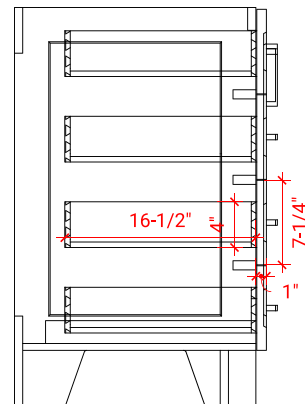

TAYLOR 60" SINGLE SINK BASE CABINET

ARIEL

Q060S

BASE CABINET DIMENSIONS

60" W x 21.75" D x 34.5" H

FEATURES

- Solid wood frame & plywood panels
- Dovetail drawers and joints
- Soft closing doors & drawers

HARDWARE FINISHES

Brushed Nickel Satin Brass Matte Black Polished Chrome

AVAILABLE COLORS

White Grey Midnight Blue

FRONT VIEW

SIDE VIEW

PLAN VIEW

OVERALL DIMENSIONS

61" W x 22" D x 0.75" H

COUNTERTOP PLAN VIEW

EDGE SIDE VIEW

THREE DIMENSIONAL COUNTERTOP VIEW