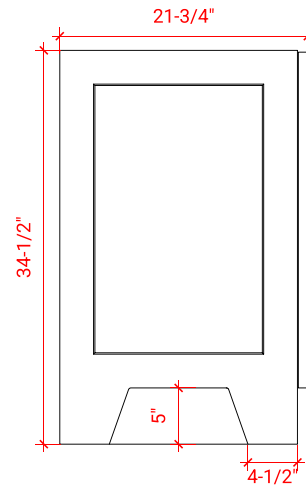

## BASE CABINET DIMENSIONS

54" W x 21.75" D x 34.5" H

## FRONT VIEW

## SIDE VIEW

## OVERALL DIMENSIONS

55" W x 22" D x 0.75" H