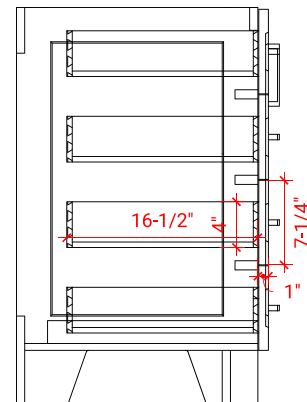

TAYLOR 54" SINGLE SINK BASE CABINET

ARIEL

Q054S

BASE CABINET DIMENSIONS

54" W x 21.75" D x 34.5" H

FEATURES

- Solid wood frame & plywood panels
- Dovetail drawers and joints
- Soft closing doors & drawers

HARDWARE FINISHES

Brushed Nickel   Satin Brass   Matte Black   Polished Chrome

AVAILABLE COLORS

White   Grey   Midnight Blue

FRONT VIEW

SIDE VIEW

PLAN VIEW