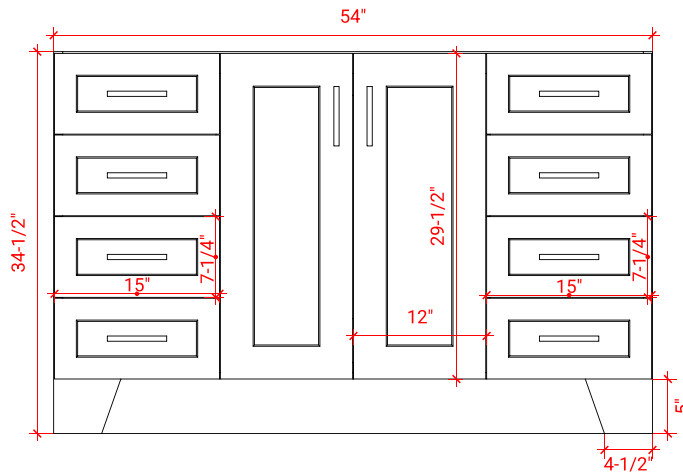

TAYLOR 54" SINGLE SINK BASE CABINET

ARIEL

Q054S

BASE CABINET DIMENSIONS

54" W x 21.75" D x 34.5" H

FEATURES

- Solid wood frame & plywood panels
- Dovetail drawers and joints
- Soft closing doors & drawers

HARDWARE FINISHES

Brushed Nickel   Satin Brass   Matte Black   Polished Chrome

AVAILABLE COLORS

White   Grey   Midnight Blue

FRONT VIEW

SIDE VIEW

PLAN VIEW