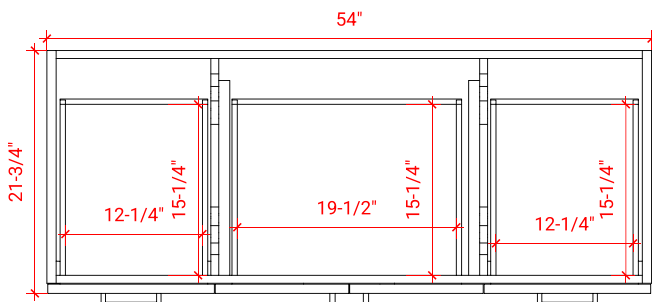

TAYLOR 54" SINGLE SINK BASE CABINET

ARIEL

Q054S

BASE CABINET DIMENSIONS

54" W x 21.75" D x 34.5" H

FEATURES

- Solid wood frame & plywood panels
- Dovetail drawers and joints
- Soft closing doors & drawers

HARDWARE FINISHES

Brushed Nickel   Satin Brass   Matte Black   Polished Chrome

AVAILABLE COLORS

White   Grey   Midnight Blue

FRONT VIEW

SIDE VIEW

PLAN VIEW