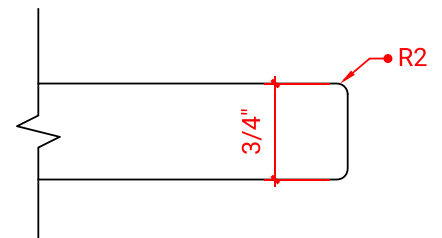

## AVAILABLE COLORS

White    Grey    Midnight Blue

FRONT VIEW

SIDE VIEW

PLAN VIEW

OVERALL DIMENSIONS

55" W x 22" D x 0.75" H

COUNTERTOP OPTIONS

Carrara Marble  
CW2-055S-OVL-CT

FEATURES

- Solid countertop with mitered edges & seams
- Undermount white oval sink
- Pre-drilled for 8" widespread faucet

INCLUDED

- Countertop
- Matching Backsplash
- Oval Sink

COUNTERTOP PLAN VIEW

EDGE SIDE VIEW

THREE DIMENSIONAL COUNTERTOP VIEW