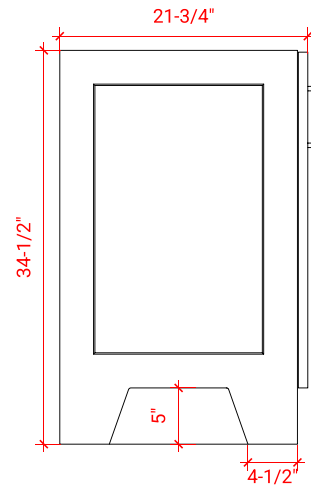

# TAYLOR 54" SINGLE SINK BASE CABINET

## BASE CABINET DIMENSIONS

54" W x 21.75" D x 34.5" H

## AVAILABLE COLORS

White    Grey    Midnight Blue

FRONT VIEW

SIDE VIEW

PLAN VIEW

OVERALL DIMENSIONS

55" W x 22" D x 0.75" H

COUNTERTOP OPTIONS

COUNTERTOP PLAN VIEW

EDGE SIDE VIEW

THREE DIMENSIONAL COUNTERTOP VIEW