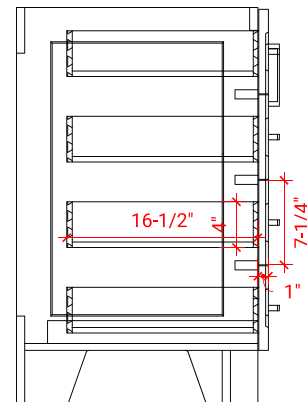

## BASE CABINET DIMENSIONS

54" W x 21.75" D x 34.5" H

## AVAILABLE COLORS

White    Grey    Midnight Blue

FRONT VIEW

SIDE VIEW

PLAN VIEW

OVERALL DIMENSIONS

55" W x 22" D x 0.75" H

COUNTERTOP OPTIONS

COUNTERTOP PLAN VIEW

EDGE SIDE VIEW

THREE DIMENSIONAL COUNTERTOP VIEW