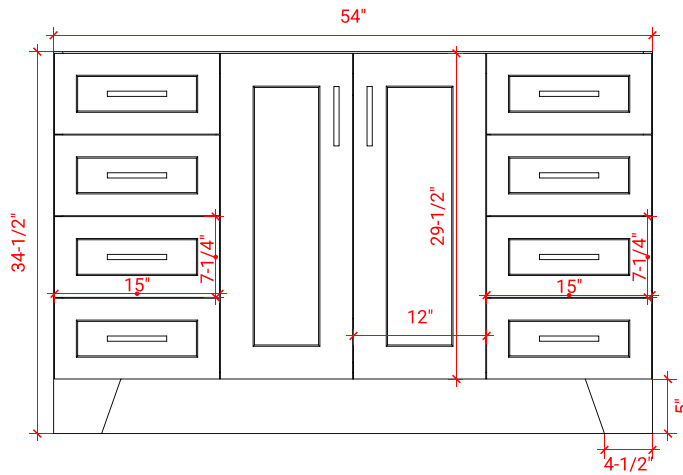

## BASE CABINET DIMENSIONS

54" W x 21.75" D x 34.5" H

## AVAILABLE COLORS

White    Grey    Midnight Blue

FRONT VIEW

SIDE VIEW

PLAN VIEW

OVERALL DIMENSIONS

55" W x 22" D x 0.75" H

COUNTERTOP OPTIONS