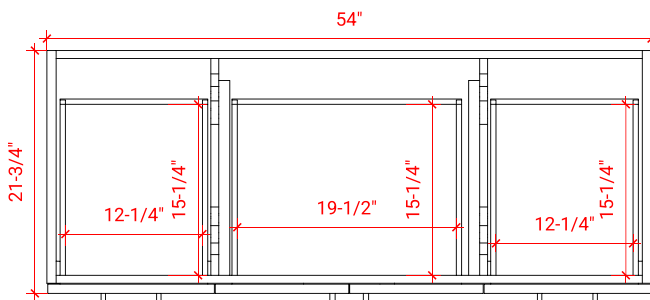

## BASE CABINET DIMENSIONS

54" W x 21.75" D x 34.5" H

## AVAILABLE COLORS

White    Grey    Midnight Blue

FRONT VIEW

SIDE VIEW

PLAN VIEW

OVERALL DIMENSIONS

55" W x 22" D x 0.75" H

COUNTERTOP OPTIONS

COUNTERTOP PLAN VIEW

EDGE SIDE VIEW

THREE DIMENSIONAL COUNTERTOP VIEW