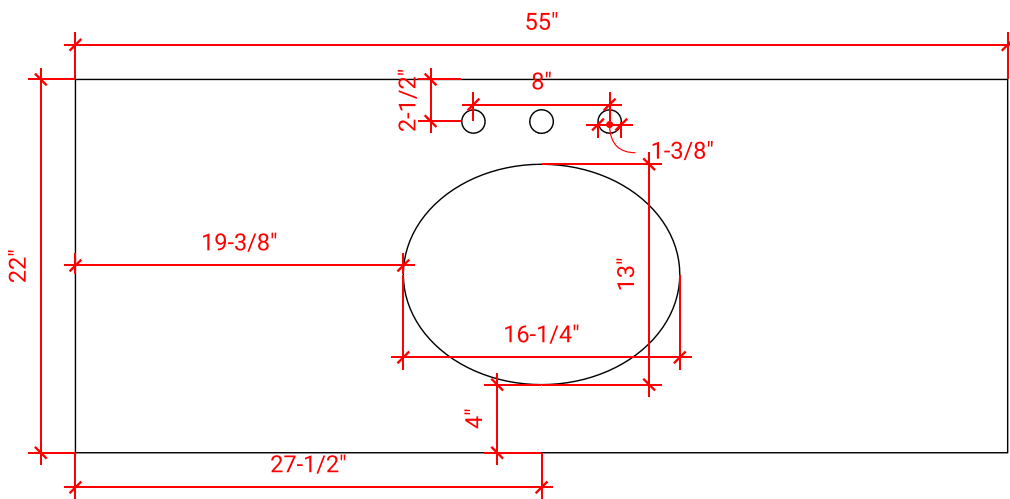

## BASE CABINET DIMENSIONS

54" W x 21.75" D x 34.5" H

## AVAILABLE COLORS

White    Grey    Midnight Blue

FRONT VIEW

SIDE VIEW

PLAN VIEW

OVERALL DIMENSIONS

55" W x 22" D x 0.75" H

COUNTERTOP OPTIONS

COUNTERTOP PLAN VIEW

EDGE SIDE VIEW

THREE DIMENSIONAL COUNTERTOP VIEW