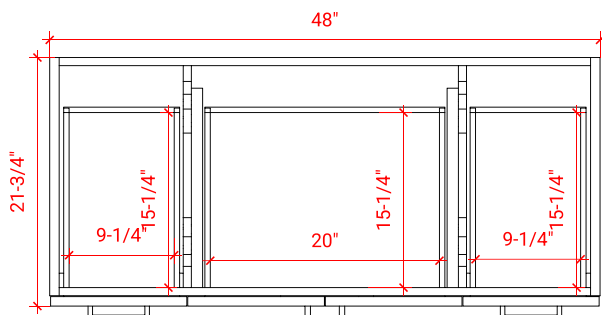

TAYLOR 48" SINGLE SINK BASE CABINET

ARIEL

Q048S

BASE CABINET DIMENSIONS

48" W x 21.75" D x 34.5" H

FEATURES

- Solid wood frame & plywood panels
- Dovetail drawers and joints
- Soft closing doors & drawers

HARDWARE FINISHES

Brushed Nickel Satin Brass Matte Black Polished Chrome

AVAILABLE COLORS

White Grey Midnight Blue

FRONT VIEW

SIDE VIEW

PLAN VIEW

49" SINGLE RECTANGLE SINK COUNTERTOP WITH 0.75 IN. THICKNESS

ARIEL

OVERALL DIMENSIONS

49" W x 22" D x 0.75" H

COUNTERTOP OPTIONS

Carrara Marble
CW2-049S-REC-CT

FEATURES

- Solid countertop with mitered edges & seams
- Undermount white rectangular sink
- Pre-drilled for 8" widespread faucet

INCLUDED

- Countertop
- Matching Backsplash
- Rectangle Sink

COUNTERTOP PLAN VIEW

EDGE SIDE VIEW

THREE DIMENSIONAL COUNTERTOP VIEW