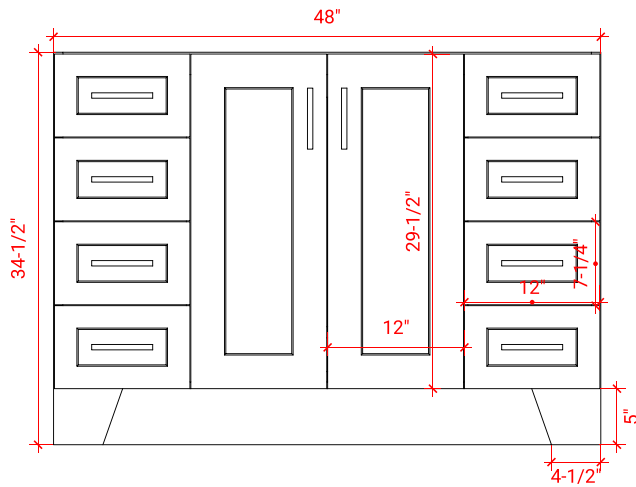

TAYLOR 48" SINGLE SINK BASE CABINET

ARIEL

Q048S

BASE CABINET DIMENSIONS

48" W x 21.75" D x 34.5" H

FEATURES

- Solid wood frame & plywood panels
- Dovetail drawers and joints
- Soft closing doors & drawers

HARDWARE FINISHES

Brushed Nickel Satin Brass Matte Black Polished Chrome

AVAILABLE COLORS

White Grey Midnight Blue

FRONT VIEW

SIDE VIEW

PLAN VIEW

49" SINGLE RECTANGLE SINK COUNTERTOP WITH 0.75 IN. THICKNESS

ARIEL

OVERALL DIMENSIONS

49" W x 22" D x 0.75" H

COUNTERTOP OPTIONS

Carrara Marble
CW2-049S-REC-CT

FEATURES

- Solid countertop with mitered edges & seams
- Undermount white rectangular sink
- Pre-drilled for 8" widespread faucet

INCLUDED

- Countertop
- Matching Backsplash
- Rectangle Sink

COUNTERTOP PLAN VIEW

EDGE SIDE VIEW

THREE DIMENSIONAL COUNTERTOP VIEW