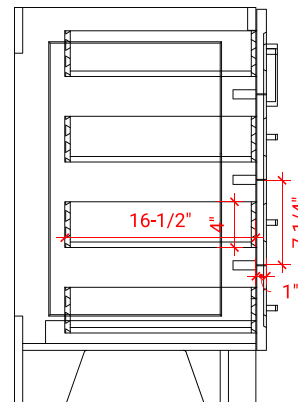

TAYLOR 48" SINGLE SINK BASE CABINET

ARIEL

Q048S

BASE CABINET DIMENSIONS

48" W x 21.75" D x 34.5" H

FEATURES

- Solid wood frame & plywood panels
- Dovetail drawers and joints
- Soft closing doors & drawers

HARDWARE FINISHES

Brushed Nickel Satin Brass Matte Black Polished Chrome

AVAILABLE COLORS

White Grey Midnight Blue

FRONT VIEW

SIDE VIEW

PLAN VIEW

49" SINGLE RECTANGLE SINK COUNTERTOP WITH 0.75 IN. THICKNESS

ARIEL

OVERALL DIMENSIONS

49" W x 22" D x 0.75" H

COUNTERTOP OPTIONS

Carrara Marble
CW2-049S-REC-CT

FEATURES

- Solid countertop with mitered edges & seams
- Undermount white rectangular sink
- Pre-drilled for 8" widespread faucet

INCLUDED

- Countertop
- Matching Backsplash
- Rectangle Sink

COUNTERTOP PLAN VIEW

EDGE SIDE VIEW

THREE DIMENSIONAL COUNTERTOP VIEW