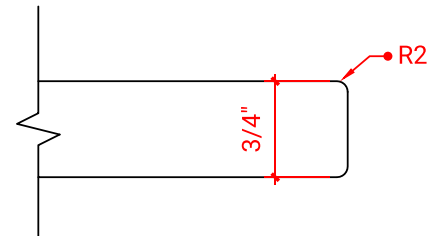

OVERALL DIMENSIONS

49" W x 22" D x 0.75" H

COUNTERTOP OPTIONS

Carrara Marble
CW2-049S-REC-CT

FEATURES

- Solid countertop with mitered edges & seams
- Undermount white rectangular sink
- Pre-drilled for 8" widespread faucet

INCLUDED

- Countertop
- Matching Backsplash
- Rectangle Sink

COUNTERTOP PLAN VIEW

EDGE SIDE VIEW

THREE DIMENSIONAL COUNTERTOP VIEW