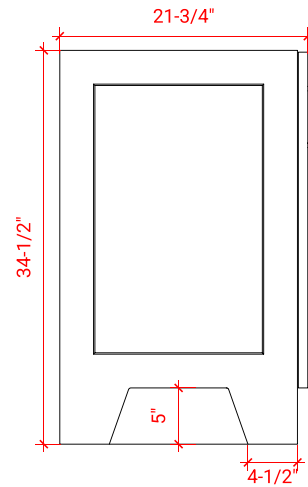

TAYLOR 48" SINGLE SINK BASE CABINET

ARIEL

Q048S

BASE CABINET DIMENSIONS

48" W x 21.75" D x 34.5" H

FEATURES

- Solid wood frame & plywood panels
- Dovetail drawers and joints
- Soft closing doors & drawers

HARDWARE FINISHES

Brushed Nickel Satin Brass Matte Black Polished Chrome

AVAILABLE COLORS

White Grey Midnight Blue

FRONT VIEW

SIDE VIEW

PLAN VIEW

49" SINGLE RECTANGLE SINK COUNTERTOP WITH 0.75 IN. THICKNESS

ARIEL

OVERALL DIMENSIONS

49" W x 22" D x 0.75" H

COUNTERTOP OPTIONS

Carrara Marble
CW2-049S-REC-CT

FEATURES

- Solid countertop with mitered edges & seams
- Undermount white rectangular sink
- Pre-drilled for 8" widespread faucet

INCLUDED

- Countertop
- Matching Backsplash
- Rectangle Sink

COUNTERTOP PLAN VIEW

EDGE SIDE VIEW

THREE DIMENSIONAL COUNTERTOP VIEW