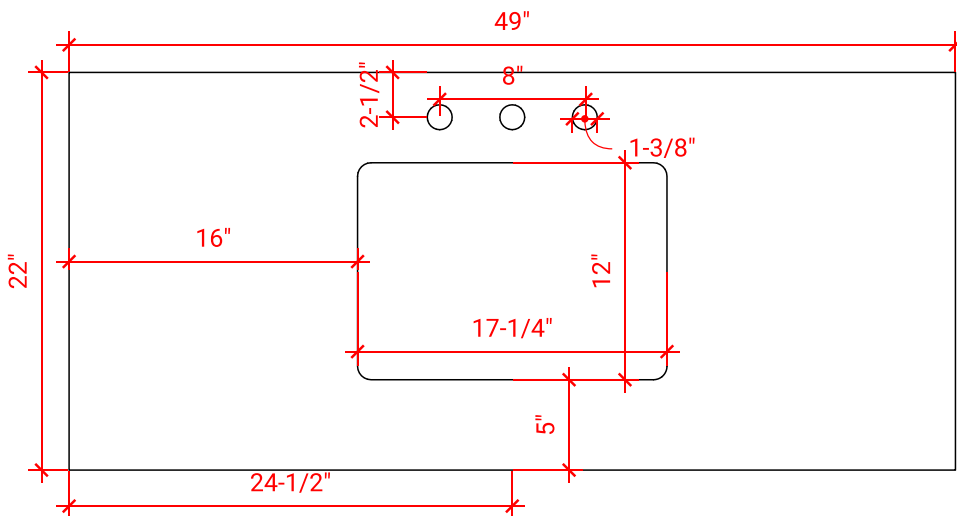

TAYLOR 48" SINGLE SINK BASE CABINET

ARIEL

Q048S

BASE CABINET DIMENSIONS

48" W x 21.75" D x 34.5" H

FEATURES

- Solid wood frame & plywood panels
- Dovetail drawers and joints
- Soft closing doors & drawers

HARDWARE FINISHES

Brushed Nickel Satin Brass Matte Black Polished Chrome

AVAILABLE COLORS

White Grey Midnight Blue

FRONT VIEW

SIDE VIEW

PLAN VIEW

49" SINGLE RECTANGLE SINK COUNTERTOP WITH 0.75 IN. THICKNESS

ARIEL

OVERALL DIMENSIONS

49" W x 22" D x 0.75" H

COUNTERTOP OPTIONS

Carrara Marble
CW2-049S-REC-CT

FEATURES

- Solid countertop with mitered edges & seams
- Undermount white rectangular sink
- Pre-drilled for 8" widespread faucet

INCLUDED

- Countertop
- Matching Backsplash
- Rectangle Sink

COUNTERTOP PLAN VIEW

EDGE SIDE VIEW

THREE DIMENSIONAL COUNTERTOP VIEW