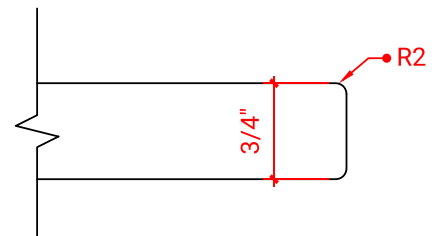

OVERALL DIMENSIONS

37" W x 22" D x 0.75" H

COUNTERTOP OPTIONS

Carrara Marble
CW2-037S-R-OVL-CT

FEATURES

- Solid countertop with mitered edges & seams
- Undermount white oval sink
- Pre-drilled for 8" widespread faucet

INCLUDED

- Countertop
- Matching Backsplash
- Oval Sink

COUNTERTOP PLAN VIEW

EDGE SIDE VIEW

THREE DIMENSIONAL COUNTERTOP VIEW