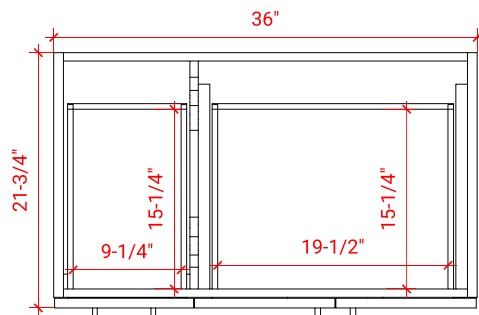

TAYLOR 36" RIGHT OFFSET CABINET

ARIEL

Q036S-R

BASE CABINET DIMENSIONS

36" W x 21.75" D x 34.5" H

FEATURES

- Solid wood frame & plywood panels
- Dovetail drawers and joints
- Soft closing doors & drawers

HARDWARE FINISHES

Brushed Nickel Satin Brass Matte Black Polished Chrome

AVAILABLE COLORS

White Grey Midnight Blue

FRONT VIEW

SIDE VIEW

PLAN VIEW

37" RIGHT OVAL SINK COUNTERTOP WITH 0.75 IN. THICKNESS

ARIEL

OVERALL DIMENSIONS

37" W x 22" D x 0.75" H

COUNTERTOP OPTIONS

Carrara Marble
CW2-037S-R-OVL-CT

FEATURES

- Solid countertop with mitered edges & seams
- Undermount white oval sink
- Pre-drilled for 8" widespread faucet

INCLUDED

- Countertop
- Matching Backsplash
- Oval Sink

COUNTERTOP PLAN VIEW

EDGE SIDE VIEW

THREE DIMENSIONAL COUNTERTOP VIEW