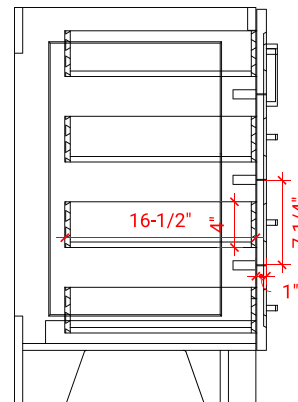

TAYLOR 36" RIGHT OFFSET CABINET

ARIEL

Q036S-R

BASE CABINET DIMENSIONS

36" W x 21.75" D x 34.5" H

FEATURES

- Solid wood frame & plywood panels
- Dovetail drawers and joints
- Soft closing doors & drawers

HARDWARE FINISHES

Brushed Nickel Satin Brass Matte Black Polished Chrome

AVAILABLE COLORS

White Grey Midnight Blue

FRONT VIEW

SIDE VIEW

PLAN VIEW

37" RIGHT OVAL SINK COUNTERTOP WITH 0.75 IN. THICKNESS

ARIEL

OVERALL DIMENSIONS

37" W x 22" D x 0.75" H

COUNTERTOP OPTIONS

Carrara Marble
CW2-037S-R-OVL-CT

FEATURES

- Solid countertop with mitered edges & seams
- Undermount white oval sink
- Pre-drilled for 8" widespread faucet

INCLUDED

- Countertop
- Matching Backsplash
- Oval Sink

COUNTERTOP PLAN VIEW

EDGE SIDE VIEW

THREE DIMENSIONAL COUNTERTOP VIEW