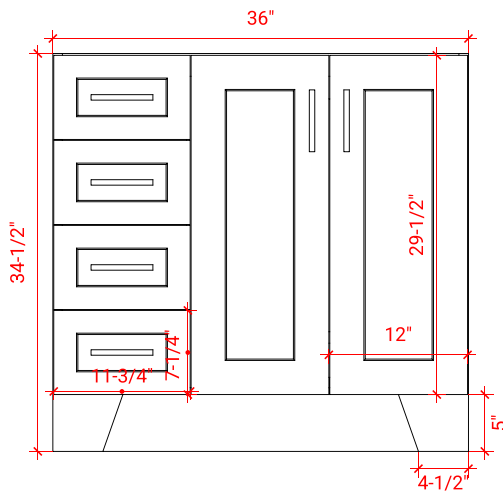

TAYLOR 36" RIGHT OFFSET CABINET

ARIEL

Q036S-R

BASE CABINET DIMENSIONS

36" W x 21.75" D x 34.5" H

FEATURES

- Solid wood frame & plywood panels
- Dovetail drawers and joints
- Soft closing doors & drawers

HARDWARE FINISHES

Brushed Nickel Satin Brass Matte Black Polished Chrome

AVAILABLE COLORS

White Grey Midnight Blue

FRONT VIEW

SIDE VIEW

PLAN VIEW

37" RIGHT OVAL SINK COUNTERTOP WITH 0.75 IN. THICKNESS

ARIEL

OVERALL DIMENSIONS

37" W x 22" D x 0.75" H

COUNTERTOP OPTIONS

Carrara Marble
CW2-037S-R-OVL-CT

FEATURES

- Solid countertop with mitered edges & seams
- Undermount white oval sink
- Pre-drilled for 8" widespread faucet

INCLUDED

- Countertop
- Matching Backsplash
- Oval Sink

COUNTERTOP PLAN VIEW

EDGE SIDE VIEW

THREE DIMENSIONAL COUNTERTOP VIEW