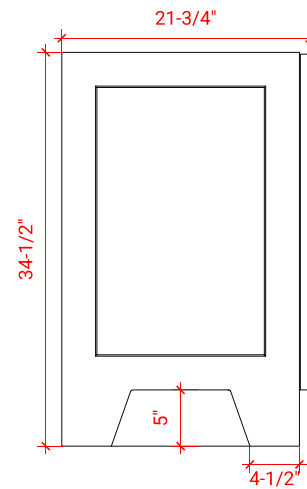

TAYLOR 36" RIGHT OFFSET CABINET

ARIEL

Q036S-R

BASE CABINET DIMENSIONS

36" W x 21.75" D x 34.5" H

FEATURES

- Solid wood frame & plywood panels
- Dovetail drawers and joints
- Soft closing doors & drawers

HARDWARE FINISHES

Brushed Nickel Satin Brass Matte Black Polished Chrome

AVAILABLE COLORS

White Grey Midnight Blue

FRONT VIEW

SIDE VIEW

PLAN VIEW

37" RIGHT OVAL SINK COUNTERTOP WITH 0.75 IN. THICKNESS

ARIEL

OVERALL DIMENSIONS

37" W x 22" D x 0.75" H

COUNTERTOP OPTIONS

Carrara Marble
CW2-037S-R-OVL-CT

FEATURES

- Solid countertop with mitered edges & seams
- Undermount white oval sink
- Pre-drilled for 8" widespread faucet

INCLUDED

- Countertop
- Matching Backsplash
- Oval Sink

COUNTERTOP PLAN VIEW

EDGE SIDE VIEW

THREE DIMENSIONAL COUNTERTOP VIEW