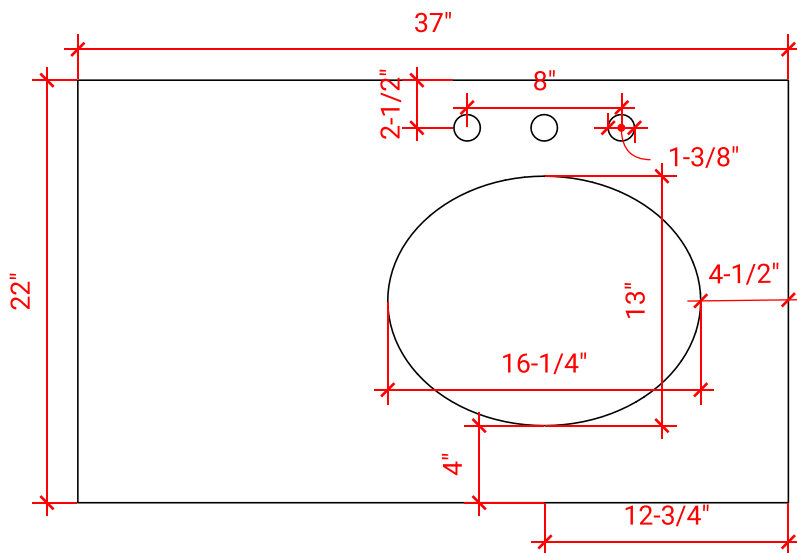

TAYLOR 36" RIGHT OFFSET CABINET

ARIEL

Q036S-R

BASE CABINET DIMENSIONS

36" W x 21.75" D x 34.5" H

FEATURES

- Solid wood frame & plywood panels
- Dovetail drawers and joints
- Soft closing doors & drawers

HARDWARE FINISHES

Brushed Nickel Satin Brass Matte Black Polished Chrome

AVAILABLE COLORS

White Grey Midnight Blue

FRONT VIEW

SIDE VIEW

PLAN VIEW

37" RIGHT OVAL SINK COUNTERTOP WITH 0.75 IN. THICKNESS

ARIEL

OVERALL DIMENSIONS

37" W x 22" D x 0.75" H

COUNTERTOP OPTIONS

Carrara Marble
CW2-037S-R-OVL-CT

FEATURES

- Solid countertop with mitered edges & seams
- Undermount white oval sink
- Pre-drilled for 8" widespread faucet

INCLUDED

- Countertop
- Matching Backsplash
- Oval Sink

COUNTERTOP PLAN VIEW

EDGE SIDE VIEW

THREE DIMENSIONAL COUNTERTOP VIEW