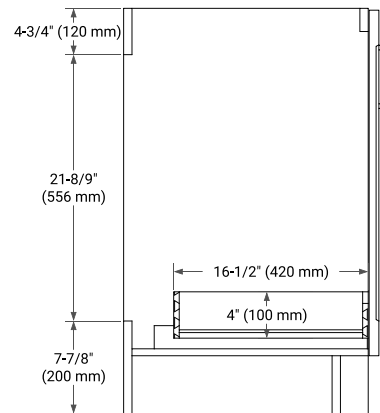

TAYLOR 36" LEFT OFFSET CABINET

BASE CABINET DIMENSIONS

36" W x 21.6" D x 34.5" H

FEATURES

- Solid wood frame & plywood panels
- Dovetail drawers and joints
- Soft closing doors & drawers

HARDWARE FINISHES*

White Grey Midnight Blue

FRONT VIEW

SIDE VIEW

PLAN VIEW

OVERALL DIMENSIONS

37" W x 22" D x 0.75" H

COUNTERTOP OPTIONS

Carrara Marble

FEATURES

- Solid countertop with mitered edges & seams
- Undermount white oval sink
- Pre-drilled for 8" widespread faucet

INCLUDED

- Countertop
- Matching Backsplash
- Oval Sink

COUNTERTOP PLAN VIEW

EDGE SIDE VIEW

THREE DIMENSIONAL COUNTERTOP VIEW