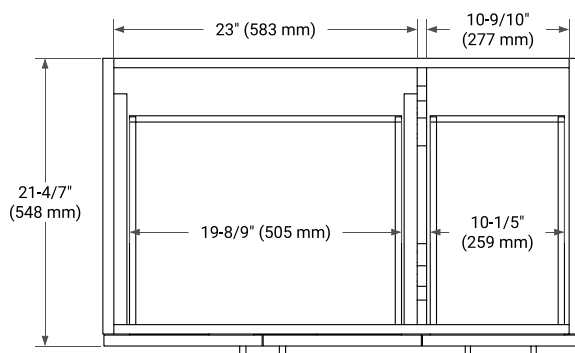

TAYLOR 36" LEFT OFFSET CABINET

BASE CABINET DIMENSIONS

36" W x 21.6" D x 34.5" H

FEATURES

- Solid wood frame & plywood panels
- Dovetail drawers and joints
- Soft closing doors & drawers

HARDWARE FINISHES*

White Grey Midnight Blue

FRONT VIEW

SIDE VIEW

PLAN VIEW

OVERALL DIMENSIONS

37" W x 22" D x 0.75" H

COUNTERTOP OPTIONS

Carrara Marble

FEATURES

- Solid countertop with mitered edges & seams
- Undermount white oval sink
- Pre-drilled for 8" widespread faucet

INCLUDED

- Countertop
- Matching Backsplash
- Oval Sink

COUNTERTOP PLAN VIEW

EDGE SIDE VIEW

THREE DIMENSIONAL COUNTERTOP VIEW