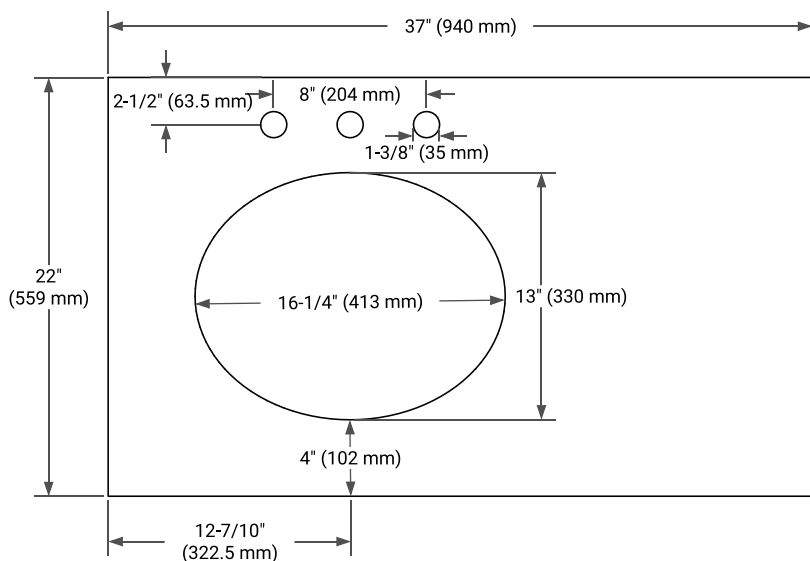

TAYLOR 36" LEFT OFFSET CABINET

BASE CABINET DIMENSIONS

36" W x 21.6" D x 34.5" H

FEATURES

- Solid wood frame & plywood panels
- Dovetail drawers and joints
- Soft closing doors & drawers

HARDWARE FINISHES*

White Grey Midnight Blue

FRONT VIEW

SIDE VIEW

PLAN VIEW

OVERALL DIMENSIONS

37" W x 22" D x 0.75" H

COUNTERTOP OPTIONS

Carrara Marble

FEATURES

- Solid countertop with mitered edges & seams
- Undermount white oval sink
- Pre-drilled for 8" widespread faucet

INCLUDED

- Countertop
- Matching Backsplash
- Oval Sink

COUNTERTOP PLAN VIEW

EDGE SIDE VIEW

THREE DIMENSIONAL COUNTERTOP VIEW