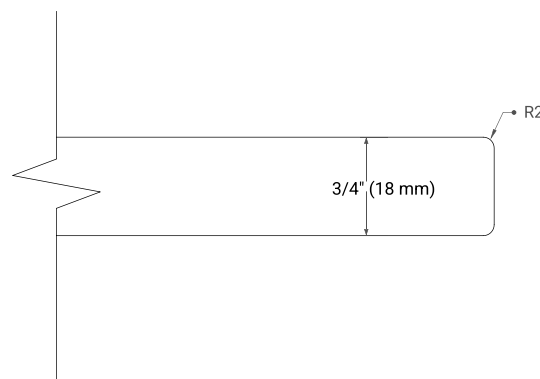

White Grey Midnight Blue

FRONT VIEW

SIDE VIEW

PLAN VIEW

OVERALL DIMENSIONS

37" W x 22" D x 0.75" H

COUNTERTOP OPTIONS

Carrara Marble

FEATURES

- Solid countertop with mitered edges & seams
- Undermount white oval sink
- Pre-drilled for 8" widespread faucet

INCLUDED

- Countertop
- Matching Backsplash
- Oval Sink

COUNTERTOP PLAN VIEW

EDGE SIDE VIEW

THREE DIMENSIONAL COUNTERTOP VIEW