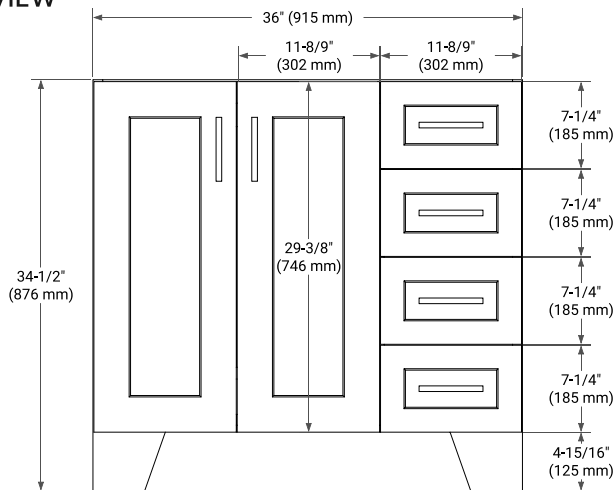

TAYLOR 36" LEFT OFFSET CABINET

BASE CABINET DIMENSIONS

36" W x 21.6" D x 34.5" H

FEATURES

- Solid wood frame & plywood panels
- Dovetail drawers and joints
- Soft closing doors & drawers

HARDWARE FINISHES*

White Grey Midnight Blue

FRONT VIEW

SIDE VIEW

PLAN VIEW

OVERALL DIMENSIONS

37" W x 22" D x 0.75" H

COUNTERTOP OPTIONS

Carrara Marble

FEATURES

- Solid countertop with mitered edges & seams
- Undermount white oval sink
- Pre-drilled for 8" widespread faucet

INCLUDED

- Countertop
- Matching Backsplash
- Oval Sink

COUNTERTOP PLAN VIEW

EDGE SIDE VIEW

THREE DIMENSIONAL COUNTERTOP VIEW