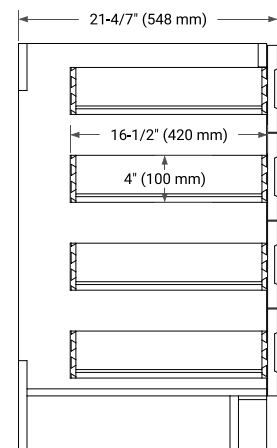

TAYLOR 36" LEFT OFFSET CABINET

BASE CABINET DIMENSIONS

36" W x 21.6" D x 34.5" H

FEATURES

- Solid wood frame & plywood panels
- Dovetail drawers and joints
- Soft closing doors & drawers

HARDWARE FINISHES*

White Grey Midnight Blue

FRONT VIEW

SIDE VIEW

PLAN VIEW

OVERALL DIMENSIONS

37" W x 22" D x 0.75" H

COUNTERTOP OPTIONS

Carrara Marble

FEATURES

- Solid countertop with mitered edges & seams
- Undermount white oval sink
- Pre-drilled for 8" widespread faucet

INCLUDED

- Countertop
- Matching Backsplash
- Oval Sink

COUNTERTOP PLAN VIEW

EDGE SIDE VIEW

THREE DIMENSIONAL COUNTERTOP VIEW