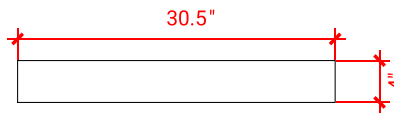

BACKSPLASH