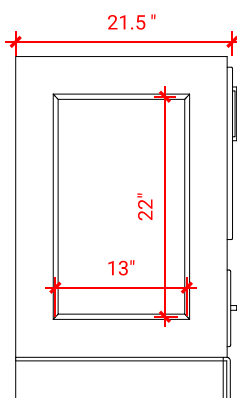

STAFFORD 85" DOUBLE SINK VANITY SET

ARIEL

M085D

CABINET SIZE

Two 30"W x 21.5"D x 34.5"H Cabinets with
24"W x 19.5"D x 32"H Middle Cabinet

MIRROR SIZE

Two 24"W x 36"H Mirrors &
One 24"W x 12.5"D x 54"H Medicine Cabinet

FEATURES

- Solid Wood Construction
- Four Soft-Closing Doors
- Six Full-Extension, Dove Tail Construction, Soft-Closing Drawers (Five on Base Cabinet & One on Mirror Cabinet)
- Matching Framed Mirrors Included

HARDWARE FINISHES

AVAILABLE COLORS

FRONT VIEW

BACK VIEW

SIDE VIEW

MIRROR VIEW