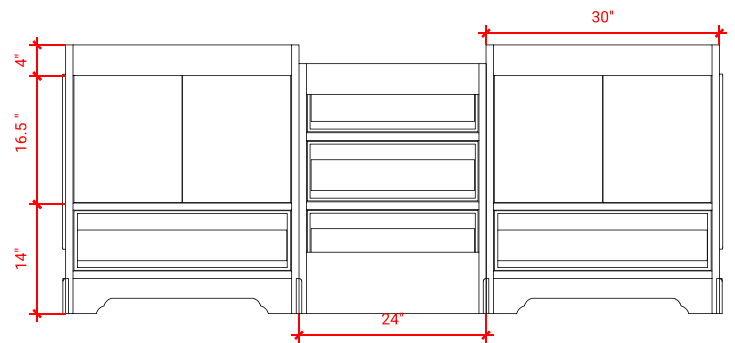

STAFFORD 85" DOUBLE SINK VANITY SET

ARIEL

M085D

CABINET SIZE

Two 30"W x 21.5"D x 34.5"H Cabinets with
24"W x 19.5"D x 32"H Middle Cabinet

MIRROR SIZE

Two 24"W x 36"H Mirrors &
One 24"W x 12.5"D x 54"H Medicine Cabinet

FEATURES

- Solid Wood Construction
- Four Soft-Closing Doors
- Six Full-Extension, Dove Tail Construction, Soft-Closing Drawers (Five on Base Cabinet & One on Mirror Cabinet)
- Matching Framed Mirrors Included

HARDWARE FINISHES

AVAILABLE COLORS

FRONT VIEW

BACK VIEW

SIDE VIEW

MIRROR VIEW