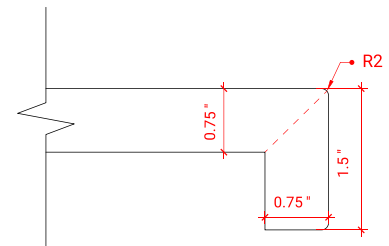

RECTANGLE SINK COUNTERTOP

OVERALL DIMENSIONS

Two 30.5"W x 22"D x 1.5"H Countertops with
24"W x 19.5"D x 1.5"H Middle Countertop

FEATURES

- Countertop Pre-Drilled for 8" Widespread Faucet
- Two Ceramic, UPC Certified

COUNTERTOP OPTIONS

INCLUDED

- Countertops
- Matching Backsplash
- Rectangle Sinks

BACKSPLASH

SIDE VIEW

TOP VIEW