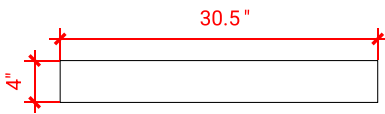

BACKSPLASH