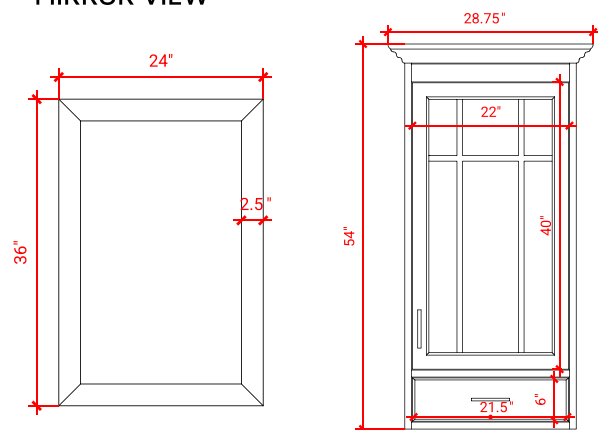

MIRROR VIEW