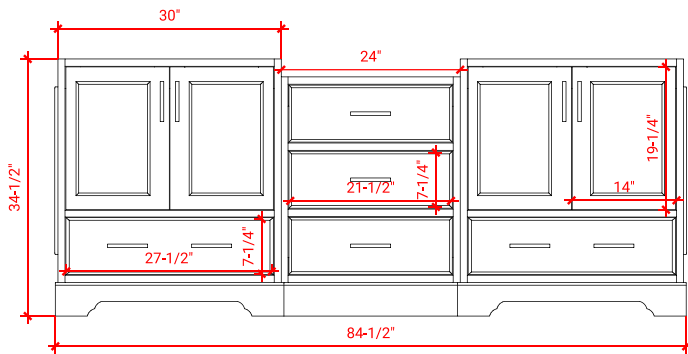

HARDWARE FINISHES

AVAILABLE COLORS

FRONT VIEW