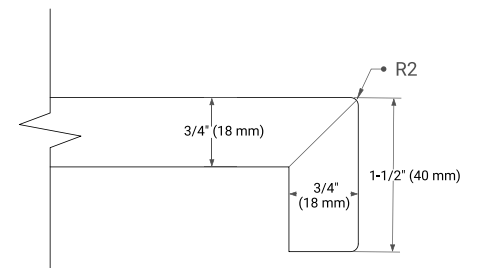

BRISTOL 72" DOUBLE SINK BASE CABINET

BASE CABINET DIMENSIONS

72" W x 21.5" D x 33.5" H

FEATURES

- Solid wood frame with engineered wood panels
- Dovetail drawers and joints
- Soft closing doors & drawers

HARDWARE FINISHES*

White Grey

FRONT VIEW

SIDE VIEW

PLAN VIEW

73" DOUBLE RECTANGLE SINK COUNTERTOP WITH 1.5 IN. THICKNESS

ARIEL

OVERALL DIMENSIONS

73" W x 22" D x 1.5" H

COUNTERTOP OPTIONS

Carrara Marble

White Quartz

FEATURES

- Solid countertop with mitered edges & seams
- Undermount white rectangular sink
- Pre-drilled for 8" widespread faucet

INCLUDED

- Countertop
- Matching Backsplash
- Rectangle Sinks

COUNTERTOP PLAN VIEW

EDGE SIDE VIEW

THREE DIMENSIONAL COUNTERTOP VIEW