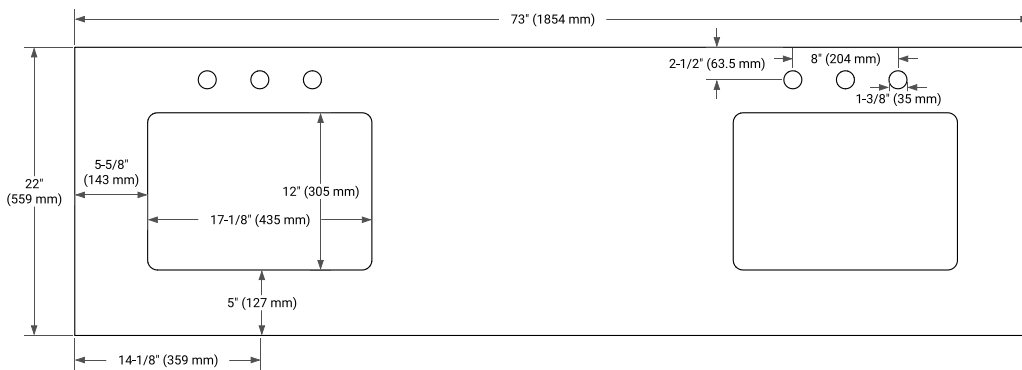

BRISTOL 72" DOUBLE SINK BASE CABINET

BASE CABINET DIMENSIONS

72" W x 21.5" D x 33.5" H

FEATURES

- Solid wood frame with engineered wood panels
- Dovetail drawers and joints
- Soft closing doors & drawers

HARDWARE FINISHES*

White Grey

FRONT VIEW

SIDE VIEW

PLAN VIEW

73" DOUBLE RECTANGLE SINK COUNTERTOP WITH 1.5 IN. THICKNESS

ARIEL

OVERALL DIMENSIONS

73" W x 22" D x 1.5" H

COUNTERTOP OPTIONS

Carrara Marble

White Quartz

FEATURES

- Solid countertop with mitered edges & seams
- Undermount white rectangular sink
- Pre-drilled for 8" widespread faucet

INCLUDED

- Countertop
- Matching Backsplash
- Rectangle Sinks

COUNTERTOP PLAN VIEW

EDGE SIDE VIEW

THREE DIMENSIONAL COUNTERTOP VIEW