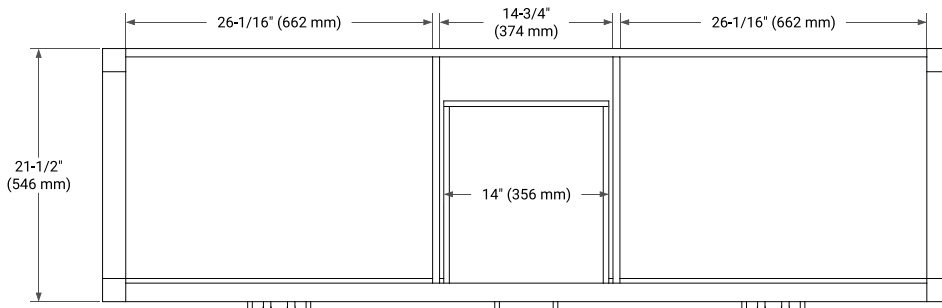

BRISTOL 72" DOUBLE SINK BASE CABINET

BASE CABINET DIMENSIONS

72" W x 21.5" D x 33.5" H

FEATURES

- Solid wood frame with engineered wood panels
- Dovetail drawers and joints
- Soft closing doors & drawers

HARDWARE FINISHES*

White Grey

FRONT VIEW

SIDE VIEW

PLAN VIEW

73" DOUBLE RECTANGLE SINK COUNTERTOP WITH 1.5 IN. THICKNESS

ARIEL

OVERALL DIMENSIONS

73" W x 22" D x 1.5" H

COUNTERTOP PLAN VIEW

EDGE SIDE VIEW

THREE DIMENSIONAL COUNTERTOP VIEW