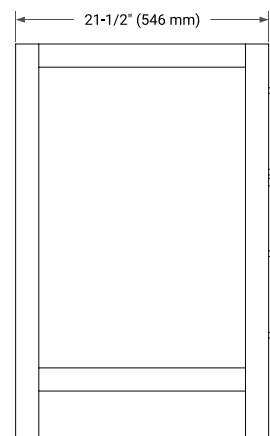

BRISTOL 72" DOUBLE SINK BASE CABINET

BASE CABINET DIMENSIONS

72" W x 21.5" D x 33.5" H

FEATURES

- Solid wood frame with engineered wood panels
- Dovetail drawers and joints
- Soft closing doors & drawers

HARDWARE FINISHES*

White Grey

FRONT VIEW

SIDE VIEW

PLAN VIEW

73" DOUBLE RECTANGLE SINK COUNTERTOP WITH 1.5 IN. THICKNESS

ARIEL

OVERALL DIMENSIONS

73" W x 22" D x 1.5" H

COUNTERTOP PLAN VIEW

EDGE SIDE VIEW

THREE DIMENSIONAL COUNTERTOP VIEW