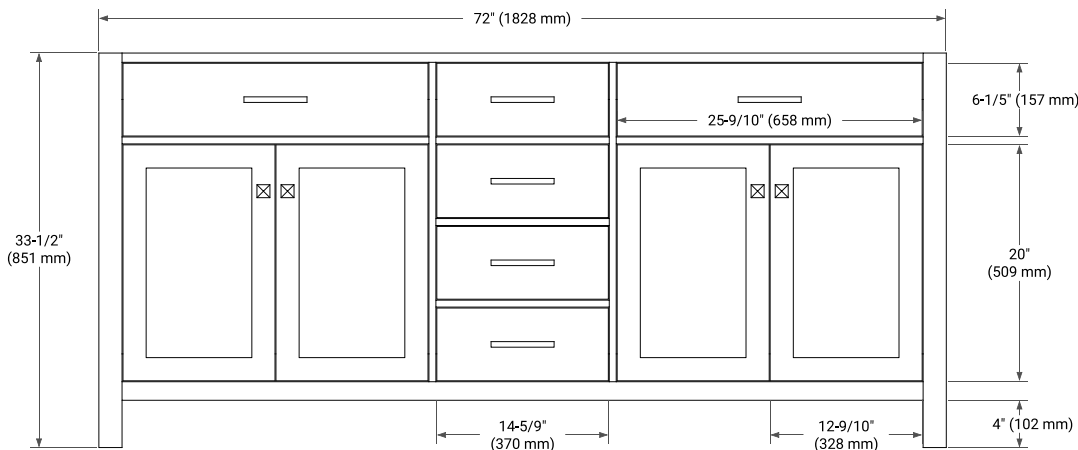

BRISTOL 72" DOUBLE SINK BASE CABINET

BASE CABINET DIMENSIONS

72" W x 21.5" D x 33.5" H

FEATURES

- Solid wood frame with engineered wood panels
- Dovetail drawers and joints
- Soft closing doors & drawers

HARDWARE FINISHES*

White Grey

FRONT VIEW

SIDE VIEW

PLAN VIEW

73" DOUBLE RECTANGLE SINK COUNTERTOP WITH 1.5 IN. THICKNESS

ARIEL

OVERALL DIMENSIONS

73" W x 22" D x 1.5" H

COUNTERTOP PLAN VIEW

EDGE SIDE VIEW

THREE DIMENSIONAL COUNTERTOP VIEW