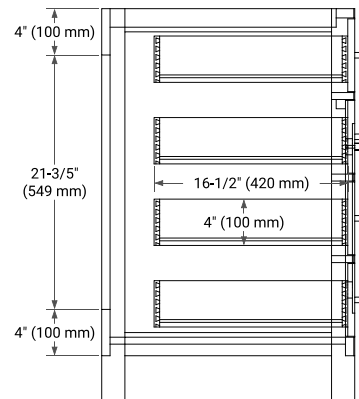

BRISTOL 72" DOUBLE SINK BASE CABINET

BASE CABINET DIMENSIONS

72" W x 21.5" D x 33.5" H

FEATURES

- Solid wood frame with engineered wood panels
- Dovetail drawers and joints
- Soft closing doors & drawers

HARDWARE FINISHES*

White Grey

FRONT VIEW

SIDE VIEW

PLAN VIEW

73" DOUBLE RECTANGLE SINK COUNTERTOP WITH 1.5 IN. THICKNESS

ARIEL

OVERALL DIMENSIONS

73" W x 22" D x 1.5" H

COUNTERTOP PLAN VIEW

EDGE SIDE VIEW

THREE DIMENSIONAL COUNTERTOP VIEW