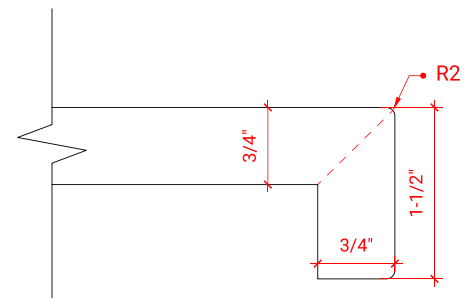

BRISTOL 72" DOUBLE SINK BASE CABINET

ARIEL

H072D

BASE CABINET DIMENSIONS

72" W x 21.5" D x 33.5" H

FEATURES

- Solid wood frame with engineered wood panels
- Dovetail drawers and joints
- Soft closing doors & drawers

ARIEL

OVERALL DIMENSIONS

73" W x 22" D x 1.5" H

COUNTERTOP OPTIONS

Carrara Marble
CW-073D-OVL-CT

White Quartz
WQ-073D-OVL-CT

FEATURES

- Solid countertop with mitered edges & seams
- Undermount white oval sink
- Pre-drilled for 8" widespread faucet

INCLUDED

- Countertop
- Matching Backsplash
- Oval Sinks

COUNTERTOP PLAN VIEW

EDGE SIDE VIEW

THREE DIMENSIONAL COUNTERTOP VIEW