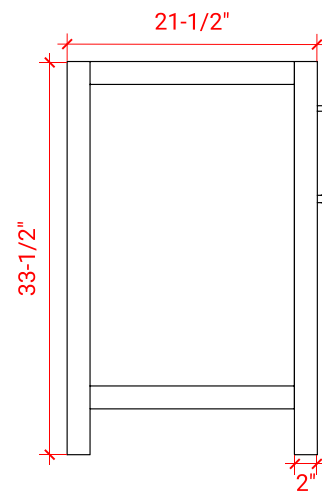

BRISTOL 72" DOUBLE SINK BASE CABINET

ARIEL

H072D

BASE CABINET DIMENSIONS

72" W x 21.5" D x 33.5" H

FEATURES

- Solid wood frame with engineered wood panels
- Dovetail drawers and joints
- Soft closing doors & drawers

HARDWARE FINISHES

Brushed Nickel Satin Brass Matte Black Polished Chrome

AVAILABLE COLORS

White Grey

FRONT VIEW

SIDE VIEW

PLAN VIEW

73" DOUBLE OVAL SINK COUNTERTOP WITH 1.5 IN. THICKNESS

ARIEL

OVERALL DIMENSIONS

73" W x 22" D x 1.5" H

COUNTERTOP OPTIONS

Carrara Marble
CW-073D-OVL-CT

White Quartz
WQ-073D-OVL-CT

FEATURES

- Solid countertop with mitered edges & seams
- Undermount white oval sink
- Pre-drilled for 8" widespread faucet

INCLUDED

- Countertop
- Matching Backsplash
- Oval Sinks

COUNTERTOP PLAN VIEW

EDGE SIDE VIEW

THREE DIMENSIONAL COUNTERTOP VIEW