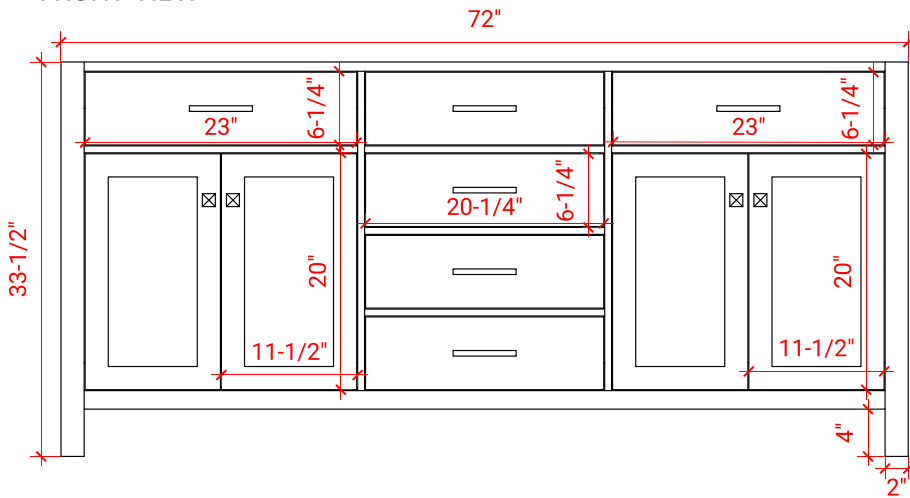

BRISTOL 72" DOUBLE SINK BASE CABINET

ARIEL

H072D

BASE CABINET DIMENSIONS

72" W x 21.5" D x 33.5" H

FEATURES

- Solid wood frame with engineered wood panels
- Dovetail drawers and joints
- Soft closing doors & drawers

HARDWARE FINISHES

Brushed Nickel Satin Brass Matte Black Polished Chrome

AVAILABLE COLORS

White Grey

FRONT VIEW

SIDE VIEW

PLAN VIEW

73" DOUBLE OVAL SINK COUNTERTOP WITH 1.5 IN. THICKNESS

ARIEL

OVERALL DIMENSIONS

73" W x 22" D x 1.5" H

COUNTERTOP OPTIONS

Carrara Marble
CW-073D-OVL-CT

White Quartz
WQ-073D-OVL-CT

FEATURES

- Solid countertop with mitered edges & seams
- Undermount white oval sink
- Pre-drilled for 8" widespread faucet

INCLUDED

- Countertop
- Matching Backsplash
- Oval Sinks

COUNTERTOP PLAN VIEW

EDGE SIDE VIEW

THREE DIMENSIONAL COUNTERTOP VIEW