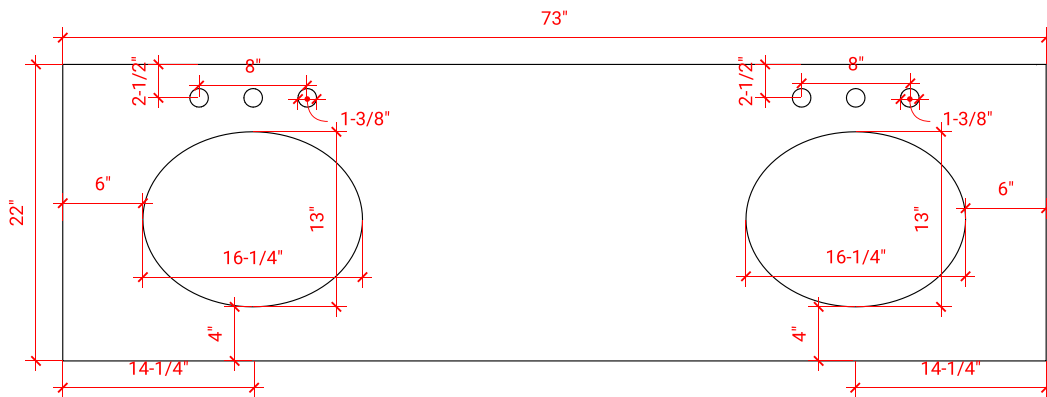

BRISTOL 72" DOUBLE SINK BASE CABINET

ARIEL

H072D

BASE CABINET DIMENSIONS

72" W x 21.5" D x 33.5" H

FEATURES

- Solid wood frame with engineered wood panels
- Dovetail drawers and joints
- Soft closing doors & drawers

ARIEL

OVERALL DIMENSIONS

73" W x 22" D x 1.5" H

COUNTERTOP OPTIONS

Carrara Marble
CW-073D-OVL-CT

White Quartz
WQ-073D-OVL-CT

FEATURES

- Solid countertop with mitered edges & seams
- Undermount white oval sink
- Pre-drilled for 8" widespread faucet

INCLUDED

- Countertop
- Matching Backsplash
- Oval Sinks

COUNTERTOP PLAN VIEW

EDGE SIDE VIEW

THREE DIMENSIONAL COUNTERTOP VIEW