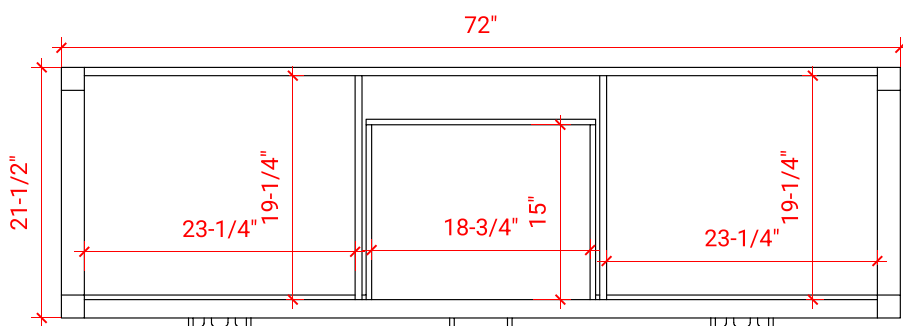

BRISTOL 72" DOUBLE SINK BASE CABINET

ARIEL

H072D

BASE CABINET DIMENSIONS

72" W x 21.5" D x 33.5" H

FEATURES

- Solid wood frame with engineered wood panels
- Dovetail drawers and joints
- Soft closing doors & drawers

HARDWARE FINISHES

Brushed Nickel Satin Brass Matte Black Polished Chrome

AVAILABLE COLORS

White Grey

FRONT VIEW

SIDE VIEW

PLAN VIEW

73" DOUBLE OVAL SINK COUNTERTOP WITH 1.5 IN. THICKNESS

ARIEL

OVERALL DIMENSIONS

73" W x 22" D x 1.5" H

COUNTERTOP OPTIONS

Carrara Marble
CW-073D-OVL-CT

White Quartz
WQ-073D-OVL-CT

FEATURES

- Solid countertop with mitered edges & seams
- Undermount white oval sink
- Pre-drilled for 8" widespread faucet

INCLUDED

- Countertop
- Matching Backsplash
- Oval Sinks

COUNTERTOP PLAN VIEW

EDGE SIDE VIEW

THREE DIMENSIONAL COUNTERTOP VIEW