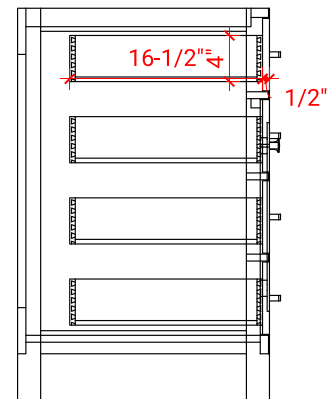

BRISTOL 72" DOUBLE SINK BASE CABINET

ARIEL

H072D

BASE CABINET DIMENSIONS

72" W x 21.5" D x 33.5" H

FEATURES

- Solid wood frame with engineered wood panels
- Dovetail drawers and joints
- Soft closing doors & drawers

HARDWARE FINISHES

Brushed Nickel Satin Brass Matte Black Polished Chrome

AVAILABLE COLORS

White Grey

FRONT VIEW

SIDE VIEW

PLAN VIEW

73" DOUBLE OVAL SINK COUNTERTOP WITH 1.5 IN. THICKNESS

ARIEL

OVERALL DIMENSIONS

73" W x 22" D x 1.5" H

COUNTERTOP OPTIONS

Carrara Marble
CW-073D-OVL-CT

White Quartz
WQ-073D-OVL-CT

FEATURES

- Solid countertop with mitered edges & seams
- Undermount white oval sink
- Pre-drilled for 8" widespread faucet

INCLUDED

- Countertop
- Matching Backsplash
- Oval Sinks

COUNTERTOP PLAN VIEW

EDGE SIDE VIEW

THREE DIMENSIONAL COUNTERTOP VIEW