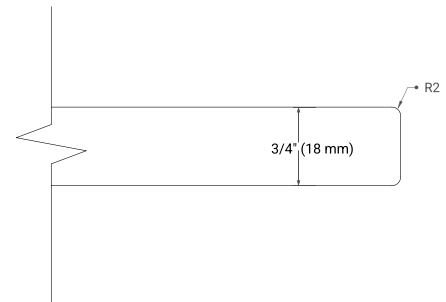

BRISTOL 72" DOUBLE SINK BASE CABINET

BASE CABINET DIMENSIONS

72" W x 21.5" D x 33.5" H

FEATURES

- Solid wood frame with engineered wood panels
- Dovetail drawers and joints
- Soft closing doors & drawers

HARDWARE FINISHES*

White Grey

FRONT VIEW

SIDE VIEW

PLAN VIEW

73" DOUBLE OVAL SINK COUNTERTOP WITH 0.75 IN. THICKNESS

ARIEL

OVERALL DIMENSIONS

73" W x 22" D x 0.75" H

COUNTERTOP OPTIONS

Carrara Marble

FEATURES

- Solid countertop with mitered edges & seams
- Undermount white oval sink
- Pre-drilled for 8" widespread faucet

INCLUDED

- Countertop
- Matching Backsplash
- Oval Sinks

COUNTERTOP PLAN VIEW

EDGE SIDE VIEW

THREE DIMENSIONAL COUNTERTOP VIEW