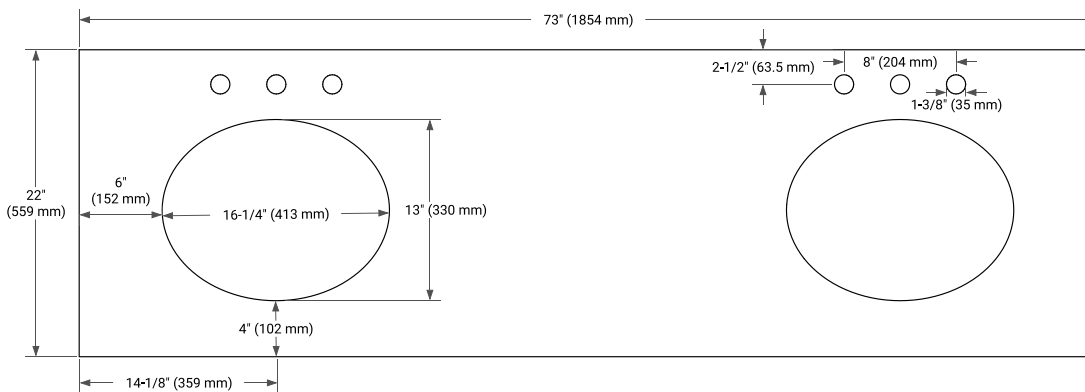

BRISTOL 72" DOUBLE SINK BASE CABINET

BASE CABINET DIMENSIONS

72" W x 21.5" D x 33.5" H

FEATURES

- Solid wood frame with engineered wood panels
- Dovetail drawers and joints
- Soft closing doors & drawers

HARDWARE FINISHES*

White Grey

FRONT VIEW

SIDE VIEW

PLAN VIEW

73" DOUBLE OVAL SINK COUNTERTOP WITH 0.75 IN. THICKNESS

ARIEL

OVERALL DIMENSIONS

73" W x 22" D x 0.75" H

COUNTERTOP OPTIONS

Carrara Marble

FEATURES

- Solid countertop with mitered edges & seams
- Undermount white oval sink
- Pre-drilled for 8" widespread faucet

INCLUDED

- Countertop
- Matching Backsplash
- Oval Sinks

COUNTERTOP PLAN VIEW

EDGE SIDE VIEW

THREE DIMENSIONAL COUNTERTOP VIEW