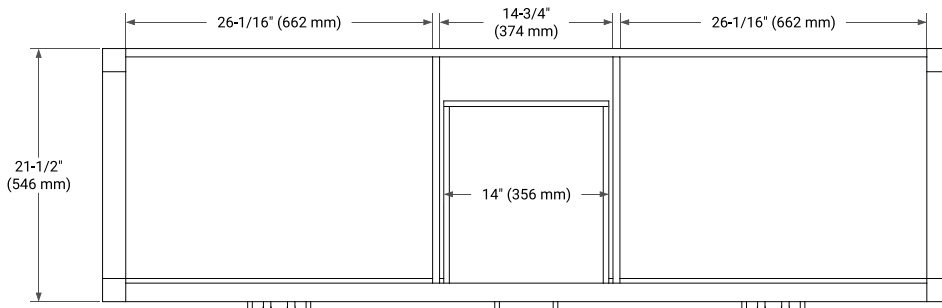

BRISTOL 72" DOUBLE SINK BASE CABINET

BASE CABINET DIMENSIONS

72" W x 21.5" D x 33.5" H

FEATURES

- Solid wood frame with engineered wood panels
- Dovetail drawers and joints
- Soft closing doors & drawers

HARDWARE FINISHES*

White Grey

FRONT VIEW

SIDE VIEW

PLAN VIEW

73" DOUBLE OVAL SINK COUNTERTOP WITH 0.75 IN. THICKNESS

ARIEL

OVERALL DIMENSIONS

73" W x 22" D x 0.75" H

COUNTERTOP OPTIONS

Carrara Marble

FEATURES

- Solid countertop with mitered edges & seams
- Undermount white oval sink
- Pre-drilled for 8" widespread faucet

INCLUDED

- Countertop
- Matching Backsplash
- Oval Sinks

COUNTERTOP PLAN VIEW

EDGE SIDE VIEW

THREE DIMENSIONAL COUNTERTOP VIEW