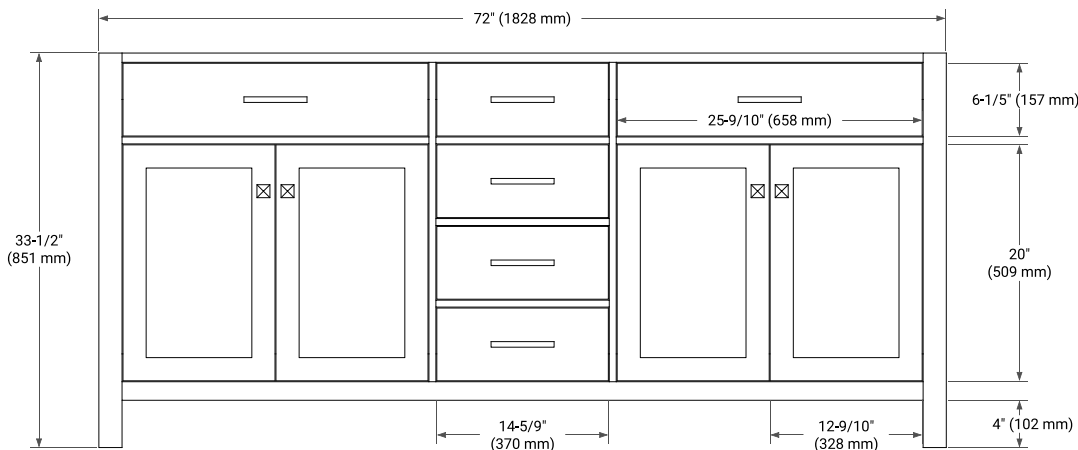

BRISTOL 72" DOUBLE SINK BASE CABINET

BASE CABINET DIMENSIONS

72" W x 21.5" D x 33.5" H

FEATURES

- Solid wood frame with engineered wood panels
- Dovetail drawers and joints
- Soft closing doors & drawers

HARDWARE FINISHES*

White Grey

FRONT VIEW

SIDE VIEW

PLAN VIEW

73" DOUBLE OVAL SINK COUNTERTOP WITH 0.75 IN. THICKNESS

ARIEL

OVERALL DIMENSIONS

73" W x 22" D x 0.75" H

COUNTERTOP OPTIONS

Carrara Marble

FEATURES

- Solid countertop with mitered edges & seams
- Undermount white oval sink
- Pre-drilled for 8" widespread faucet

INCLUDED

- Countertop
- Matching Backsplash
- Oval Sinks

COUNTERTOP PLAN VIEW

EDGE SIDE VIEW

THREE DIMENSIONAL COUNTERTOP VIEW