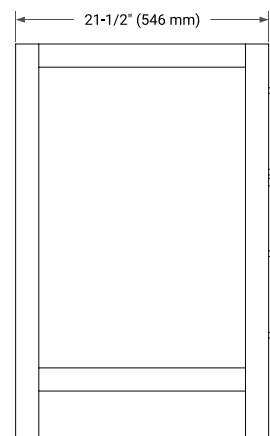

BRISTOL 72" DOUBLE SINK BASE CABINET

BASE CABINET DIMENSIONS

72" W x 21.5" D x 33.5" H

FEATURES

- Solid wood frame with engineered wood panels
- Dovetail drawers and joints
- Soft closing doors & drawers

HARDWARE FINISHES*

White Grey

FRONT VIEW

SIDE VIEW

PLAN VIEW

73" DOUBLE OVAL SINK COUNTERTOP WITH 0.75 IN. THICKNESS

ARIEL

OVERALL DIMENSIONS

73" W x 22" D x 0.75" H

COUNTERTOP PLAN VIEW

EDGE SIDE VIEW

THREE DIMENSIONAL COUNTERTOP VIEW