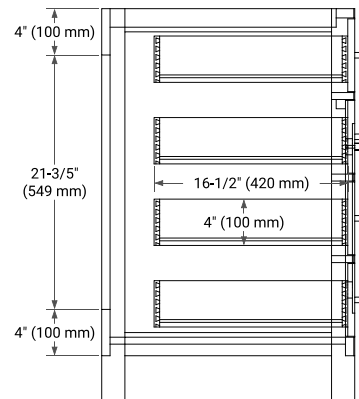

BRISTOL 72" DOUBLE SINK BASE CABINET

BASE CABINET DIMENSIONS

72" W x 21.5" D x 33.5" H

FEATURES

- Solid wood frame with engineered wood panels
- Dovetail drawers and joints
- Soft closing doors & drawers

HARDWARE FINISHES*

White Grey

FRONT VIEW

SIDE VIEW

PLAN VIEW

73" DOUBLE OVAL SINK COUNTERTOP WITH 0.75 IN. THICKNESS

ARIEL

OVERALL DIMENSIONS

73" W x 22" D x 0.75" H

COUNTERTOP PLAN VIEW

EDGE SIDE VIEW

THREE DIMENSIONAL COUNTERTOP VIEW