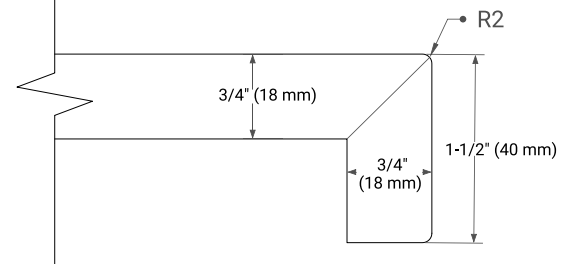

EDGE SIDE VIEW