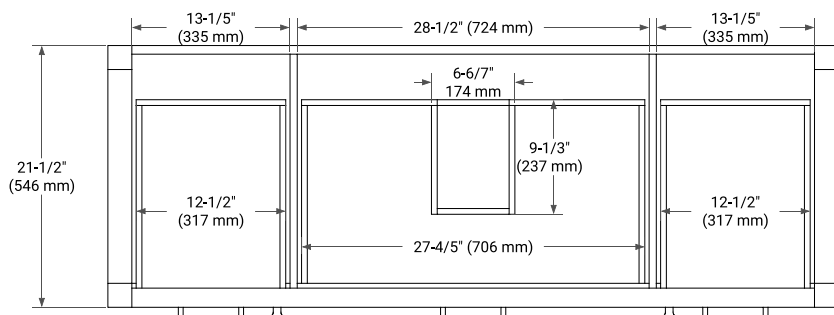

BRISTOL 60" SINGLE SINK BASE CABINET

ARIEL

BASE CABINET DIMENSIONS

60" W x 21.5" D x 33.5" H

FEATURES

- Solid wood frame with engineered wood panels
- Dovetail drawers and joints
- Soft closing doors & drawers

HARDWARE FINISHES*

Brushed Nickel   Satin Brass   Matte Black   Polished Chrome

Hardware comes preinstalled with the illustrated option. Other finishes are available on our online store if you prefer a different one.

AVAILABLE COLORS

White   Grey

FRONT VIEW

SIDE VIEW

PLAN VIEW