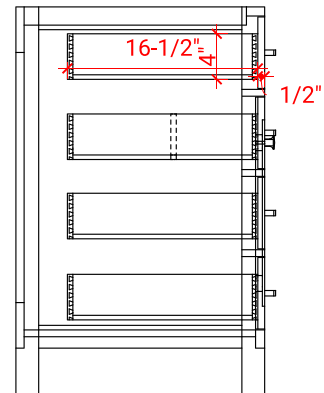

BRISTOL 60" SINGLE SINK BASE CABINET

ARIEL

H060S

BASE CABINET DIMENSIONS

60" W x 21.5" D x 33.5" H

FEATURES

- Solid wood frame with engineered wood panels
- Dovetail drawers and joints
- Soft closing doors & drawers

HARDWARE FINISHES

Brushed Nickel   Satin Brass   Matte Black   Polished Chrome

AVAILABLE COLORS

White   Grey

PLAN VIEW