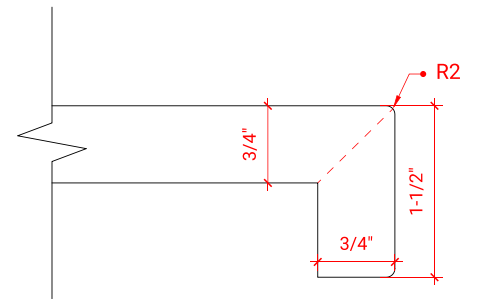

BRISTOL 60" SINGLE SINK BASE CABINET

ARIEL

H060S

BASE CABINET DIMENSIONS

60" W x 21.5" D x 33.5" H

FEATURES

- Solid wood frame with engineered wood panels
- Dovetail drawers and joints
- Soft closing doors & drawers

61" W x 22" D x 1.5" H

COUNTERTOP OPTIONS

Carrara Marble
CW-061S-OVL-CT

White Quartz
WQ-061S-OVL-CT

FEATURES

- Solid countertop with mitered edges & seams
- Undermount white oval sink
- Pre-drilled for 8" widespread faucet

INCLUDED

- Countertop
- Matching Backsplash
- Oval Sink

COUNTERTOP PLAN VIEW

EDGE SIDE VIEW

THREE DIMENSIONAL COUNTERTOP VIEW