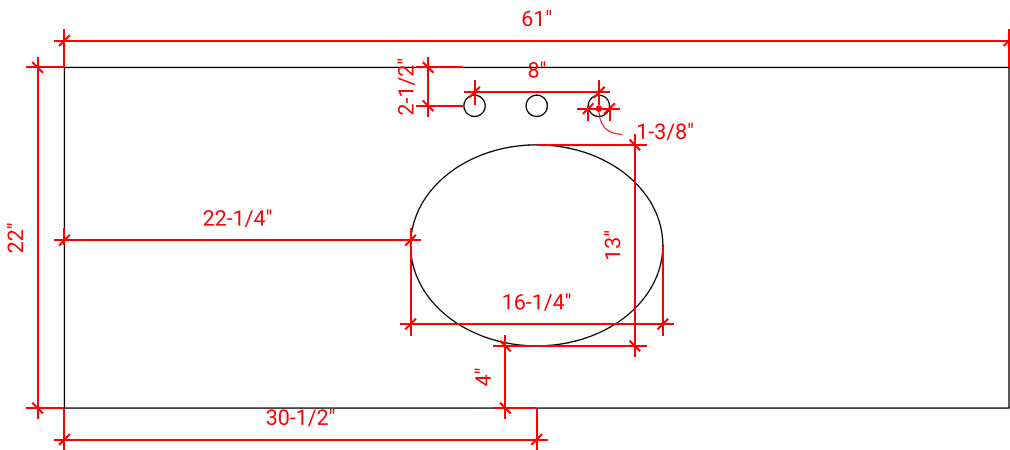

BRISTOL 60" SINGLE SINK BASE CABINET

ARIEL

H060S

BASE CABINET DIMENSIONS

60" W x 21.5" D x 33.5" H

FEATURES

- Solid wood frame with engineered wood panels
- Dovetail drawers and joints
- Soft closing doors & drawers

61" W x 22" D x 1.5" H

COUNTERTOP OPTIONS

Carrara Marble
CW-061S-OVL-CT

White Quartz
WQ-061S-OVL-CT

FEATURES

- Solid countertop with mitered edges & seams
- Undermount white oval sink
- Pre-drilled for 8" widespread faucet

INCLUDED

- Countertop
- Matching Backsplash
- Oval Sink

COUNTERTOP PLAN VIEW

EDGE SIDE VIEW

THREE DIMENSIONAL COUNTERTOP VIEW