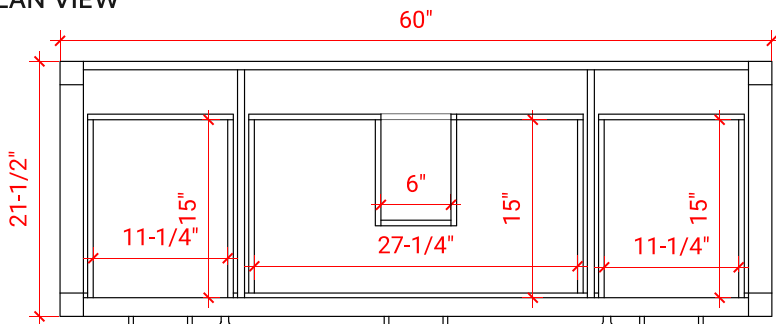

BRISTOL 60" SINGLE SINK BASE CABINET

ARIEL

H060S

BASE CABINET DIMENSIONS

60" W x 21.5" D x 33.5" H

FEATURES

- Solid wood frame with engineered wood panels
- Dovetail drawers and joints
- Soft closing doors & drawers

HARDWARE FINISHES

Brushed Nickel   Satin Brass   Matte Black   Polished Chrome

AVAILABLE COLORS

White   Grey

PLAN VIEW