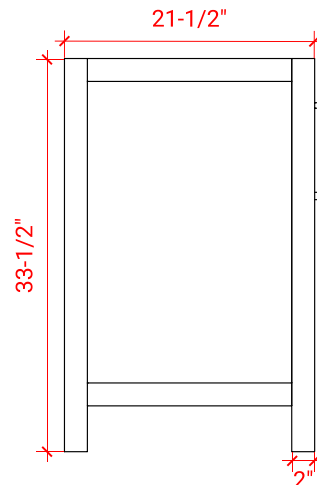

BRISTOL 60" SINGLE SINK BASE CABINET

ARIEL

H060S

BASE CABINET DIMENSIONS

60" W x 21.5" D x 33.5" H

FEATURES

- Solid wood frame with engineered wood panels
- Dovetail drawers and joints
- Soft closing doors & drawers

HARDWARE FINISHES

Brushed Nickel   Satin Brass   Matte Black   Polished Chrome

AVAILABLE COLORS

White   Grey

SIDE VIEW