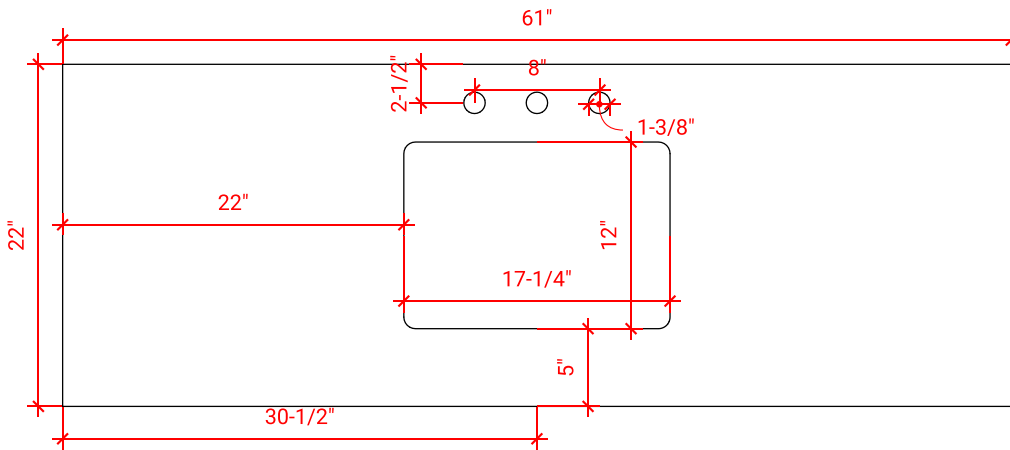

61" SINGLE RECTANGLE SINK COUNTERTOP WITH 1.5 IN. THICKNESS

ARIEL

OVERALL DIMENSIONS

61" W x 22" D x 1.5" H

COUNTERTOP OPTIONS

FEATURES

- Solid countertop with mitered edges & seams
- Undermount white rectangular sink
- Pre-drilled for 8" widespread faucet

INCLUDED

- Countertop
- Matching Backsplash
- Rectangle Sink

COUNTERTOP PLAN VIEW