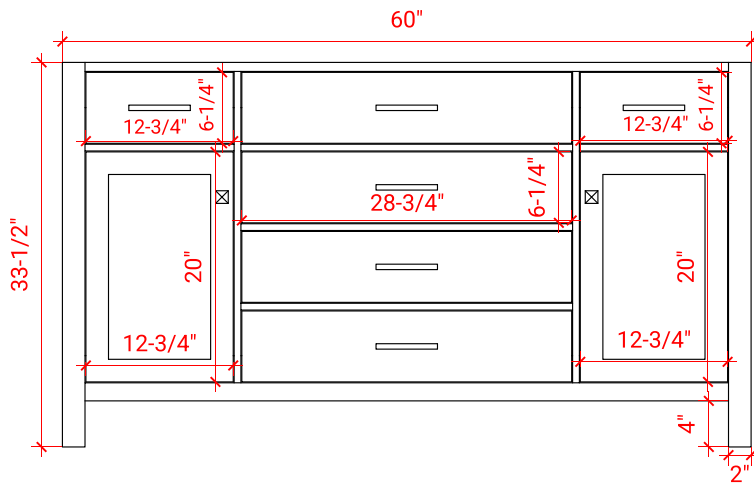

AVAILABLE COLORS

White   Grey

FRONT VIEW