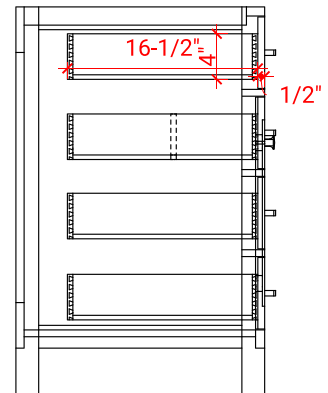

BRISTOL 60" SINGLE SINK BASE CABINET

ARIEL

H060S

BASE CABINET DIMENSIONS

60" W x 21.5" D x 33.5" H

FEATURES

- Solid wood frame with engineered wood panels
- Dovetail drawers and joints
- Soft closing doors & drawers

HARDWARE FINISHES

Brushed Nickel   Satin Brass   Matte Black   Polished Chrome

AVAILABLE COLORS

White   Grey

PLAN VIEW