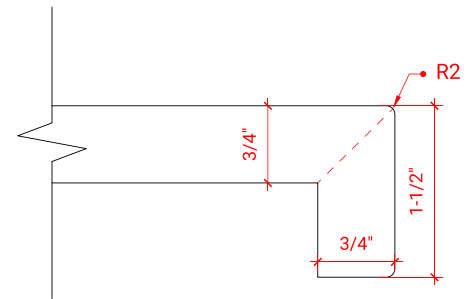

EDGE SIDE VIEW