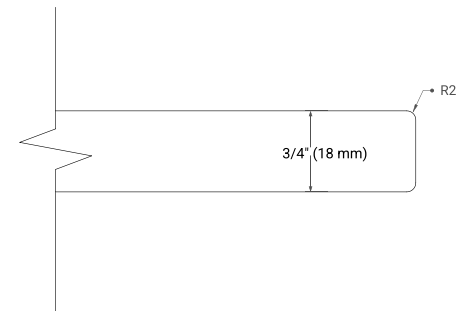

BRISTOL 60" SINGLE SINK BASE CABINET

ARIEL

BASE CABINET DIMENSIONS

60" W x 21.5" D x 33.5" H

FEATURES

- Solid wood frame with engineered wood panels
- Dovetail drawers and joints
- Soft closing doors & drawers

AVAILABLE COLORS

White Grey

FRONT VIEW

SIDE VIEW

PLAN VIEW

OVERALL DIMENSIONS

61" W x 22" D x 0.75" H

COUNTERTOP OPTIONS

Carrara Marble

FEATURES

- Solid countertop with mitered edges & seams
- Undermount white oval sink
- Pre-drilled for 8" widespread faucet

INCLUDED

- Countertop
- Matching Backsplash
- Oval Sink

COUNTERTOP PLAN VIEW

EDGE SIDE VIEW

THREE DIMENSIONAL COUNTERTOP VIEW