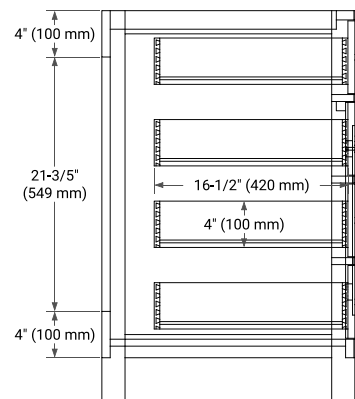

BRISTOL 60" SINGLE SINK BASE CABINET

ARIEL

BASE CABINET DIMENSIONS

60" W x 21.5" D x 33.5" H

FEATURES

- Solid wood frame with engineered wood panels
- Dovetail drawers and joints
- Soft closing doors & drawers

AVAILABLE COLORS

White Grey

FRONT VIEW

SIDE VIEW

PLAN VIEW

OVERALL DIMENSIONS

61" W x 22" D x 0.75" H

COUNTERTOP OPTIONS

Carrara Marble

FEATURES

- Solid countertop with mitered edges & seams
- Undermount white oval sink
- Pre-drilled for 8" widespread faucet

INCLUDED

- Countertop
- Matching Backsplash
- Oval Sink

COUNTERTOP PLAN VIEW

EDGE SIDE VIEW

THREE DIMENSIONAL COUNTERTOP VIEW