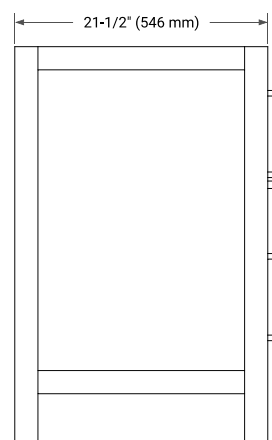

BRISTOL 60" SINGLE SINK BASE CABINET

ARIEL

BASE CABINET DIMENSIONS

60" W x 21.5" D x 33.5" H

FEATURES

- Solid wood frame with engineered wood panels
- Dovetail drawers and joints
- Soft closing doors & drawers

AVAILABLE COLORS

White Grey

FRONT VIEW

SIDE VIEW

PLAN VIEW

OVERALL DIMENSIONS

61" W x 22" D x 0.75" H

COUNTERTOP OPTIONS

Carrara Marble

FEATURES

- Solid countertop with mitered edges & seams
- Undermount white oval sink
- Pre-drilled for 8" widespread faucet

INCLUDED

- Countertop
- Matching Backsplash
- Oval Sink

COUNTERTOP PLAN VIEW

EDGE SIDE VIEW

THREE DIMENSIONAL COUNTERTOP VIEW