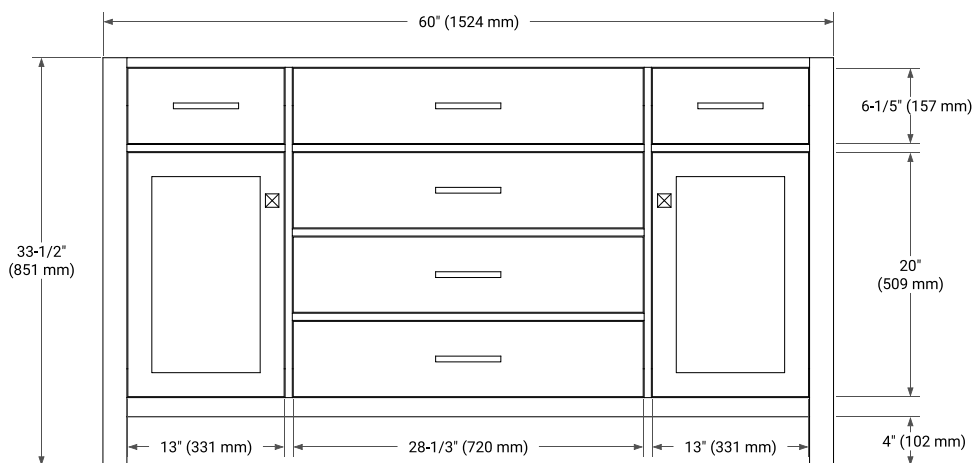

BRISTOL 60" SINGLE SINK BASE CABINET

ARIEL

BASE CABINET DIMENSIONS

60" W x 21.5" D x 33.5" H

FEATURES

- Solid wood frame with engineered wood panels
- Dovetail drawers and joints
- Soft closing doors & drawers

AVAILABLE COLORS

White Grey

FRONT VIEW

SIDE VIEW

PLAN VIEW

OVERALL DIMENSIONS

61" W x 22" D x 0.75" H

COUNTERTOP OPTIONS

Carrara Marble

FEATURES

- Solid countertop with mitered edges & seams
- Undermount white oval sink
- Pre-drilled for 8" widespread faucet

INCLUDED

- Countertop
- Matching Backsplash
- Oval Sink

COUNTERTOP PLAN VIEW

EDGE SIDE VIEW

THREE DIMENSIONAL COUNTERTOP VIEW