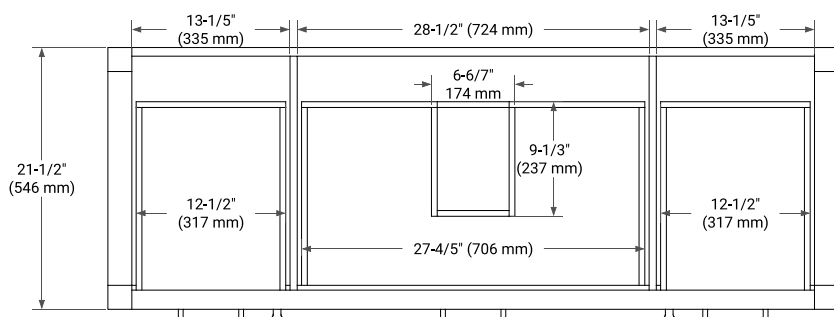

BRISTOL 60" SINGLE SINK BASE CABINET

ARIEL

BASE CABINET DIMENSIONS

60" W x 21.5" D x 33.5" H

FEATURES

- Solid wood frame with engineered wood panels
- Dovetail drawers and joints
- Soft closing doors & drawers

AVAILABLE COLORS

White Grey

FRONT VIEW

SIDE VIEW

PLAN VIEW

OVERALL DIMENSIONS

61" W x 22" D x 0.75" H

COUNTERTOP OPTIONS

Carrara Marble

FEATURES

- Solid countertop with mitered edges & seams
- Undermount white oval sink
- Pre-drilled for 8" widespread faucet

INCLUDED

- Countertop
- Matching Backsplash
- Oval Sink

COUNTERTOP PLAN VIEW

EDGE SIDE VIEW

THREE DIMENSIONAL COUNTERTOP VIEW