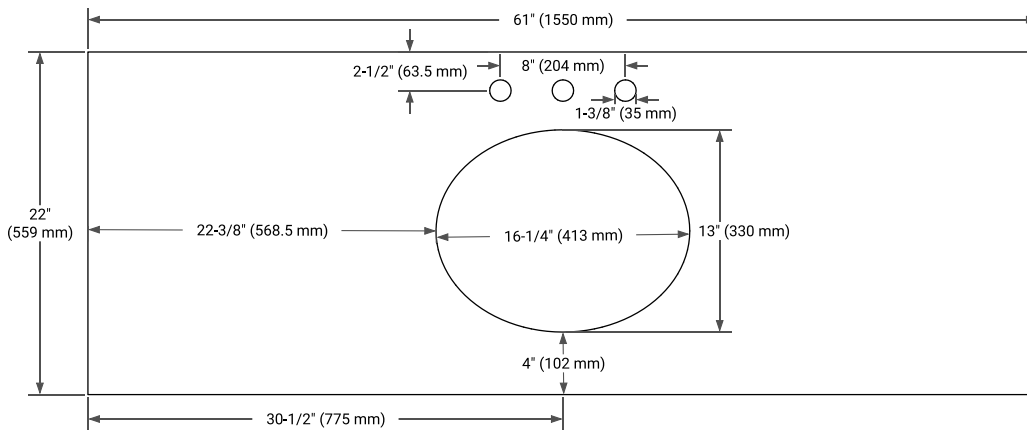

BRISTOL 60" SINGLE SINK BASE CABINET

ARIEL

BASE CABINET DIMENSIONS

60" W x 21.5" D x 33.5" H

FEATURES

- Solid wood frame with engineered wood panels
- Dovetail drawers and joints
- Soft closing doors & drawers

AVAILABLE COLORS

White Grey

FRONT VIEW

SIDE VIEW

PLAN VIEW

OVERALL DIMENSIONS

61" W x 22" D x 0.75" H

COUNTERTOP OPTIONS

Carrara Marble

FEATURES

- Solid countertop with mitered edges & seams
- Undermount white oval sink
- Pre-drilled for 8" widespread faucet

INCLUDED

- Countertop
- Matching Backsplash
- Oval Sink

COUNTERTOP PLAN VIEW

EDGE SIDE VIEW

THREE DIMENSIONAL COUNTERTOP VIEW