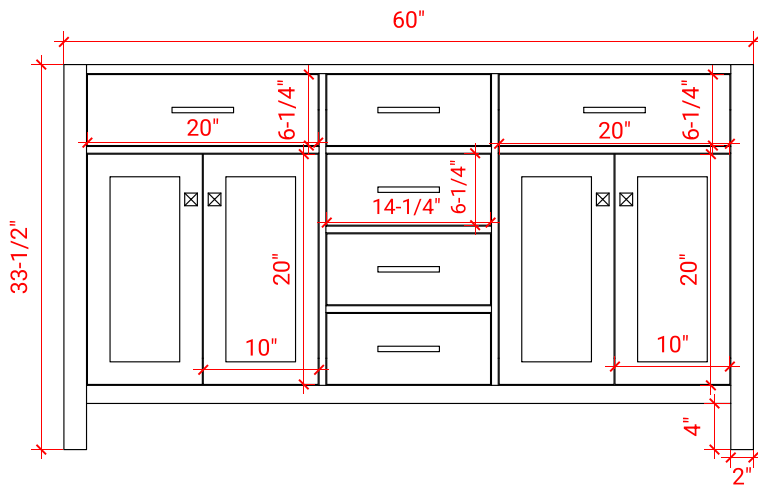

BRISTOL 60" DOUBLE SINK BASE CABINET

ARIEL

H060D

BASE CABINET DIMENSIONS

60" W x 21.5" D x 33.5" H

FEATURES

- Solid wood frame with engineered wood panels
- Dovetail drawers and joints
- Soft closing doors & drawers

HARDWARE FINISHES

Brushed Nickel Satin Brass Matte Black Polished Chrome

AVAILABLE COLORS

White Grey

FRONT VIEW

SIDE VIEW

PLAN VIEW

61" DOUBLE OVAL SINK COUNTERTOP WITH 1.5 IN. THICKNESS

ARIEL

OVERALL DIMENSIONS

61" W x 22" D x 1.5" H

COUNTERTOP OPTIONS

Carrara Marble
CW-061D-OVL-CT

White Quartz
WQ-061D-OVL-CT

FEATURES

- Solid countertop with mitered edges & seams
- Undermount white oval sink
- Pre-drilled for 8" widespread faucet

INCLUDED

- Countertop
- Matching Backsplash
- Oval Sinks

COUNTERTOP PLAN VIEW

EDGE SIDE VIEW

THREE DIMENSIONAL COUNTERTOP VIEW