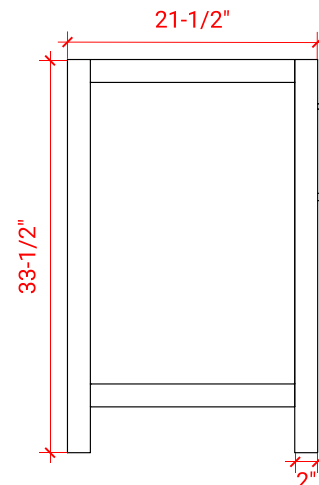

BRISTOL 60" DOUBLE SINK BASE CABINET

ARIEL

H060D

BASE CABINET DIMENSIONS

60" W x 21.5" D x 33.5" H

FEATURES

- Solid wood frame with engineered wood panels
- Dovetail drawers and joints
- Soft closing doors & drawers

HARDWARE FINISHES

Brushed Nickel Satin Brass Matte Black Polished Chrome

AVAILABLE COLORS

White Grey

FRONT VIEW

SIDE VIEW

PLAN VIEW

61" DOUBLE OVAL SINK COUNTERTOP WITH 1.5 IN. THICKNESS

ARIEL

OVERALL DIMENSIONS

61" W x 22" D x 1.5" H

COUNTERTOP OPTIONS

Carrara Marble
CW-061D-OVL-CT

White Quartz
WQ-061D-OVL-CT

FEATURES

- Solid countertop with mitered edges & seams
- Undermount white oval sink
- Pre-drilled for 8" widespread faucet

INCLUDED

- Countertop
- Matching Backsplash
- Oval Sinks

COUNTERTOP PLAN VIEW

EDGE SIDE VIEW

THREE DIMENSIONAL COUNTERTOP VIEW