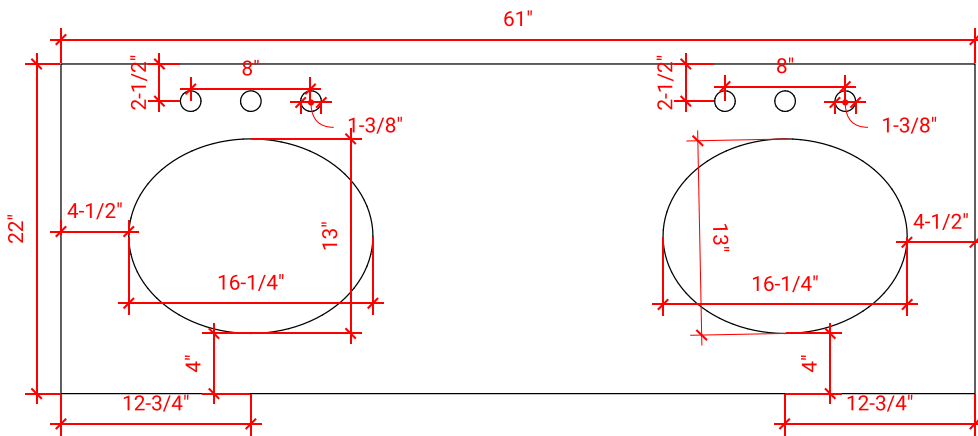

BRISTOL 60" DOUBLE SINK BASE CABINET

ARIEL

H060D

BASE CABINET DIMENSIONS

60" W x 21.5" D x 33.5" H

FEATURES

- Solid wood frame with engineered wood panels
- Dovetail drawers and joints
- Soft closing doors & drawers

ARIEL

OVERALL DIMENSIONS

61" W x 22" D x 1.5" H

COUNTERTOP OPTIONS

Carrara Marble
CW-061D-OVL-CT

White Quartz
WQ-061D-OVL-CT

FEATURES

- Solid countertop with mitered edges & seams
- Undermount white oval sink
- Pre-drilled for 8" widespread faucet

INCLUDED

- Countertop
- Matching Backsplash
- Oval Sinks

COUNTERTOP PLAN VIEW

EDGE SIDE VIEW

THREE DIMENSIONAL COUNTERTOP VIEW