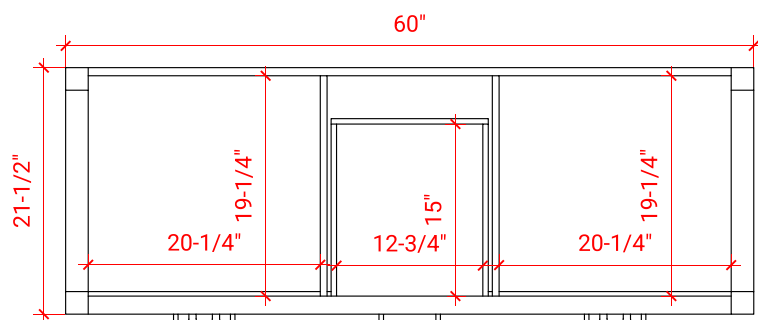

BRISTOL 60" DOUBLE SINK BASE CABINET

ARIEL

H060D

BASE CABINET DIMENSIONS

60" W x 21.5" D x 33.5" H

FEATURES

- Solid wood frame with engineered wood panels
- Dovetail drawers and joints
- Soft closing doors & drawers

HARDWARE FINISHES

Brushed Nickel Satin Brass Matte Black Polished Chrome

AVAILABLE COLORS

White Grey

FRONT VIEW

SIDE VIEW

PLAN VIEW

61" DOUBLE OVAL SINK COUNTERTOP WITH 1.5 IN. THICKNESS

ARIEL

OVERALL DIMENSIONS

61" W x 22" D x 1.5" H

COUNTERTOP OPTIONS

Carrara Marble
CW-061D-OVL-CT

White Quartz
WQ-061D-OVL-CT

FEATURES

- Solid countertop with mitered edges & seams
- Undermount white oval sink
- Pre-drilled for 8" widespread faucet

INCLUDED

- Countertop
- Matching Backsplash
- Oval Sinks

COUNTERTOP PLAN VIEW

EDGE SIDE VIEW

THREE DIMENSIONAL COUNTERTOP VIEW