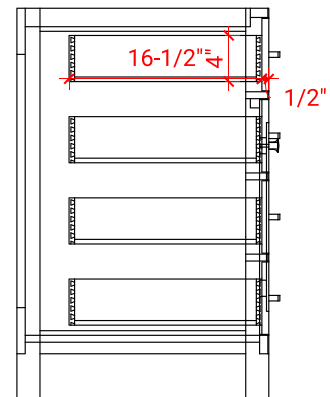

BRISTOL 60" DOUBLE SINK BASE CABINET

ARIEL

H060D

BASE CABINET DIMENSIONS

60" W x 21.5" D x 33.5" H

FEATURES

- Solid wood frame with engineered wood panels
- Dovetail drawers and joints
- Soft closing doors & drawers

HARDWARE FINISHES

Brushed Nickel Satin Brass Matte Black Polished Chrome

AVAILABLE COLORS

White Grey

FRONT VIEW

SIDE VIEW

PLAN VIEW

61" DOUBLE OVAL SINK COUNTERTOP WITH 1.5 IN. THICKNESS

ARIEL

OVERALL DIMENSIONS

61" W x 22" D x 1.5" H

COUNTERTOP OPTIONS

Carrara Marble
CW-061D-OVL-CT

White Quartz
WQ-061D-OVL-CT

FEATURES

- Solid countertop with mitered edges & seams
- Undermount white oval sink
- Pre-drilled for 8" widespread faucet

INCLUDED

- Countertop
- Matching Backsplash
- Oval Sinks

COUNTERTOP PLAN VIEW

EDGE SIDE VIEW

THREE DIMENSIONAL COUNTERTOP VIEW