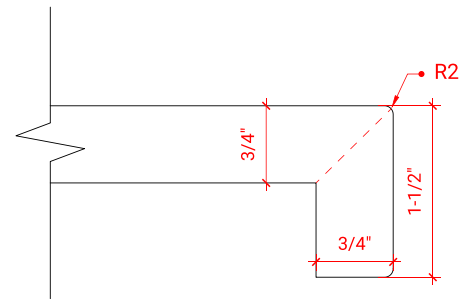

BRISTOL 60" DOUBLE SINK BASE CABINET

ARIEL

H060D

BASE CABINET DIMENSIONS

60" W x 21.5" D x 33.5" H

FEATURES

- Solid wood frame with engineered wood panels
- Dovetail drawers and joints
- Soft closing doors & drawers

ARIEL

OVERALL DIMENSIONS

61" W x 22" D x 1.5" H

COUNTERTOP OPTIONS

Carrara Marble
CW-061D-OVL-CT

White Quartz
WQ-061D-OVL-CT

FEATURES

- Solid countertop with mitered edges & seams
- Undermount white oval sink
- Pre-drilled for 8" widespread faucet

INCLUDED

- Countertop
- Matching Backsplash
- Oval Sinks

COUNTERTOP PLAN VIEW

EDGE SIDE VIEW

THREE DIMENSIONAL COUNTERTOP VIEW