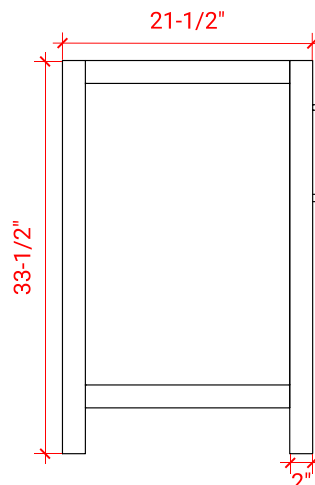

BRISTOL 60" SINGLE SINK BASE CABINET

ARIEL

H060S

BASE CABINET DIMENSIONS

60" W x 21.5" D x 33.5" H

FEATURES

- Solid wood frame with engineered wood panels
- Dovetail drawers and joints
- Soft closing doors & drawers

HARDWARE FINISHES

Brushed Nickel   Satin Brass   Matte Black   Polished Chrome

AVAILABLE COLORS

White   Grey

SIDE VIEW