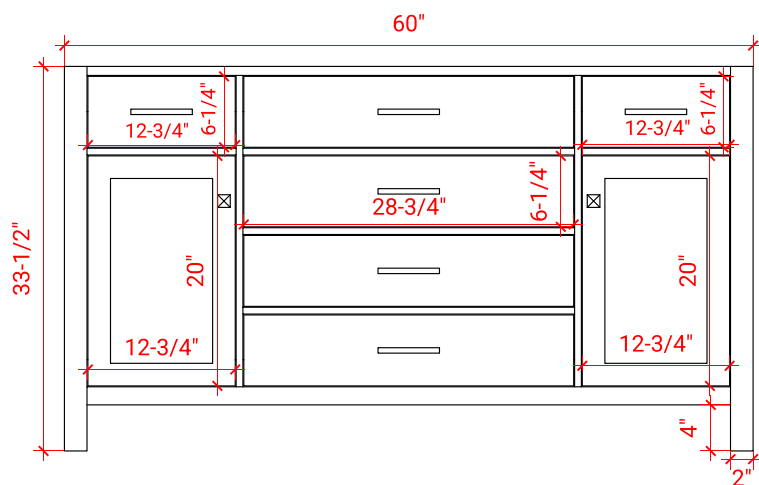

AVAILABLE COLORS

White   Grey

FRONT VIEW