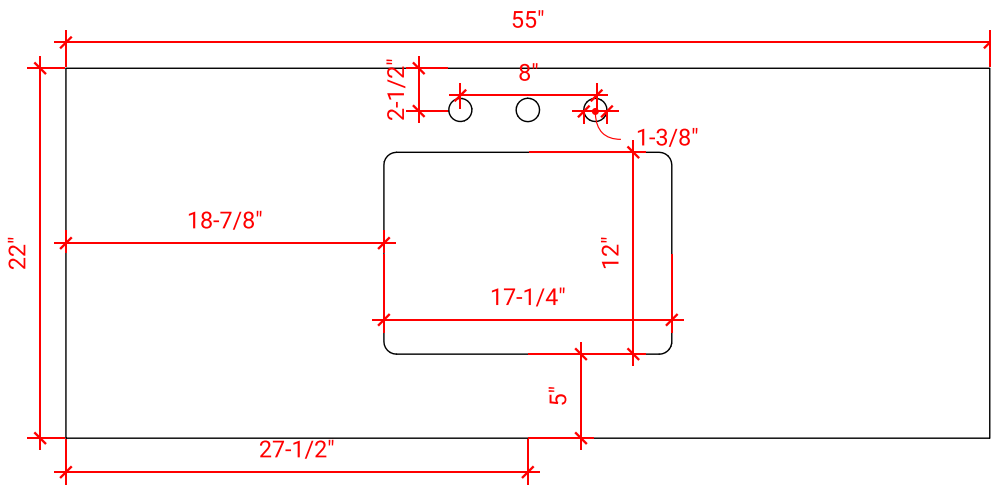

BRISTOL 54" SINGLE SINK BASE CABINET

ARIEL

H054S

BASE CABINET DIMENSIONS

54" W x 21.5" D x 33.5" H

FEATURES

- Solid wood frame with engineered wood panels
- Dovetail drawers and joints
- Soft closing doors & drawers

ARIEL

OVERALL DIMENSIONS

55" W x 22" D x 1.5" H

COUNTERTOP OPTIONS

Carrara Marble
CW-055S-REC-CT

White Quartz
WQ-055S-REC-CT

FEATURES

- Solid countertop with mitered edges & seams
- Undermount white rectangular sink
- Pre-drilled for 8" widespread faucet

INCLUDED

- Countertop
- Matching Backsplash
- Rectangle Sink

COUNTERTOP PLAN VIEW

EDGE SIDE VIEW

THREE DIMENSIONAL COUNTERTOP VIEW