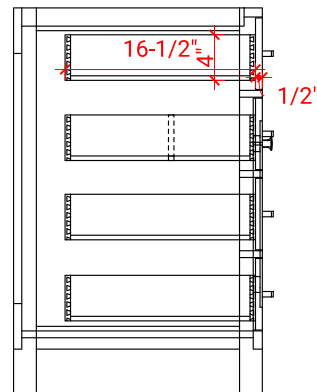

BRISTOL 54" SINGLE SINK BASE CABINET

ARIEL

H054S

BASE CABINET DIMENSIONS

54" W x 21.5" D x 33.5" H

FEATURES

- Solid wood frame with engineered wood panels
- Dovetail drawers and joints
- Soft closing doors & drawers

HARDWARE FINISHES

Brushed Nickel Satin Brass Matte Black Polished Chrome

AVAILABLE COLORS

White Grey

FRONT VIEW

SIDE VIEW

PLAN VIEW

55" SINGLE RECTANGLE SINK COUNTERTOP WITH 1.5 IN. THICKNESS

ARIEL

OVERALL DIMENSIONS

55" W x 22" D x 1.5" H

COUNTERTOP OPTIONS

Carrara Marble
CW-055S-REC-CT

White Quartz
WQ-055S-REC-CT

FEATURES

- Solid countertop with mitered edges & seams
- Undermount white rectangular sink
- Pre-drilled for 8" widespread faucet

INCLUDED

- Countertop
- Matching Backsplash
- Rectangle Sink

COUNTERTOP PLAN VIEW

EDGE SIDE VIEW

THREE DIMENSIONAL COUNTERTOP VIEW