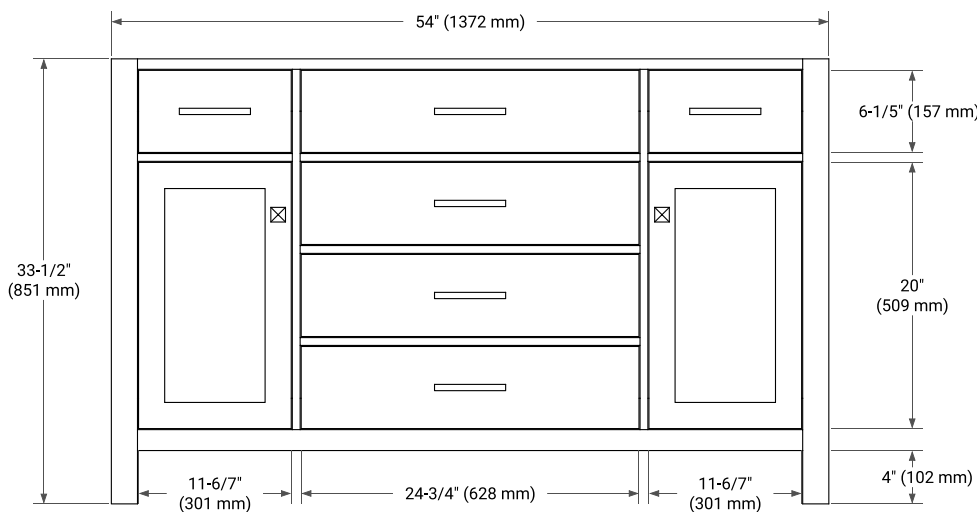

BRISTOL 54" SINGLE SINK BASE CABINET

ARIEL

BASE CABINET DIMENSIONS

54" W x 21.5" D x 33.5" H

FEATURES

- Solid wood frame with engineered wood panels
- Dovetail drawers and joints
- Soft closing doors & drawers

AVAILABLE COLORS

White Grey

FRONT VIEW

SIDE VIEW

PLAN VIEW

OVERALL DIMENSIONS

55" W x 22" D x 1.5" H

COUNTERTOP OPTIONS

COUNTERTOP PLAN VIEW

EDGE SIDE VIEW

THREE DIMENSIONAL COUNTERTOP VIEW