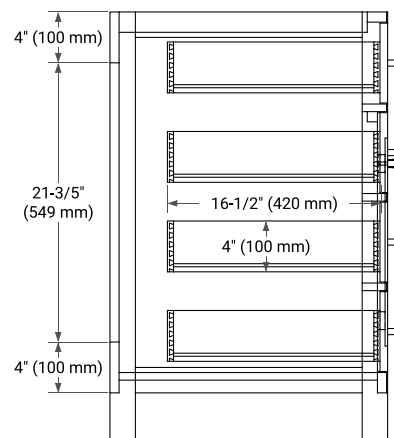

BRISTOL 54" SINGLE SINK BASE CABINET

ARIEL

BASE CABINET DIMENSIONS

54" W x 21.5" D x 33.5" H

FEATURES

- Solid wood frame with engineered wood panels
- Dovetail drawers and joints
- Soft closing doors & drawers

AVAILABLE COLORS

White Grey

FRONT VIEW

SIDE VIEW

PLAN VIEW

OVERALL DIMENSIONS

55" W x 22" D x 1.5" H

COUNTERTOP OPTIONS

COUNTERTOP PLAN VIEW

EDGE SIDE VIEW

THREE DIMENSIONAL COUNTERTOP VIEW