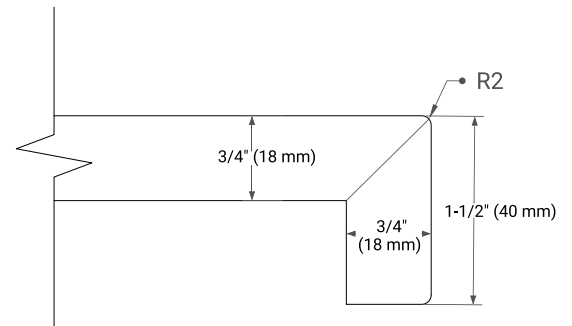

BRISTOL 54" SINGLE SINK BASE CABINET

ARIEL

BASE CABINET DIMENSIONS

54" W x 21.5" D x 33.5" H

FEATURES

- Solid wood frame with engineered wood panels
- Dovetail drawers and joints
- Soft closing doors & drawers

AVAILABLE COLORS

White Grey

FRONT VIEW

SIDE VIEW

PLAN VIEW

OVERALL DIMENSIONS

55" W x 22" D x 1.5" H

COUNTERTOP OPTIONS

Carrara Marble

White Quartz

FEATURES

- Solid countertop with mitered edges & seams
- Undermount white oval sink
- Pre-drilled for 8" widespread faucet

INCLUDED

- Countertop
- Matching Backsplash
- Oval Sink

COUNTERTOP PLAN VIEW

EDGE SIDE VIEW

THREE DIMENSIONAL COUNTERTOP VIEW