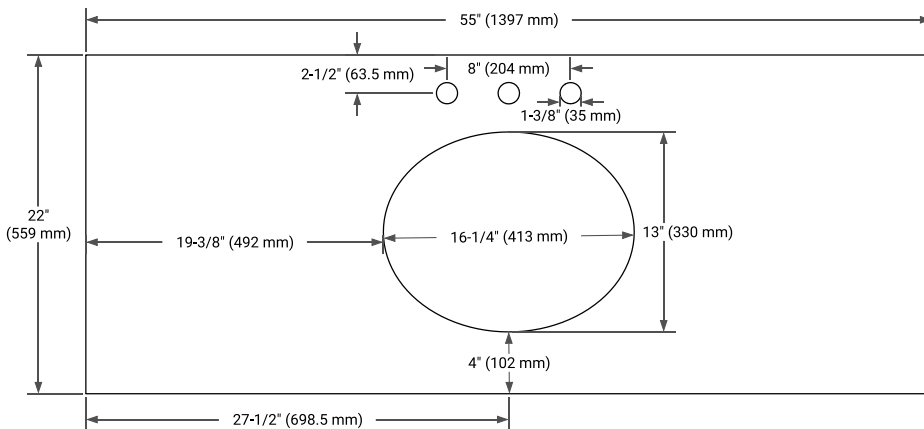

BRISTOL 54" SINGLE SINK BASE CABINET

ARIEL

BASE CABINET DIMENSIONS

54" W x 21.5" D x 33.5" H

FEATURES

- Solid wood frame with engineered wood panels
- Dovetail drawers and joints
- Soft closing doors & drawers

AVAILABLE COLORS

White Grey

FRONT VIEW

SIDE VIEW

PLAN VIEW

OVERALL DIMENSIONS

55" W x 22" D x 1.5" H

COUNTERTOP OPTIONS

Carrara Marble

White Quartz

FEATURES

- Solid countertop with mitered edges & seams
- Undermount white oval sink
- Pre-drilled for 8" widespread faucet

INCLUDED

- Countertop
- Matching Backsplash
- Oval Sink

COUNTERTOP PLAN VIEW

EDGE SIDE VIEW

THREE DIMENSIONAL COUNTERTOP VIEW