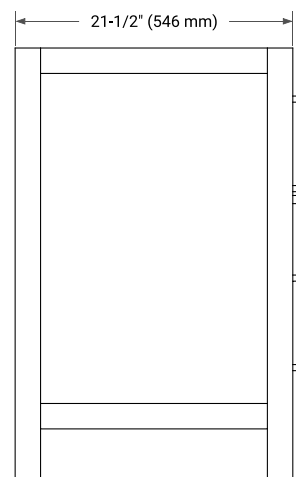

BRISTOL 54" SINGLE SINK BASE CABINET

ARIEL

BASE CABINET DIMENSIONS

54" W x 21.5" D x 33.5" H

FEATURES

- Solid wood frame with engineered wood panels
- Dovetail drawers and joints
- Soft closing doors & drawers

AVAILABLE COLORS

White Grey

FRONT VIEW

SIDE VIEW

PLAN VIEW

OVERALL DIMENSIONS

55" W x 22" D x 1.5" H

COUNTERTOP OPTIONS

Carrara Marble

White Quartz

FEATURES

- Solid countertop with mitered edges & seams
- Undermount white oval sink
- Pre-drilled for 8" widespread faucet

INCLUDED

- Countertop
- Matching Backsplash
- Oval Sink

COUNTERTOP PLAN VIEW

EDGE SIDE VIEW

THREE DIMENSIONAL COUNTERTOP VIEW