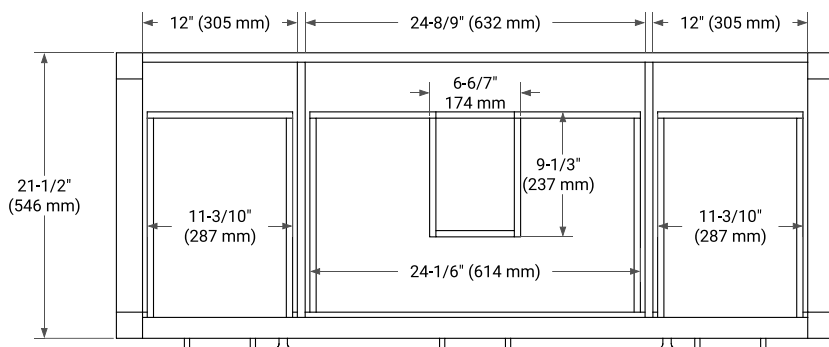

BRISTOL 54" SINGLE SINK BASE CABINET

ARIEL

BASE CABINET DIMENSIONS

54" W x 21.5" D x 33.5" H

FEATURES

- Solid wood frame with engineered wood panels
- Dovetail drawers and joints
- Soft closing doors & drawers

AVAILABLE COLORS

White Grey

FRONT VIEW

SIDE VIEW

PLAN VIEW

OVERALL DIMENSIONS

55" W x 22" D x 1.5" H

COUNTERTOP OPTIONS

COUNTERTOP PLAN VIEW

EDGE SIDE VIEW

THREE DIMENSIONAL COUNTERTOP VIEW