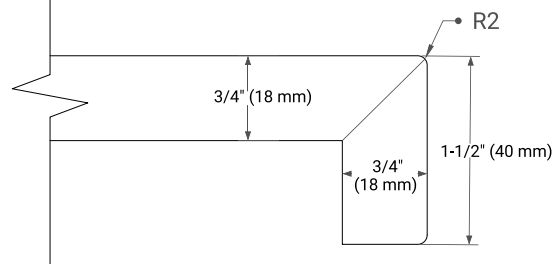

EDGE SIDE VIEW