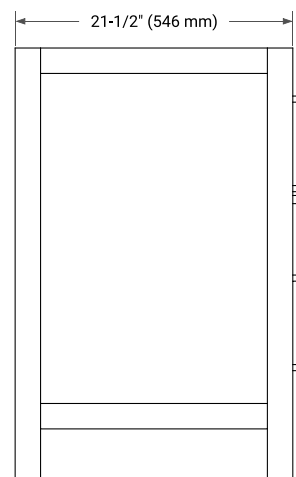

BRISTOL 54" SINGLE SINK BASE CABINET

ARIEL

BASE CABINET DIMENSIONS

54" W x 21.5" D x 33.5" H

FEATURES

- Solid wood frame with engineered wood panels
- Dovetail drawers and joints
- Soft closing doors & drawers

HARDWARE FINISHES*

Brushed Nickel   Satin Brass   Matte Black   Polished Chrome

Hardware comes preinstalled with the illustrated option. Other finishes are available on our online store if you prefer a different one.

AVAILABLE COLORS

White   Grey

FRONT VIEW

SIDE VIEW

PLAN VIEW