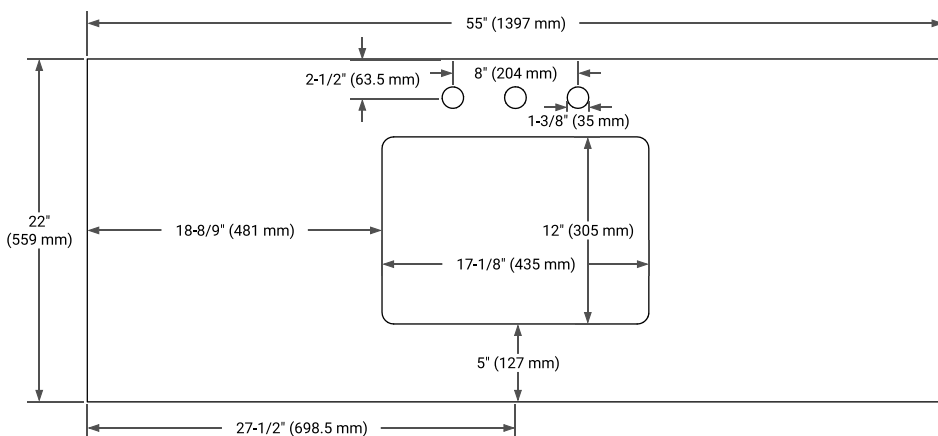

55" SINGLE RECTANGLE SINK COUNTERTOP WITH 1.5 IN. THICKNESS

ARIEL

OVERALL DIMENSIONS

55" W x 22" D x 1.5" H

COUNTERTOP OPTIONS

FEATURES

- Solid countertop with mitered edges & seams
- Undermount white rectangular sink
- Pre-drilled for 8" widespread faucet

INCLUDED

- Countertop
- Matching Backsplash
- Rectangle Sink

COUNTERTOP PLAN VIEW