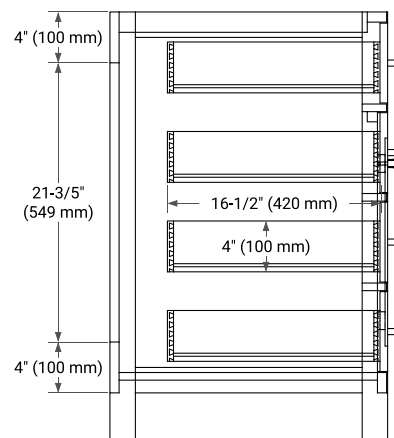

BRISTOL 54" SINGLE SINK BASE CABINET

ARIEL

BASE CABINET DIMENSIONS

54" W x 21.5" D x 33.5" H

FEATURES

- Solid wood frame with engineered wood panels
- Dovetail drawers and joints
- Soft closing doors & drawers

HARDWARE FINISHES*

Brushed Nickel   Satin Brass   Matte Black   Polished Chrome

Hardware comes preinstalled with the illustrated option. Other finishes are available on our online store if you prefer a different one.

AVAILABLE COLORS

White   Grey

FRONT VIEW

SIDE VIEW

PLAN VIEW