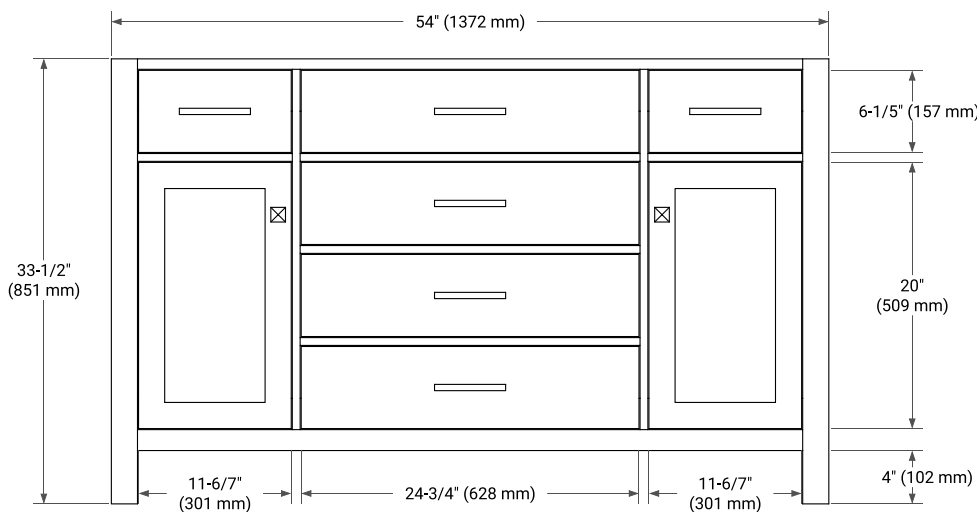

BRISTOL 54" SINGLE SINK BASE CABINET

ARIEL

BASE CABINET DIMENSIONS

54" W x 21.5" D x 33.5" H

FEATURES

- Solid wood frame with engineered wood panels
- Dovetail drawers and joints
- Soft closing doors & drawers

HARDWARE FINISHES*

Brushed Nickel   Satin Brass   Matte Black   Polished Chrome

Hardware comes preinstalled with the illustrated option. Other finishes are available on our online store if you prefer a different one.

AVAILABLE COLORS

White   Grey

FRONT VIEW

SIDE VIEW

PLAN VIEW