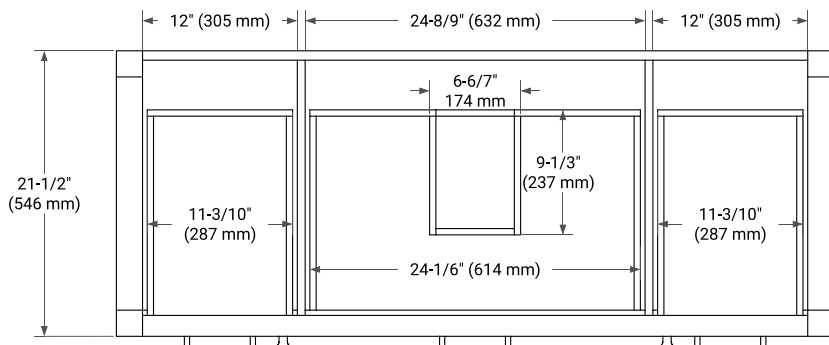

BRISTOL 54" SINGLE SINK BASE CABINET

ARIEL

BASE CABINET DIMENSIONS

54" W x 21.5" D x 33.5" H

FEATURES

- Solid wood frame with engineered wood panels
- Dovetail drawers and joints
- Soft closing doors & drawers

HARDWARE FINISHES*

Brushed Nickel   Satin Brass   Matte Black   Polished Chrome

Hardware comes preinstalled with the illustrated option. Other finishes are available on our online store if you prefer a different one.

AVAILABLE COLORS

White   Grey

FRONT VIEW

SIDE VIEW

PLAN VIEW