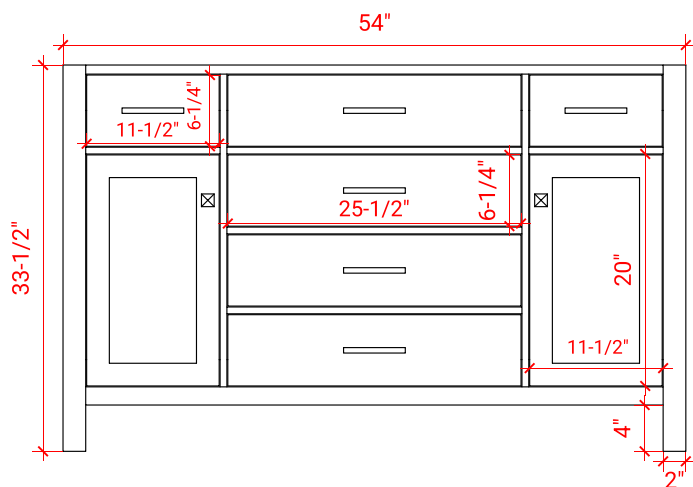

AVAILABLE COLORS

White   Grey

FRONT VIEW