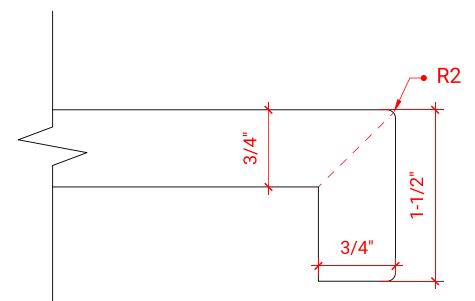

BRISTOL 54" SINGLE SINK BASE CABINET

ARIEL

H054S

BASE CABINET DIMENSIONS

54" W x 21.5" D x 33.5" H

FEATURES

- Solid wood frame with engineered wood panels
- Dovetail drawers and joints
- Soft closing doors & drawers

55" W x 22" D x 1.5" H

COUNTERTOP OPTIONS

Carrara Marble
CW-055S-OVL-CT

White Quartz
WQ-055S-OVL-CT

FEATURES

- Solid countertop with mitered edges & seams
- Undermount white oval sink
- Pre-drilled for 8" widespread faucet

INCLUDED

- Countertop
- Matching Backsplash
- Oval Sink

COUNTERTOP PLAN VIEW

EDGE SIDE VIEW

THREE DIMENSIONAL COUNTERTOP VIEW