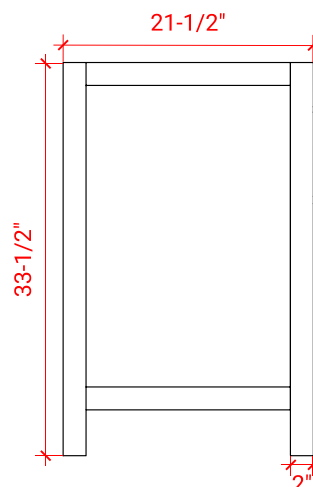

BRISTOL 54" SINGLE SINK BASE CABINET

ARIEL

H054S

BASE CABINET DIMENSIONS

54" W x 21.5" D x 33.5" H

FEATURES

- Solid wood frame with engineered wood panels
- Dovetail drawers and joints
- Soft closing doors & drawers

HARDWARE FINISHES

Brushed Nickel   Satin Brass   Matte Black   Polished Chrome

AVAILABLE COLORS

White   Grey

SIDE VIEW