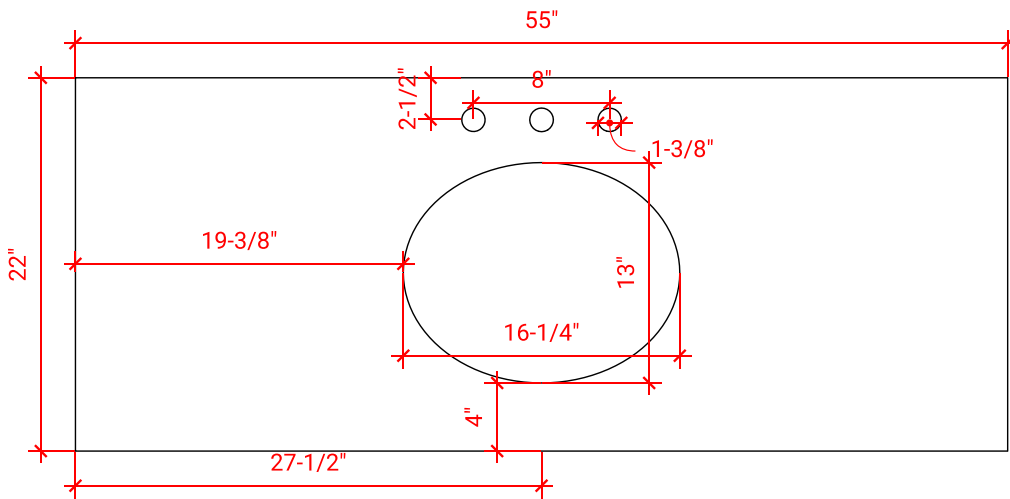

BRISTOL 54" SINGLE SINK BASE CABINET

ARIEL

H054S

BASE CABINET DIMENSIONS

54" W x 21.5" D x 33.5" H

FEATURES

- Solid wood frame with engineered wood panels
- Dovetail drawers and joints
- Soft closing doors & drawers

55" W x 22" D x 1.5" H

COUNTERTOP OPTIONS

Carrara Marble
CW-055S-OVL-CT

White Quartz
WQ-055S-OVL-CT

FEATURES

- Solid countertop with mitered edges & seams
- Undermount white oval sink
- Pre-drilled for 8" widespread faucet

INCLUDED

- Countertop
- Matching Backsplash
- Oval Sink

COUNTERTOP PLAN VIEW

EDGE SIDE VIEW

THREE DIMENSIONAL COUNTERTOP VIEW