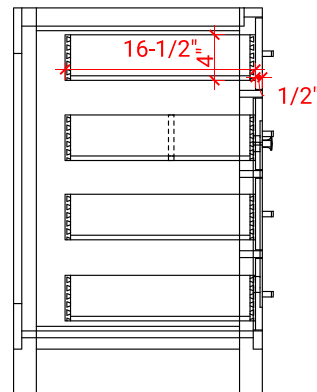

BRISTOL 54" SINGLE SINK BASE CABINET

ARIEL

H054S

BASE CABINET DIMENSIONS

54" W x 21.5" D x 33.5" H

FEATURES

- Solid wood frame with engineered wood panels
- Dovetail drawers and joints
- Soft closing doors & drawers

HARDWARE FINISHES

Brushed Nickel   Satin Brass   Matte Black   Polished Chrome

AVAILABLE COLORS

White   Grey

PLAN VIEW