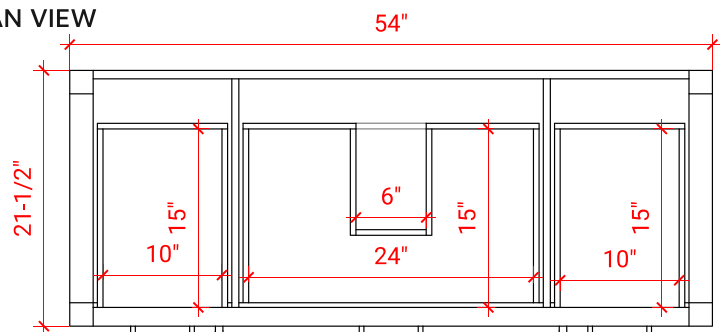

BRISTOL 54" SINGLE SINK BASE CABINET

ARIEL

H054S

BASE CABINET DIMENSIONS

54" W x 21.5" D x 33.5" H

FEATURES

- Solid wood frame with engineered wood panels
- Dovetail drawers and joints
- Soft closing doors & drawers

HARDWARE FINISHES

Brushed Nickel   Satin Brass   Matte Black   Polished Chrome

AVAILABLE COLORS

White   Grey

PLAN VIEW