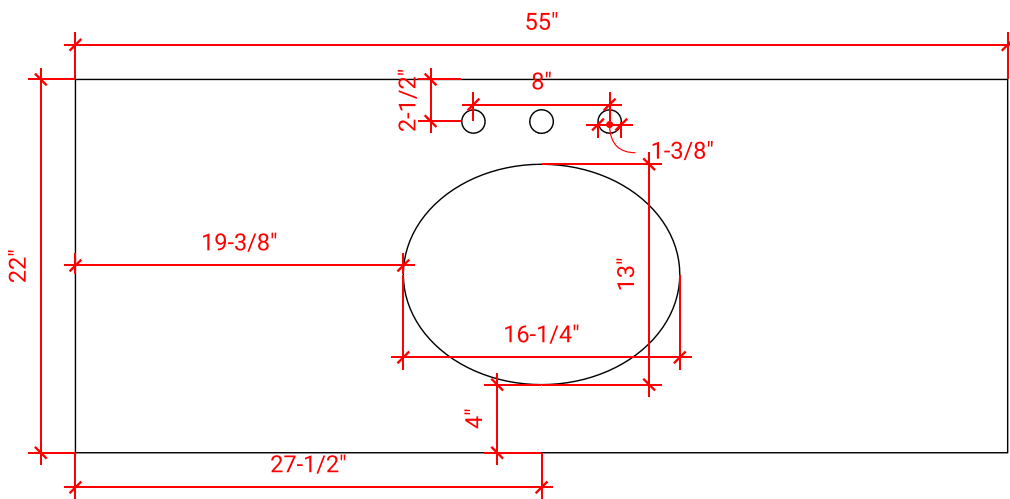

BRISTOL 54" SINGLE SINK BASE CABINET

ARIEL

H054S

BASE CABINET DIMENSIONS

54" W x 21.5" D x 33.5" H

FEATURES

- Solid wood frame with engineered wood panels
- Dovetail drawers and joints
- Soft closing doors & drawers

55" W x 22" D x 0.75" H

COUNTERTOP OPTIONS

Carrara Marble
CW2-055S-OVL-CT

FEATURES

- Solid countertop with mitered edges & seams
- Undermount white oval sink
- Pre-drilled for 8" widespread faucet

INCLUDED

- Countertop
- Matching Backsplash
- Oval Sink

COUNTERTOP PLAN VIEW

EDGE SIDE VIEW

THREE DIMENSIONAL COUNTERTOP VIEW