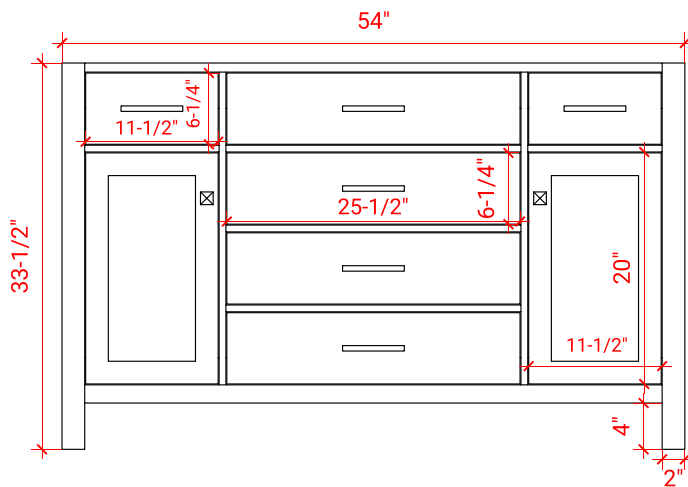

AVAILABLE COLORS

White   Grey

FRONT VIEW