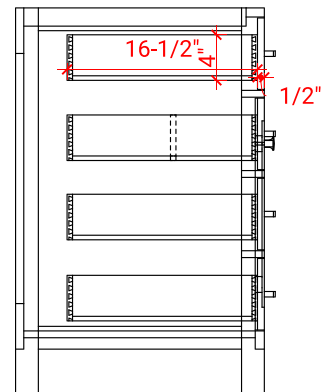

BRISTOL 54" SINGLE SINK BASE CABINET

ARIEL

H054S

BASE CABINET DIMENSIONS

54" W x 21.5" D x 33.5" H

FEATURES

- Solid wood frame with engineered wood panels
- Dovetail drawers and joints
- Soft closing doors & drawers

HARDWARE FINISHES

Brushed Nickel   Satin Brass   Matte Black   Polished Chrome

AVAILABLE COLORS

White   Grey

PLAN VIEW