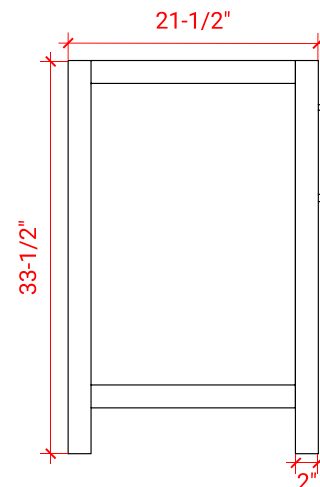

BRISTOL 54" SINGLE SINK BASE CABINET

ARIEL

H054S

BASE CABINET DIMENSIONS

54" W x 21.5" D x 33.5" H

FEATURES

- Solid wood frame with engineered wood panels
- Dovetail drawers and joints
- Soft closing doors & drawers

HARDWARE FINISHES

Brushed Nickel   Satin Brass   Matte Black   Polished Chrome

AVAILABLE COLORS

White   Grey

SIDE VIEW