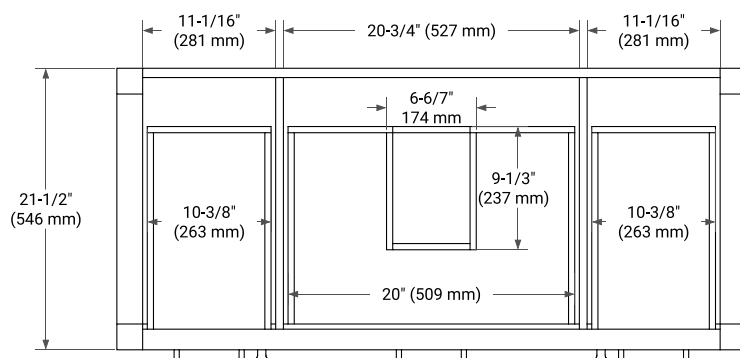

BRISTOL 48" SINGLE SINK BASE CABINET

BASE CABINET DIMENSIONS

48" W x 21.5" D x 33.5" H

FEATURES

- Solid wood frame with engineered wood panels
- Dovetail drawers and joints
- Soft closing doors & drawers

HARDWARE FINISHES*

White Grey

FRONT VIEW

SIDE VIEW

PLAN VIEW

49" SINGLE OVAL SINK COUNTERTOP WITH 1.5 IN. THICKNESS

ARIEL

OVERALL DIMENSIONS

49" W x 22" D x 1.5" H

COUNTERTOP PLAN VIEW

EDGE SIDE VIEW

THREE DIMENSIONAL COUNTERTOP VIEW