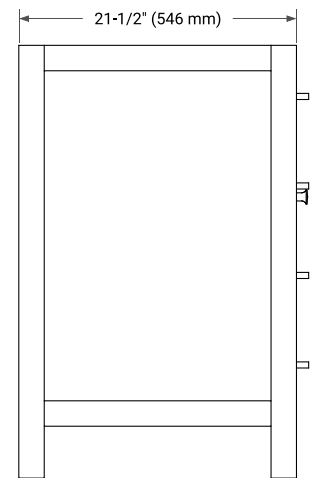

BRISTOL 48" SINGLE SINK BASE CABINET

BASE CABINET DIMENSIONS

48" W x 21.5" D x 33.5" H

FEATURES

- Solid wood frame with engineered wood panels
- Dovetail drawers and joints
- Soft closing doors & drawers

HARDWARE FINISHES*

White Grey

FRONT VIEW

SIDE VIEW

PLAN VIEW

49" SINGLE OVAL SINK COUNTERTOP WITH 1.5 IN. THICKNESS

ARIEL

OVERALL DIMENSIONS

49" W x 22" D x 1.5" H

COUNTERTOP PLAN VIEW

EDGE SIDE VIEW

THREE DIMENSIONAL COUNTERTOP VIEW