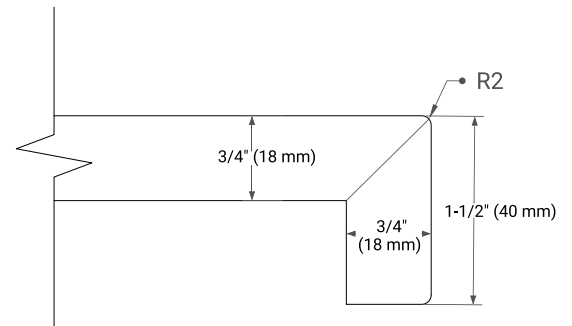

White Grey

FRONT VIEW

SIDE VIEW

PLAN VIEW

49" SINGLE OVAL SINK COUNTERTOP WITH 1.5 IN. THICKNESS

ARIEL

OVERALL DIMENSIONS

49" W x 22" D x 1.5" H

COUNTERTOP OPTIONS

Carrara Marble

White Quartz

FEATURES

- Solid countertop with mitered edges & seams
- Undermount white oval sink
- Pre-drilled for 8" widespread faucet

INCLUDED

- Countertop
- Matching Backsplash
- Oval Sink

COUNTERTOP PLAN VIEW

EDGE SIDE VIEW

THREE DIMENSIONAL COUNTERTOP VIEW