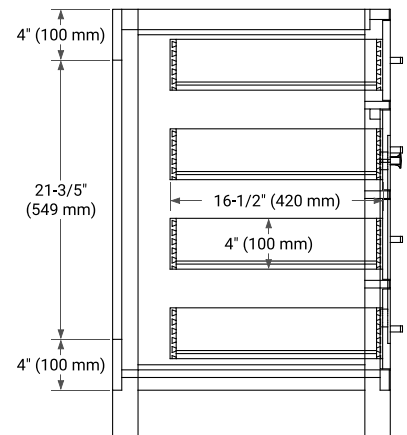

BRISTOL 48" SINGLE SINK BASE CABINET

BASE CABINET DIMENSIONS

48" W x 21.5" D x 33.5" H

FEATURES

- Solid wood frame with engineered wood panels
- Dovetail drawers and joints
- Soft closing doors & drawers

HARDWARE FINISHES*

White Grey

FRONT VIEW

SIDE VIEW

PLAN VIEW

49" SINGLE OVAL SINK COUNTERTOP WITH 1.5 IN. THICKNESS

ARIEL

OVERALL DIMENSIONS

49" W x 22" D x 1.5" H

COUNTERTOP PLAN VIEW

EDGE SIDE VIEW

THREE DIMENSIONAL COUNTERTOP VIEW