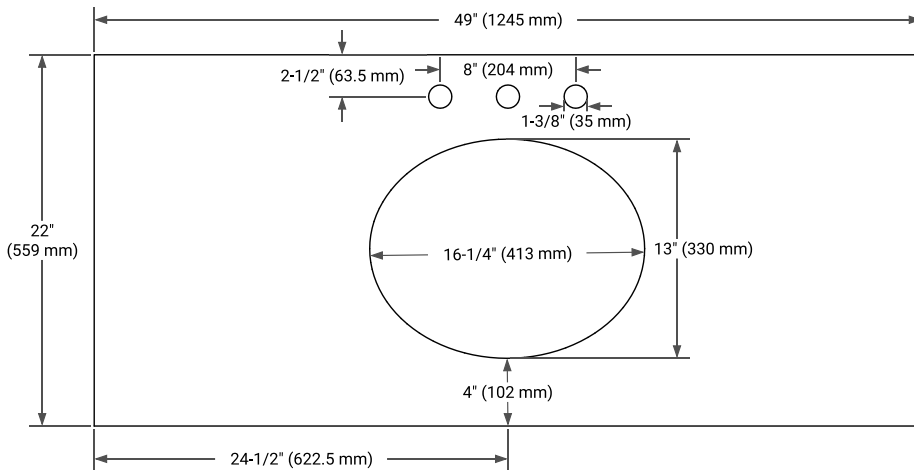

BRISTOL 48" SINGLE SINK BASE CABINET

BASE CABINET DIMENSIONS

48" W x 21.5" D x 33.5" H

FEATURES

- Solid wood frame with engineered wood panels
- Dovetail drawers and joints
- Soft closing doors & drawers

HARDWARE FINISHES*

White Grey

FRONT VIEW

SIDE VIEW

PLAN VIEW

49" SINGLE OVAL SINK COUNTERTOP WITH 1.5 IN. THICKNESS

ARIEL

OVERALL DIMENSIONS

49" W x 22" D x 1.5" H

COUNTERTOP OPTIONS

Carrara Marble

White Quartz

FEATURES

- Solid countertop with mitered edges & seams
- Undermount white oval sink
- Pre-drilled for 8" widespread faucet

INCLUDED

- Countertop
- Matching Backsplash
- Oval Sink

COUNTERTOP PLAN VIEW

EDGE SIDE VIEW

THREE DIMENSIONAL COUNTERTOP VIEW