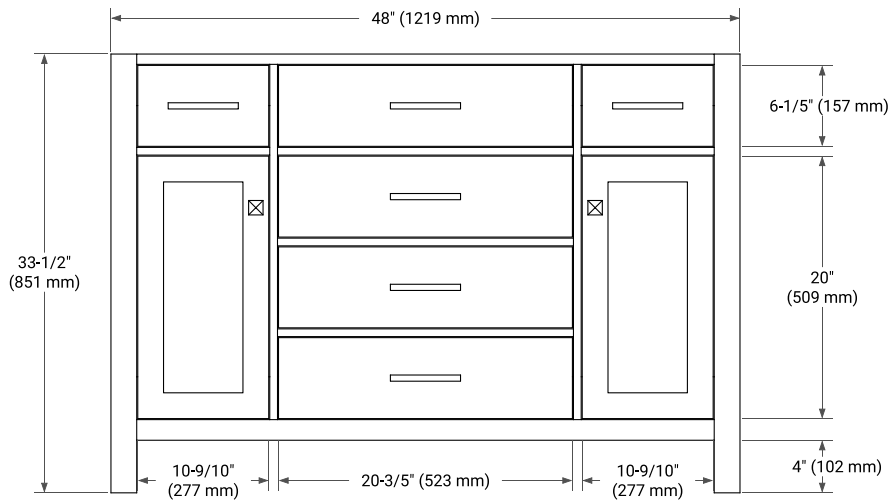

BRISTOL 48" SINGLE SINK BASE CABINET

BASE CABINET DIMENSIONS

48" W x 21.5" D x 33.5" H

FEATURES

- Solid wood frame with engineered wood panels
- Dovetail drawers and joints
- Soft closing doors & drawers

HARDWARE FINISHES*

White Grey

FRONT VIEW

SIDE VIEW

PLAN VIEW

49" SINGLE OVAL SINK COUNTERTOP WITH 1.5 IN. THICKNESS

ARIEL

OVERALL DIMENSIONS

49" W x 22" D x 1.5" H

COUNTERTOP PLAN VIEW

EDGE SIDE VIEW

THREE DIMENSIONAL COUNTERTOP VIEW