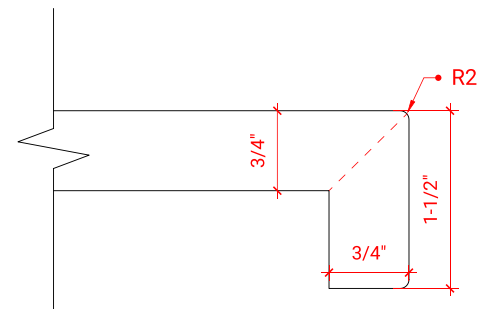

BRISTOL 42" SINGLE SINK BASE CABINET

ARIEL

H042S

BASE CABINET DIMENSIONS

42" W x 21.5" D x 33.5" H

FEATURES

- Solid wood frame with engineered wood panels
- Dovetail drawers and joints
- Soft closing doors & drawers

ARIEL

OVERALL DIMENSIONS

43" W x 22" D x 1.5" H

COUNTERTOP OPTIONS

Carrara Marble
CW-043S-REC-CT

White Quartz
WQ-043S-REC-CT

FEATURES

- Solid countertop with mitered edges & seams
- Undermount white rectangular sink
- Pre-drilled for 8" widespread faucet

INCLUDED

- Countertop
- Matching Backsplash
- Rectangle Sink

COUNTERTOP PLAN VIEW

EDGE SIDE VIEW

THREE DIMENSIONAL COUNTERTOP VIEW