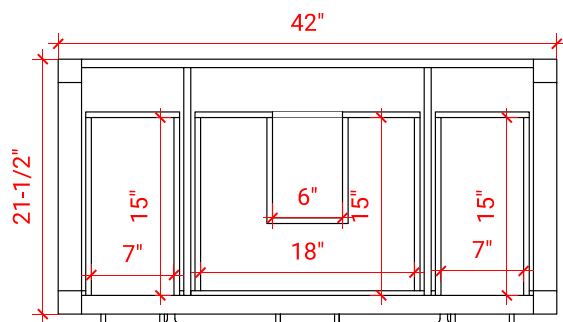

BRISTOL 42" SINGLE SINK BASE CABINET

ARIEL

H042S

BASE CABINET DIMENSIONS

42" W x 21.5" D x 33.5" H

FEATURES

- Solid wood frame with engineered wood panels
- Dovetail drawers and joints
- Soft closing doors & drawers

HARDWARE FINISHES

Brushed Nickel   Satin Brass   Matte Black   Polished Chrome

AVAILABLE COLORS

White   Grey

PLAN VIEW