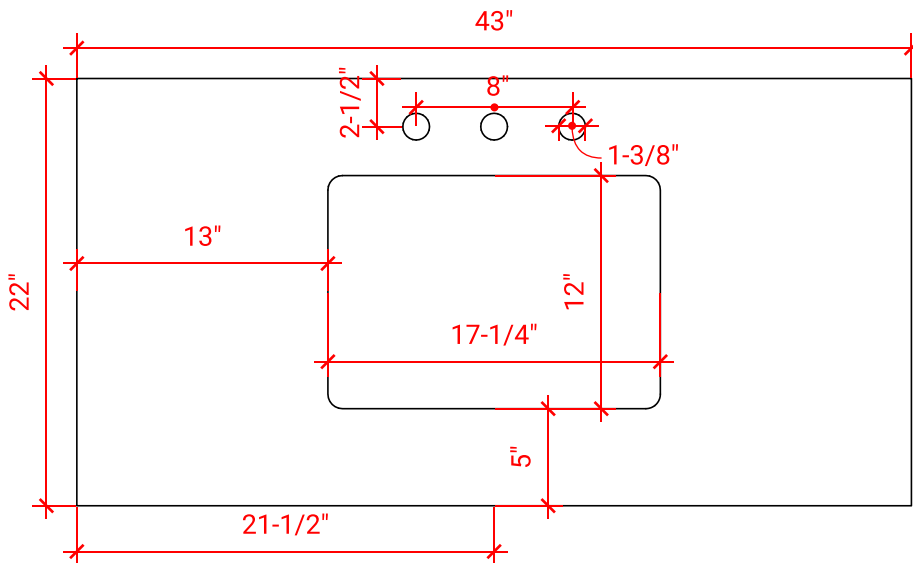

BRISTOL 42" SINGLE SINK BASE CABINET

ARIEL

H042S

BASE CABINET DIMENSIONS

42" W x 21.5" D x 33.5" H

FEATURES

- Solid wood frame with engineered wood panels
- Dovetail drawers and joints
- Soft closing doors & drawers

ARIEL

OVERALL DIMENSIONS

43" W x 22" D x 1.5" H

COUNTERTOP OPTIONS

Carrara Marble
CW-043S-REC-CT

White Quartz
WQ-043S-REC-CT

FEATURES

- Solid countertop with mitered edges & seams
- Undermount white rectangular sink
- Pre-drilled for 8" widespread faucet

INCLUDED

- Countertop
- Matching Backsplash
- Rectangle Sink

COUNTERTOP PLAN VIEW

EDGE SIDE VIEW

THREE DIMENSIONAL COUNTERTOP VIEW