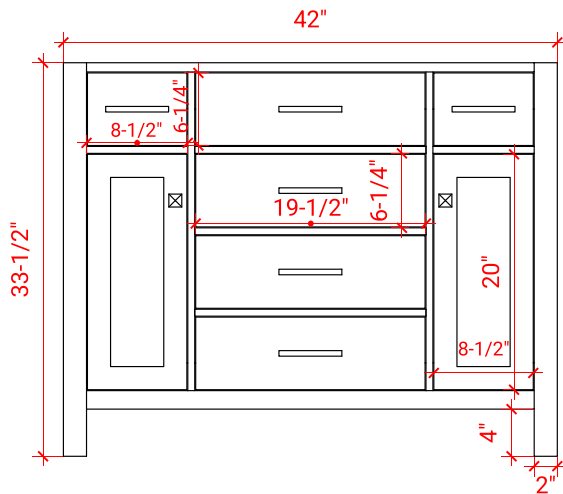

BRISTOL 42" SINGLE SINK BASE CABINET

ARIEL

H042S

BASE CABINET DIMENSIONS

42" W x 21.5" D x 33.5" H

FEATURES

- Solid wood frame with engineered wood panels
- Dovetail drawers and joints
- Soft closing doors & drawers

HARDWARE FINISHES

Brushed Nickel Satin Brass Matte Black Polished Chrome

AVAILABLE COLORS

White Grey

FRONT VIEW

SIDE VIEW

PLAN VIEW

43" SINGLE RECTANGLE SINK COUNTERTOP WITH 1.5" THICKNESS

ARIEL

OVERALL DIMENSIONS

43" W x 22" D x 1.5" H

COUNTERTOP OPTIONS

Carrara Marble
CW-043S-REC-CT

White Quartz
WQ-043S-REC-CT

FEATURES

- Solid countertop with mitered edges & seams
- Undermount white rectangular sink
- Pre-drilled for 8" widespread faucet

INCLUDED

- Countertop
- Matching Backsplash
- Rectangle Sink

COUNTERTOP PLAN VIEW

EDGE SIDE VIEW

THREE DIMENSIONAL COUNTERTOP VIEW