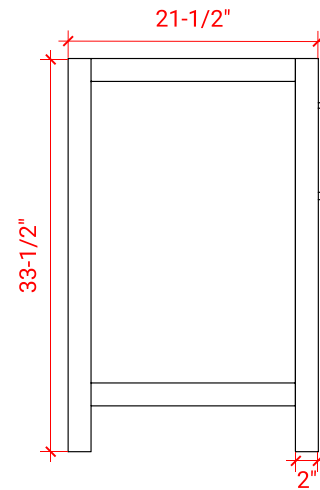

BRISTOL 42" SINGLE SINK BASE CABINET

ARIEL

H042S

BASE CABINET DIMENSIONS

42" W x 21.5" D x 33.5" H

FEATURES

- Solid wood frame with engineered wood panels
- Dovetail drawers and joints
- Soft closing doors & drawers

HARDWARE FINISHES

Brushed Nickel Satin Brass Matte Black Polished Chrome

AVAILABLE COLORS

White Grey

FRONT VIEW

SIDE VIEW

PLAN VIEW

43" SINGLE RECTANGLE SINK COUNTERTOP WITH 1.5" THICKNESS

ARIEL

OVERALL DIMENSIONS

43" W x 22" D x 1.5" H

COUNTERTOP OPTIONS

Carrara Marble
CW-043S-REC-CT

White Quartz
WQ-043S-REC-CT

FEATURES

- Solid countertop with mitered edges & seams
- Undermount white rectangular sink
- Pre-drilled for 8" widespread faucet

INCLUDED

- Countertop
- Matching Backsplash
- Rectangle Sink

COUNTERTOP PLAN VIEW

EDGE SIDE VIEW

THREE DIMENSIONAL COUNTERTOP VIEW