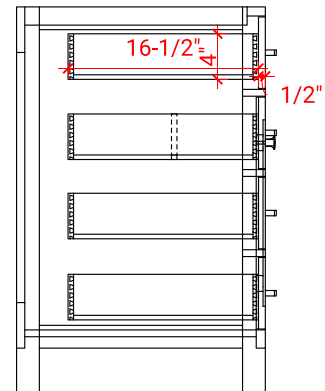

BRISTOL 42" SINGLE SINK BASE CABINET

ARIEL

H042S

BASE CABINET DIMENSIONS

42" W x 21.5" D x 33.5" H

FEATURES

- Solid wood frame with engineered wood panels
- Dovetail drawers and joints
- Soft closing doors & drawers

HARDWARE FINISHES

Brushed Nickel Satin Brass Matte Black Polished Chrome

AVAILABLE COLORS

White Grey

FRONT VIEW

SIDE VIEW

PLAN VIEW

43" SINGLE RECTANGLE SINK COUNTERTOP WITH 1.5" THICKNESS

ARIEL

OVERALL DIMENSIONS

43" W x 22" D x 1.5" H

COUNTERTOP OPTIONS

Carrara Marble
CW-043S-REC-CT

White Quartz
WQ-043S-REC-CT

FEATURES

- Solid countertop with mitered edges & seams
- Undermount white rectangular sink
- Pre-drilled for 8" widespread faucet

INCLUDED

- Countertop
- Matching Backsplash
- Rectangle Sink

COUNTERTOP PLAN VIEW

EDGE SIDE VIEW

THREE DIMENSIONAL COUNTERTOP VIEW