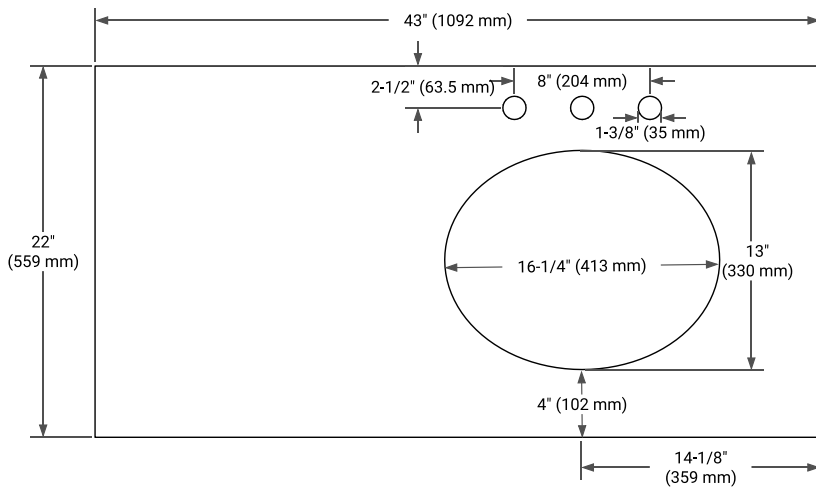

BRISTOL 42" RIGHT OFFSET CABINET

BASE CABINET DIMENSIONS

42" W x 21.5" D x 33.5" H

FEATURES

- Solid wood frame with engineered wood panels
- Dovetail drawers and joints
- Soft closing doors & drawers

HARDWARE FINISHES*

White Grey

FRONT VIEW

SIDE VIEW

PLAN VIEW

OVERALL DIMENSIONS

43" W x 22" D x 1.5" H

COUNTERTOP OPTIONS

Carrara Marble

White Quartz

FEATURES

- Solid countertop with mitered edges & seams
- Undermount white oval sink
- Pre-drilled for 8" widespread faucet

INCLUDED

- Countertop
- Matching Backsplash
- Oval Sink

COUNTERTOP PLAN VIEW

EDGE SIDE VIEW

THREE DIMENSIONAL COUNTERTOP VIEW