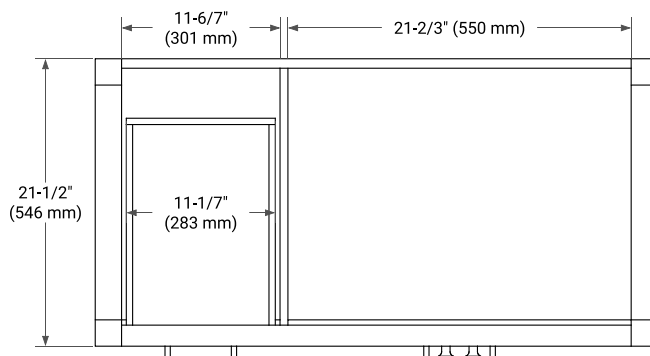

BRISTOL 42" RIGHT OFFSET CABINET

BASE CABINET DIMENSIONS

42" W x 21.5" D x 33.5" H

FEATURES

- Solid wood frame with engineered wood panels
- Dovetail drawers and joints
- Soft closing doors & drawers

HARDWARE FINISHES*

White Grey

FRONT VIEW

SIDE VIEW

PLAN VIEW

OVERALL DIMENSIONS

43" W x 22" D x 1.5" H

COUNTERTOP OPTIONS

Carrara Marble

White Quartz

FEATURES

- Solid countertop with mitered edges & seams
- Undermount white oval sink
- Pre-drilled for 8" widespread faucet

INCLUDED

- Countertop
- Matching Backsplash
- Oval Sink

COUNTERTOP PLAN VIEW

EDGE SIDE VIEW

THREE DIMENSIONAL COUNTERTOP VIEW