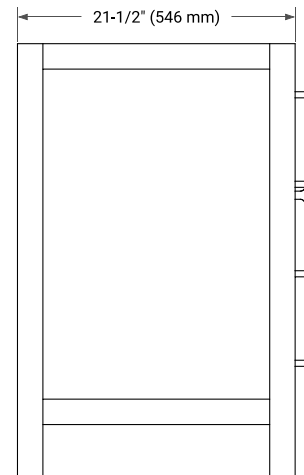

BRISTOL 42" RIGHT OFFSET CABINET

BASE CABINET DIMENSIONS

42" W x 21.5" D x 33.5" H

FEATURES

- Solid wood frame with engineered wood panels
- Dovetail drawers and joints
- Soft closing doors & drawers

HARDWARE FINISHES*

White Grey

FRONT VIEW

SIDE VIEW

PLAN VIEW

OVERALL DIMENSIONS

43" W x 22" D x 1.5" H

COUNTERTOP OPTIONS

Carrara Marble

White Quartz

FEATURES

- Solid countertop with mitered edges & seams
- Undermount white oval sink
- Pre-drilled for 8" widespread faucet

INCLUDED

- Countertop
- Matching Backsplash
- Oval Sink

COUNTERTOP PLAN VIEW

EDGE SIDE VIEW

THREE DIMENSIONAL COUNTERTOP VIEW