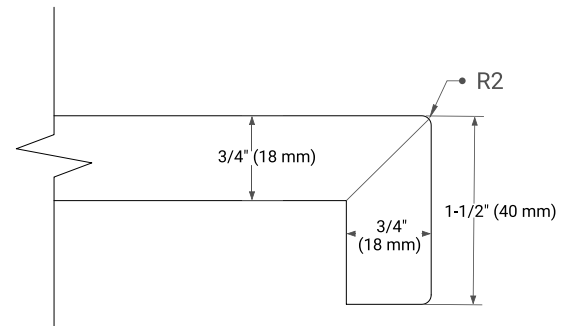

BRISTOL 42" RIGHT OFFSET CABINET

BASE CABINET DIMENSIONS

42" W x 21.5" D x 33.5" H

FEATURES

- Solid wood frame with engineered wood panels
- Dovetail drawers and joints
- Soft closing doors & drawers

HARDWARE FINISHES*

White Grey

FRONT VIEW

SIDE VIEW

PLAN VIEW

OVERALL DIMENSIONS

43" W x 22" D x 1.5" H

COUNTERTOP OPTIONS

Carrara Marble

White Quartz

FEATURES

- Solid countertop with mitered edges & seams
- Undermount white oval sink
- Pre-drilled for 8" widespread faucet

INCLUDED

- Countertop
- Matching Backsplash
- Oval Sink

COUNTERTOP PLAN VIEW

EDGE SIDE VIEW

THREE DIMENSIONAL COUNTERTOP VIEW