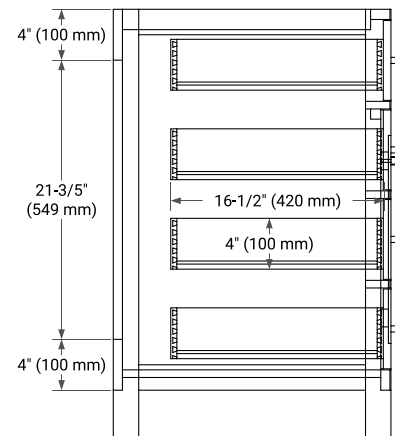

BRISTOL 42" RIGHT OFFSET CABINET

BASE CABINET DIMENSIONS

42" W x 21.5" D x 33.5" H

FEATURES

- Solid wood frame with engineered wood panels
- Dovetail drawers and joints
- Soft closing doors & drawers

HARDWARE FINISHES*

White Grey

FRONT VIEW

SIDE VIEW

PLAN VIEW

OVERALL DIMENSIONS

43" W x 22" D x 1.5" H

COUNTERTOP OPTIONS

Carrara Marble

White Quartz

FEATURES

- Solid countertop with mitered edges & seams
- Undermount white oval sink
- Pre-drilled for 8" widespread faucet

INCLUDED

- Countertop
- Matching Backsplash
- Oval Sink

COUNTERTOP PLAN VIEW

EDGE SIDE VIEW

THREE DIMENSIONAL COUNTERTOP VIEW