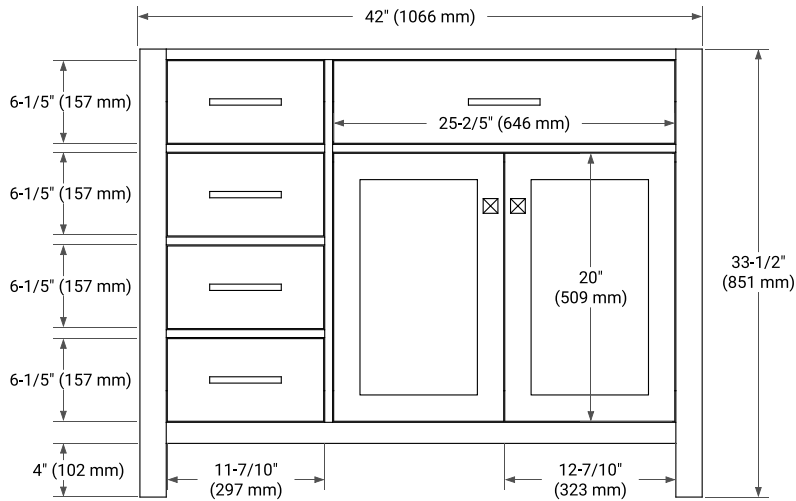

BRISTOL 42" RIGHT OFFSET CABINET

BASE CABINET DIMENSIONS

42" W x 21.5" D x 33.5" H

FEATURES

- Solid wood frame with engineered wood panels
- Dovetail drawers and joints
- Soft closing doors & drawers

HARDWARE FINISHES*

White Grey

FRONT VIEW

SIDE VIEW

PLAN VIEW

OVERALL DIMENSIONS

43" W x 22" D x 1.5" H

COUNTERTOP OPTIONS

Carrara Marble

White Quartz

FEATURES

- Solid countertop with mitered edges & seams
- Undermount white oval sink
- Pre-drilled for 8" widespread faucet

INCLUDED

- Countertop
- Matching Backsplash
- Oval Sink

COUNTERTOP PLAN VIEW

EDGE SIDE VIEW

THREE DIMENSIONAL COUNTERTOP VIEW