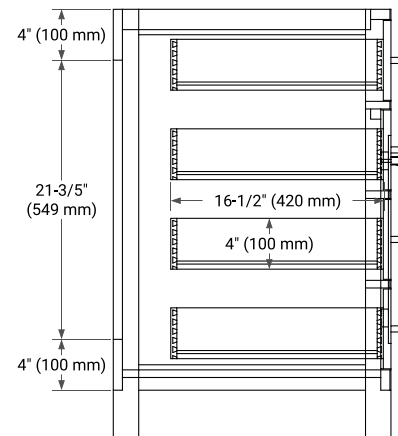

BRISTOL 42" RIGHT OFFSET CABINET

BASE CABINET DIMENSIONS

42" W x 21.5" D x 33.5" H

FEATURES

- Solid wood frame with engineered wood panels
- Dovetail drawers and joints
- Soft closing doors & drawers

HARDWARE FINISHES*

White Grey

FRONT VIEW

SIDE VIEW

PLAN VIEW

43" RIGHT RECTANGLE SINK COUNTERTOP WITH 1.5 IN. THICKNESS

ARIEL

OVERALL DIMENSIONS

43" W x 22" D x 1.5" H

COUNTERTOP PLAN VIEW

EDGE SIDE VIEW

THREE DIMENSIONAL COUNTERTOP VIEW