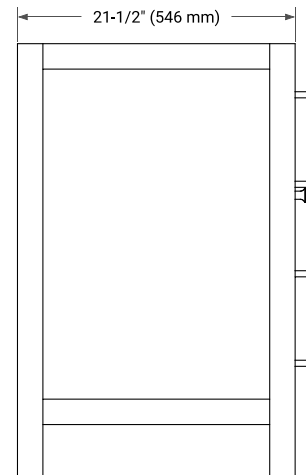

BRISTOL 42" RIGHT OFFSET CABINET

BASE CABINET DIMENSIONS

42" W x 21.5" D x 33.5" H

FEATURES

- Solid wood frame with engineered wood panels
- Dovetail drawers and joints
- Soft closing doors & drawers

HARDWARE FINISHES*

White Grey

FRONT VIEW

SIDE VIEW

PLAN VIEW

43" RIGHT RECTANGLE SINK COUNTERTOP WITH 1.5 IN. THICKNESS

ARIEL

OVERALL DIMENSIONS

43" W x 22" D x 1.5" H

COUNTERTOP PLAN VIEW

EDGE SIDE VIEW

THREE DIMENSIONAL COUNTERTOP VIEW