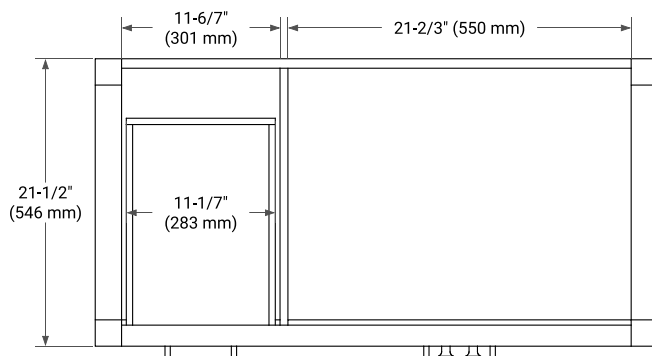

BRISTOL 42" RIGHT OFFSET CABINET

BASE CABINET DIMENSIONS

42" W x 21.5" D x 33.5" H

FEATURES

- Solid wood frame with engineered wood panels
- Dovetail drawers and joints
- Soft closing doors & drawers

HARDWARE FINISHES*

White Grey

FRONT VIEW

SIDE VIEW

PLAN VIEW

43" RIGHT RECTANGLE SINK COUNTERTOP WITH 1.5 IN. THICKNESS

ARIEL

OVERALL DIMENSIONS

43" W x 22" D x 1.5" H

COUNTERTOP PLAN VIEW

EDGE SIDE VIEW

THREE DIMENSIONAL COUNTERTOP VIEW