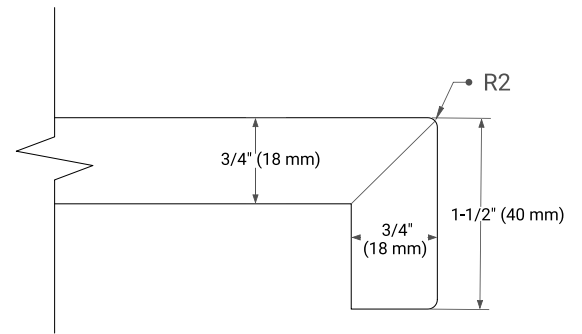

BRISTOL 42" RIGHT OFFSET CABINET

BASE CABINET DIMENSIONS

42" W x 21.5" D x 33.5" H

FEATURES

- Solid wood frame with engineered wood panels
- Dovetail drawers and joints
- Soft closing doors & drawers

HARDWARE FINISHES*

White Grey

FRONT VIEW

SIDE VIEW

PLAN VIEW

43" RIGHT RECTANGLE SINK COUNTERTOP WITH 1.5 IN. THICKNESS

ARIEL

OVERALL DIMENSIONS

43" W x 22" D x 1.5" H

COUNTERTOP OPTIONS

Carrara Marble

White Quartz

FEATURES

- Solid countertop with mitered edges & seams
- Undermount white rectangular sink
- Pre-drilled for 8" widespread faucet

INCLUDED

- Countertop
- Matching Backsplash
- Rectangle Sink

COUNTERTOP PLAN VIEW

EDGE SIDE VIEW

THREE DIMENSIONAL COUNTERTOP VIEW