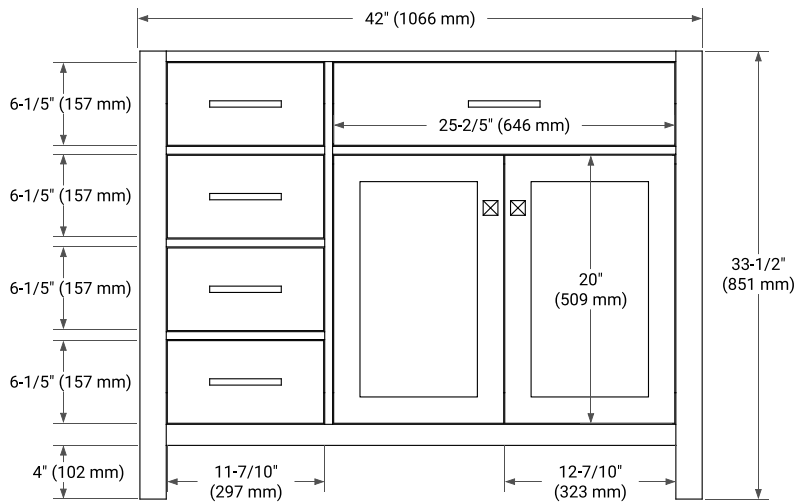

BRISTOL 42" RIGHT OFFSET CABINET

BASE CABINET DIMENSIONS

42" W x 21.5" D x 33.5" H

FEATURES

- Solid wood frame with engineered wood panels
- Dovetail drawers and joints
- Soft closing doors & drawers

HARDWARE FINISHES*

White Grey

FRONT VIEW

SIDE VIEW

PLAN VIEW

43" RIGHT RECTANGLE SINK COUNTERTOP WITH 1.5 IN. THICKNESS

ARIEL

OVERALL DIMENSIONS

43" W x 22" D x 1.5" H

COUNTERTOP PLAN VIEW

EDGE SIDE VIEW

THREE DIMENSIONAL COUNTERTOP VIEW