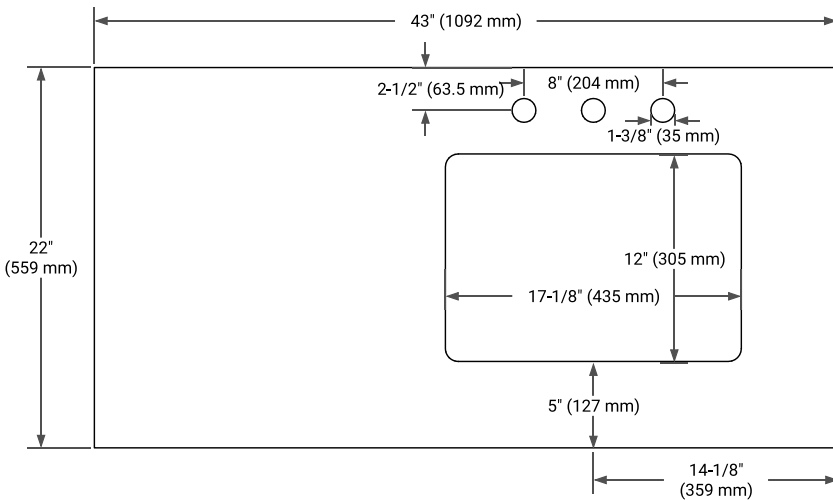

BRISTOL 42" RIGHT OFFSET CABINET

BASE CABINET DIMENSIONS

42" W x 21.5" D x 33.5" H

FEATURES

- Solid wood frame with engineered wood panels
- Dovetail drawers and joints
- Soft closing doors & drawers

HARDWARE FINISHES*

White Grey

FRONT VIEW

SIDE VIEW

PLAN VIEW

43" RIGHT RECTANGLE SINK COUNTERTOP WITH 1.5 IN. THICKNESS

ARIEL

OVERALL DIMENSIONS

43" W x 22" D x 1.5" H

COUNTERTOP OPTIONS

Carrara Marble

White Quartz

FEATURES

- Solid countertop with mitered edges & seams
- Undermount white rectangular sink
- Pre-drilled for 8" widespread faucet

INCLUDED

- Countertop
- Matching Backsplash
- Rectangle Sink

COUNTERTOP PLAN VIEW

EDGE SIDE VIEW

THREE DIMENSIONAL COUNTERTOP VIEW