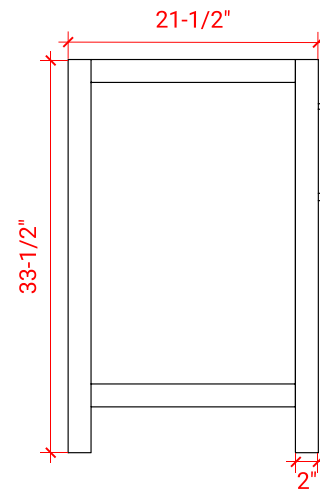

BRISTOL 42" RIGHT OFFSET CABINET

ARIEL

H042S-R

BASE CABINET DIMENSIONS

42" W x 21.5" D x 33.5" H

FEATURES

- Solid wood frame with engineered wood panels
- Dovetail drawers and joints
- Soft closing doors & drawers

HARDWARE FINISHES

Brushed Nickel   Satin Brass   Matte Black   Polished Chrome

AVAILABLE COLORS

White   Grey

SIDE VIEW