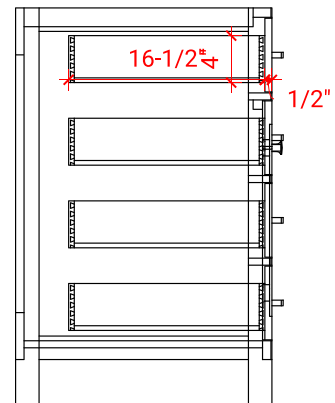

BRISTOL 42" RIGHT OFFSET CABINET

ARIEL

H042S-R

BASE CABINET DIMENSIONS

42" W x 21.5" D x 33.5" H

FEATURES

- Solid wood frame with engineered wood panels
- Dovetail drawers and joints
- Soft closing doors & drawers

HARDWARE FINISHES

Brushed Nickel   Satin Brass   Matte Black   Polished Chrome

AVAILABLE COLORS

White   Grey

PLAN VIEW