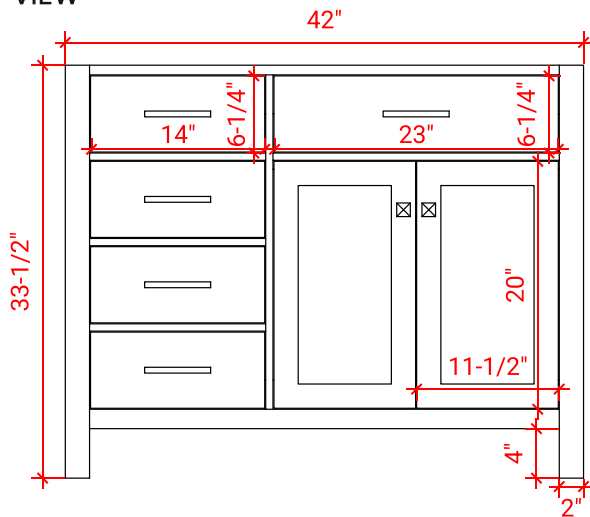

AVAILABLE COLORS

White   Grey

FRONT VIEW