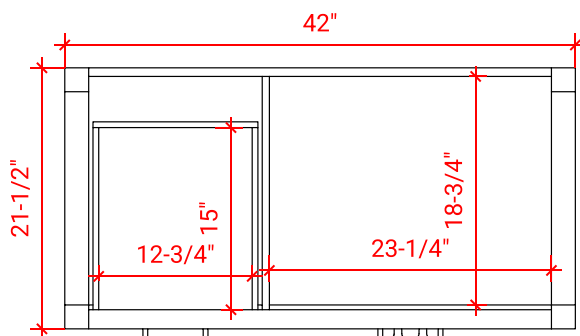

BRISTOL 42" RIGHT OFFSET CABINET

ARIEL

H042S-R

BASE CABINET DIMENSIONS

42" W x 21.5" D x 33.5" H

FEATURES

- Solid wood frame with engineered wood panels
- Dovetail drawers and joints
- Soft closing doors & drawers

HARDWARE FINISHES

Brushed Nickel   Satin Brass   Matte Black   Polished Chrome

AVAILABLE COLORS

White   Grey

PLAN VIEW