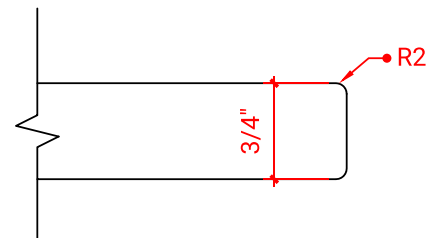

43" W x 22" D x 0.75" H

COUNTERTOP OPTIONS

Carrara Marble
CW2-043S-R-OVL-CT

FEATURES

- Solid countertop with mitered edges & seams
- Undermount white oval sink
- Pre-drilled for 8" widespread faucet

INCLUDED

- Countertop
- Matching Backsplash
- Oval Sink

COUNTERTOP PLAN VIEW

EDGE SIDE VIEW

THREE DIMENSIONAL COUNTERTOP VIEW