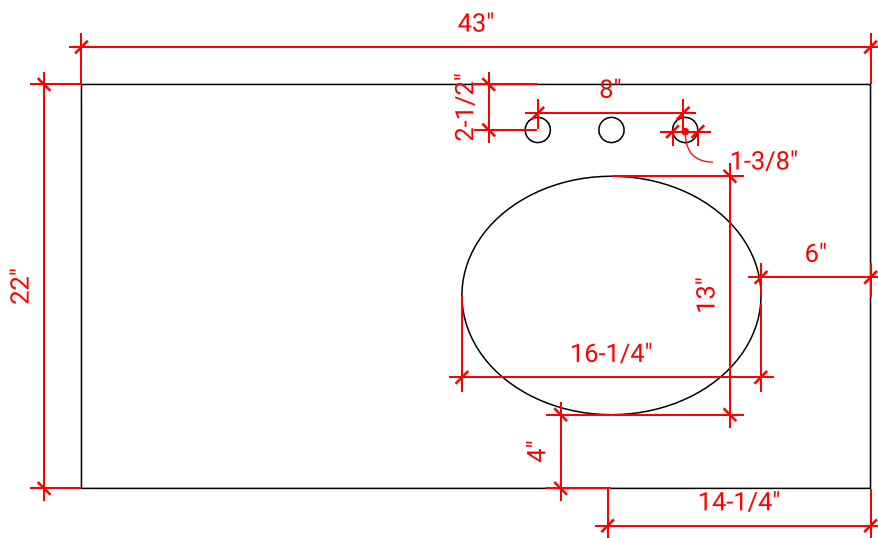

BRISTOL 42" RIGHT OFFSET CABINET

ARIEL

H042S-R

BASE CABINET DIMENSIONS

42" W x 21.5" D x 33.5" H

FEATURES

- Solid wood frame with engineered wood panels
- Dovetail drawers and joints
- Soft closing doors & drawers

43" W x 22" D x 0.75" H

COUNTERTOP OPTIONS

Carrara Marble
CW2-043S-R-OVL-CT

FEATURES

- Solid countertop with mitered edges & seams
- Undermount white oval sink
- Pre-drilled for 8" widespread faucet

INCLUDED

- Countertop
- Matching Backsplash
- Oval Sink

COUNTERTOP PLAN VIEW

EDGE SIDE VIEW

THREE DIMENSIONAL COUNTERTOP VIEW