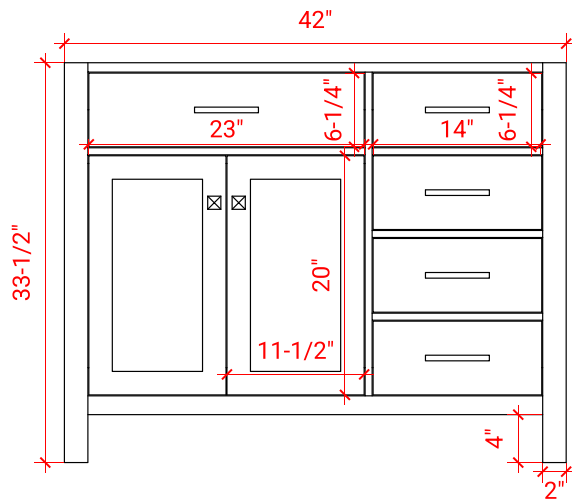

AVAILABLE COLORS

White   Grey

FRONT VIEW