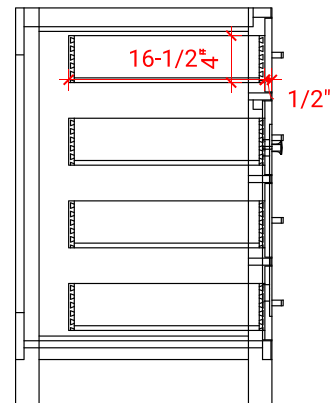

BRISTOL 42" LEFT OFFSET CABINET

ARIEL

H042S-L

BASE CABINET DIMENSIONS

42" W x 21.5" D x 33.5" H

FEATURES

- Solid wood frame with engineered wood panels
- Dovetail drawers and joints
- Soft closing doors & drawers

HARDWARE FINISHES

Brushed Nickel   Satin Brass   Matte Black   Polished Chrome

AVAILABLE COLORS

White   Grey

PLAN VIEW