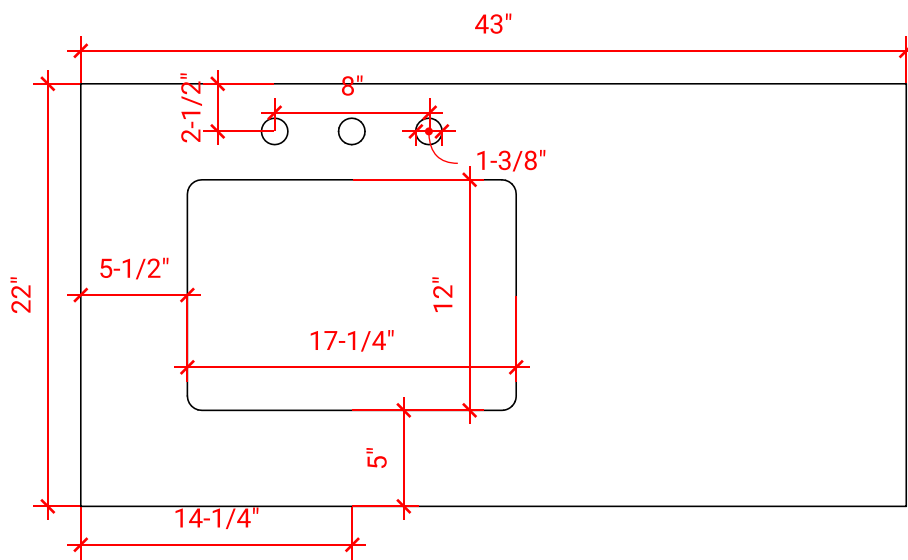

43" LEFT RECTANGLE SINK COUNTERTOP WITH 1.5 IN. THICKNESS

ARIEL

OVERALL DIMENSIONS

43" W x 22" D x 1.5" H

COUNTERTOP OPTIONS

FEATURES

- Solid countertop with mitered edges & seams
- Undermount white rectangular sink
- Pre-drilled for 8" widespread faucet

INCLUDED

- Countertop
- Matching Backsplash
- Rectangle Sink

COUNTERTOP PLAN VIEW