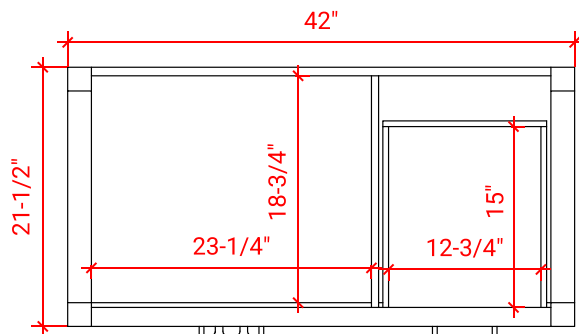

BRISTOL 42" LEFT OFFSET CABINET

ARIEL

H042S-L

BASE CABINET DIMENSIONS

42" W x 21.5" D x 33.5" H

FEATURES

- Solid wood frame with engineered wood panels
- Dovetail drawers and joints
- Soft closing doors & drawers

HARDWARE FINISHES

Brushed Nickel   Satin Brass   Matte Black   Polished Chrome

AVAILABLE COLORS

White   Grey

PLAN VIEW