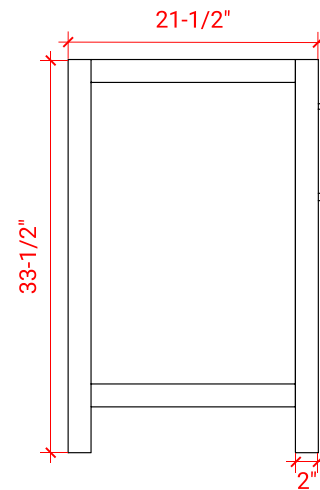

BRISTOL 42" LEFT OFFSET CABINET

ARIEL

H042S-L

BASE CABINET DIMENSIONS

42" W x 21.5" D x 33.5" H

FEATURES

- Solid wood frame with engineered wood panels
- Dovetail drawers and joints
- Soft closing doors & drawers

HARDWARE FINISHES

Brushed Nickel   Satin Brass   Matte Black   Polished Chrome

AVAILABLE COLORS

White   Grey

SIDE VIEW