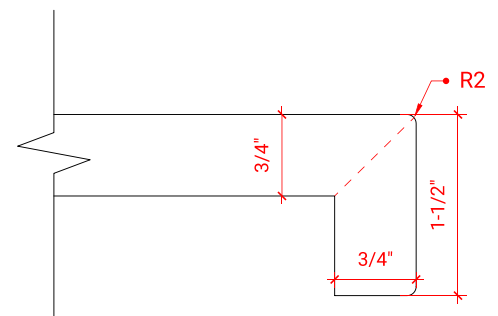

EDGE SIDE VIEW