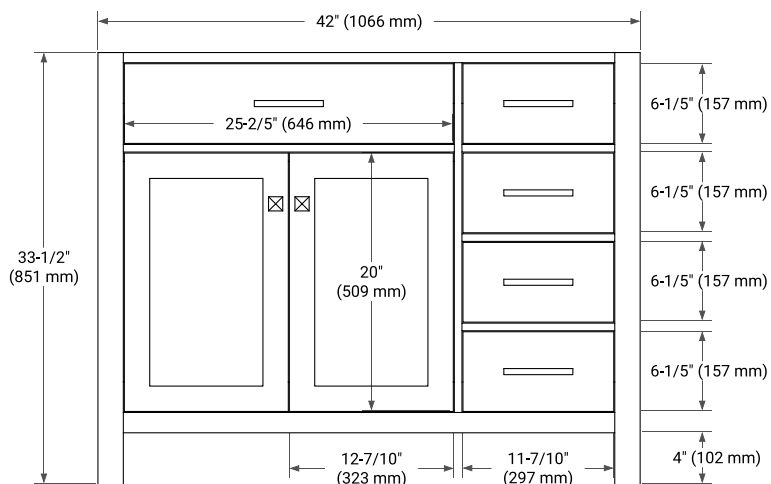

BRISTOL 42" LEFT OFFSET CABINET

BASE CABINET DIMENSIONS

42" W x 21.5" D x 33.5" H

FEATURES

- Solid wood frame with engineered wood panels
- Dovetail drawers and joints
- Soft closing doors & drawers

HARDWARE FINISHES*

White Grey

FRONT VIEW

SIDE VIEW

PLAN VIEW

OVERALL DIMENSIONS

43" W x 22" D x 1.5" H

COUNTERTOP OPTIONS

Carrara Marble

EDGE SIDE VIEW

THREE DIMENSIONAL COUNTERTOP VIEW