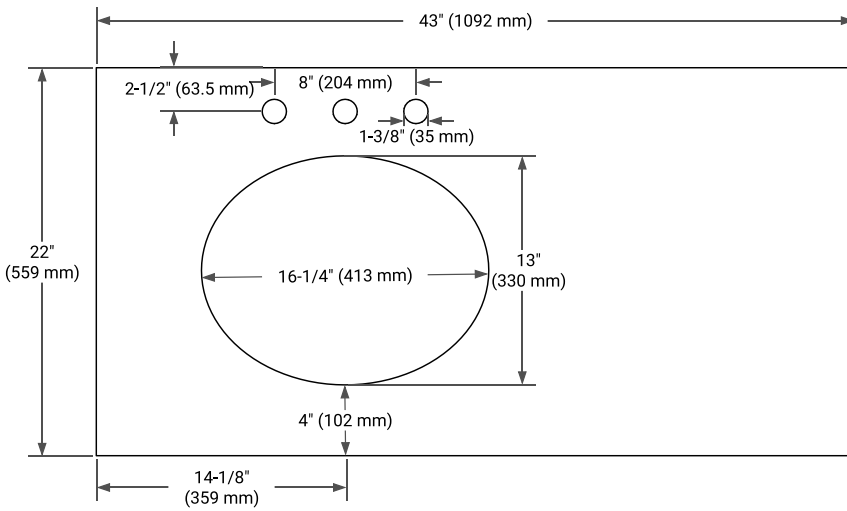

BRISTOL 42" LEFT OFFSET CABINET

BASE CABINET DIMENSIONS

42" W x 21.5" D x 33.5" H

FEATURES

- Solid wood frame with engineered wood panels
- Dovetail drawers and joints
- Soft closing doors & drawers

HARDWARE FINISHES*

White Grey

FRONT VIEW

SIDE VIEW

PLAN VIEW

OVERALL DIMENSIONS

43" W x 22" D x 1.5" H

COUNTERTOP OPTIONS

Carrara Marble

White Quartz

FEATURES

- Solid countertop with mitered edges & seams
- Undermount white oval sink
- Pre-drilled for 8" widespread faucet

INCLUDED

- Countertop
- Matching Backsplash
- Oval Sink

COUNTERTOP PLAN VIEW

EDGE SIDE VIEW

THREE DIMENSIONAL COUNTERTOP VIEW