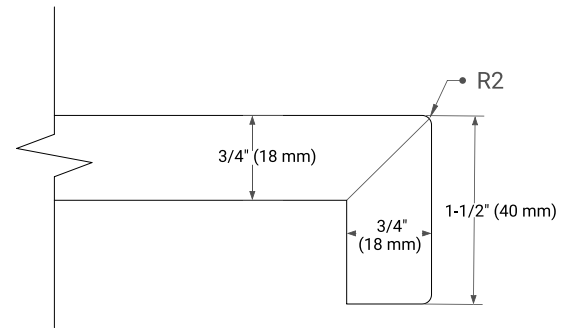

BRISTOL 42" LEFT OFFSET CABINET

BASE CABINET DIMENSIONS

42" W x 21.5" D x 33.5" H

FEATURES

- Solid wood frame with engineered wood panels
- Dovetail drawers and joints
- Soft closing doors & drawers

HARDWARE FINISHES*

White Grey

FRONT VIEW

SIDE VIEW

PLAN VIEW

OVERALL DIMENSIONS

43" W x 22" D x 1.5" H

COUNTERTOP OPTIONS

Carrara Marble

White Quartz

FEATURES

- Solid countertop with mitered edges & seams
- Undermount white oval sink
- Pre-drilled for 8" widespread faucet

INCLUDED

- Countertop
- Matching Backsplash
- Oval Sink

COUNTERTOP PLAN VIEW

EDGE SIDE VIEW

THREE DIMENSIONAL COUNTERTOP VIEW