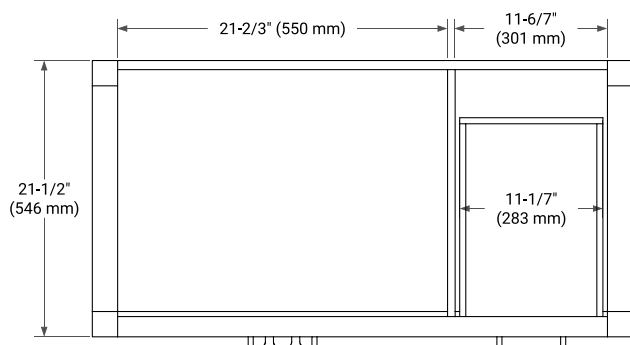

BRISTOL 42" LEFT OFFSET CABINET

BASE CABINET DIMENSIONS

42" W x 21.5" D x 33.5" H

FEATURES

- Solid wood frame with engineered wood panels
- Dovetail drawers and joints
- Soft closing doors & drawers

HARDWARE FINISHES*

White Grey

FRONT VIEW

SIDE VIEW

PLAN VIEW

OVERALL DIMENSIONS

43" W x 22" D x 1.5" H

COUNTERTOP OPTIONS

Carrara Marble

EDGE SIDE VIEW

THREE DIMENSIONAL COUNTERTOP VIEW