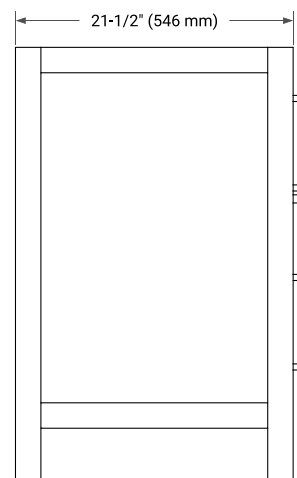

BRISTOL 42" LEFT OFFSET CABINET

BASE CABINET DIMENSIONS

42" W x 21.5" D x 33.5" H

FEATURES

- Solid wood frame with engineered wood panels
- Dovetail drawers and joints
- Soft closing doors & drawers

HARDWARE FINISHES*

White Grey

FRONT VIEW

SIDE VIEW

PLAN VIEW

OVERALL DIMENSIONS

43" W x 22" D x 1.5" H

COUNTERTOP OPTIONS

Carrara Marble

White Quartz

FEATURES

- Solid countertop with mitered edges & seams
- Undermount white oval sink
- Pre-drilled for 8" widespread faucet

INCLUDED

- Countertop
- Matching Backsplash
- Oval Sink

COUNTERTOP PLAN VIEW

EDGE SIDE VIEW

THREE DIMENSIONAL COUNTERTOP VIEW