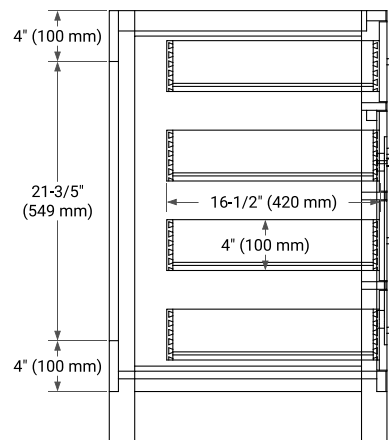

BRISTOL 42" LEFT OFFSET CABINET

BASE CABINET DIMENSIONS

42" W x 21.5" D x 33.5" H

FEATURES

- Solid wood frame with engineered wood panels
- Dovetail drawers and joints
- Soft closing doors & drawers

HARDWARE FINISHES*

White Grey

FRONT VIEW

SIDE VIEW

PLAN VIEW

OVERALL DIMENSIONS

43" W x 22" D x 1.5" H

COUNTERTOP OPTIONS

Carrara Marble

EDGE SIDE VIEW

THREE DIMENSIONAL COUNTERTOP VIEW