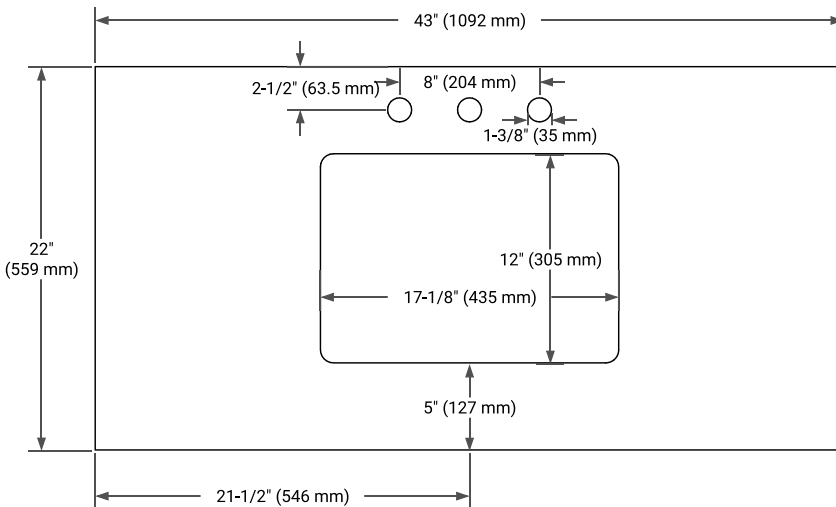

BRISTOL 42" SINGLE SINK BASE CABINET

ARIEL

BASE CABINET DIMENSIONS

42" W x 21.5" D x 33.5" H

FEATURES

- Solid wood frame with engineered wood panels
- Dovetail drawers and joints
- Soft closing doors & drawers

AVAILABLE COLORS

White Grey

FRONT VIEW

SIDE VIEW

PLAN VIEW

43" SINGLE RECTANGLE SINK COUNTERTOP WITH 1.5 IN. THICKNESS

ARIEL

OVERALL DIMENSIONS

43" W x 22" D x 1.5" H

COUNTERTOP OPTIONS

Carrara Marble

White Quartz

FEATURES

- Solid countertop with mitered edges & seams
- Undermount white rectangular sink
- Pre-drilled for 8" widespread faucet

INCLUDED

- Countertop
- Matching Backsplash
- Rectangle Sink

COUNTERTOP PLAN VIEW

EDGE SIDE VIEW

THREE DIMENSIONAL COUNTERTOP VIEW