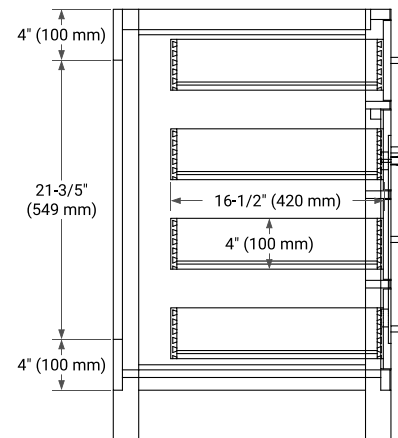

BRISTOL 42" SINGLE SINK BASE CABINET

ARIEL

BASE CABINET DIMENSIONS

42" W x 21.5" D x 33.5" H

FEATURES

- Solid wood frame with engineered wood panels
- Dovetail drawers and joints
- Soft closing doors & drawers

AVAILABLE COLORS

White Grey

FRONT VIEW

SIDE VIEW

PLAN VIEW

43" SINGLE RECTANGLE SINK COUNTERTOP WITH 1.5 IN. THICKNESS

ARIEL

OVERALL DIMENSIONS

43" W x 22" D x 1.5" H

COUNTERTOP OPTIONS

Carrara Marble

White Quartz

FEATURES

- Solid countertop with mitered edges & seams
- Undermount white rectangular sink
- Pre-drilled for 8" widespread faucet

INCLUDED

- Countertop
- Matching Backsplash
- Rectangle Sink

COUNTERTOP PLAN VIEW

EDGE SIDE VIEW

THREE DIMENSIONAL COUNTERTOP VIEW