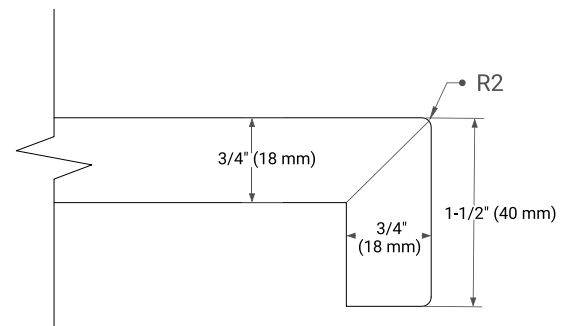

BRISTOL 42" SINGLE SINK BASE CABINET

ARIEL

BASE CABINET DIMENSIONS

42" W x 21.5" D x 33.5" H

FEATURES

- Solid wood frame with engineered wood panels
- Dovetail drawers and joints
- Soft closing doors & drawers

AVAILABLE COLORS

White Grey

FRONT VIEW

SIDE VIEW

PLAN VIEW

43" SINGLE RECTANGLE SINK COUNTERTOP WITH 1.5 IN. THICKNESS

ARIEL

OVERALL DIMENSIONS

43" W x 22" D x 1.5" H

COUNTERTOP OPTIONS

Carrara Marble

White Quartz

FEATURES

- Solid countertop with mitered edges & seams
- Undermount white rectangular sink
- Pre-drilled for 8" widespread faucet

INCLUDED

- Countertop
- Matching Backsplash
- Rectangle Sink

COUNTERTOP PLAN VIEW

EDGE SIDE VIEW

THREE DIMENSIONAL COUNTERTOP VIEW