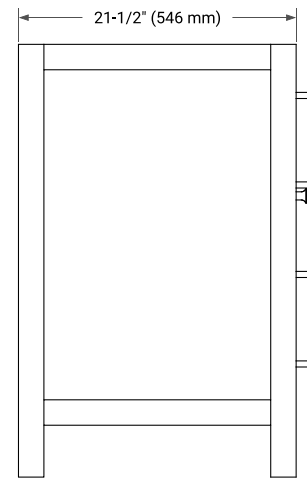

BRISTOL 42" SINGLE SINK BASE CABINET

ARIEL

BASE CABINET DIMENSIONS

42" W x 21.5" D x 33.5" H

FEATURES

- Solid wood frame with engineered wood panels
- Dovetail drawers and joints
- Soft closing doors & drawers

AVAILABLE COLORS

White Grey

FRONT VIEW

SIDE VIEW

PLAN VIEW

43" SINGLE RECTANGLE SINK COUNTERTOP WITH 1.5 IN. THICKNESS

ARIEL

OVERALL DIMENSIONS

43" W x 22" D x 1.5" H

COUNTERTOP OPTIONS

Carrara Marble

White Quartz

FEATURES

- Solid countertop with mitered edges & seams
- Undermount white rectangular sink
- Pre-drilled for 8" widespread faucet

INCLUDED

- Countertop
- Matching Backsplash
- Rectangle Sink

COUNTERTOP PLAN VIEW

EDGE SIDE VIEW

THREE DIMENSIONAL COUNTERTOP VIEW