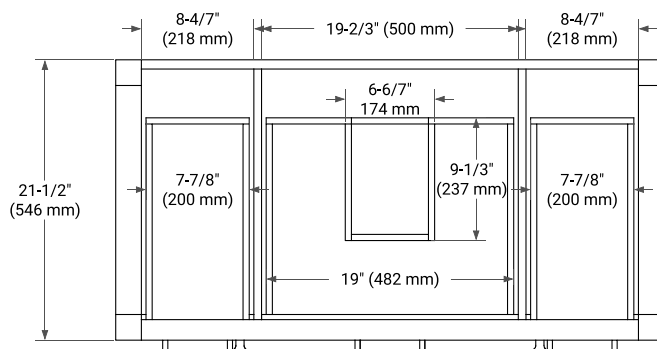

BRISTOL 42" SINGLE SINK BASE CABINET

ARIEL

BASE CABINET DIMENSIONS

42" W x 21.5" D x 33.5" H

FEATURES

- Solid wood frame with engineered wood panels
- Dovetail drawers and joints
- Soft closing doors & drawers

AVAILABLE COLORS

White Grey

FRONT VIEW

SIDE VIEW

PLAN VIEW

43" SINGLE RECTANGLE SINK COUNTERTOP WITH 1.5 IN. THICKNESS

ARIEL

OVERALL DIMENSIONS

43" W x 22" D x 1.5" H

COUNTERTOP OPTIONS

Carrara Marble

White Quartz

FEATURES

- Solid countertop with mitered edges & seams
- Undermount white rectangular sink
- Pre-drilled for 8" widespread faucet

INCLUDED

- Countertop
- Matching Backsplash
- Rectangle Sink

COUNTERTOP PLAN VIEW

EDGE SIDE VIEW

THREE DIMENSIONAL COUNTERTOP VIEW