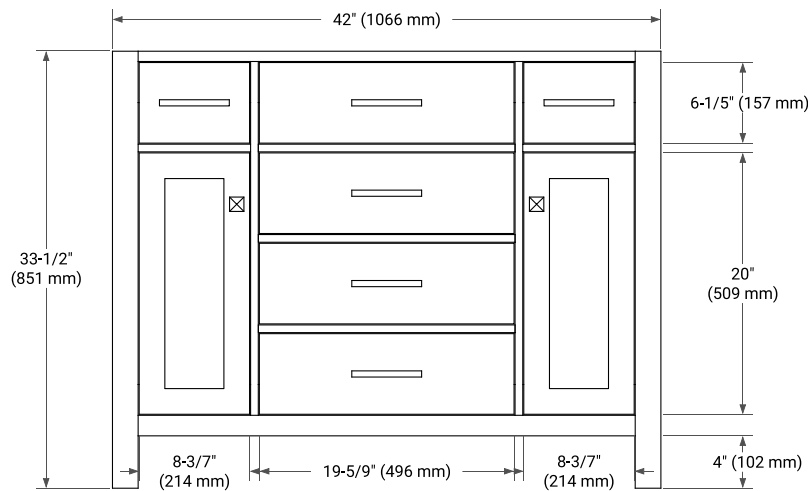

BRISTOL 42" SINGLE SINK BASE CABINET

ARIEL

BASE CABINET DIMENSIONS

42" W x 21.5" D x 33.5" H

FEATURES

- Solid wood frame with engineered wood panels
- Dovetail drawers and joints
- Soft closing doors & drawers

AVAILABLE COLORS

White Grey

FRONT VIEW

SIDE VIEW

PLAN VIEW

43" SINGLE RECTANGLE SINK COUNTERTOP WITH 1.5 IN. THICKNESS

ARIEL

OVERALL DIMENSIONS

43" W x 22" D x 1.5" H

COUNTERTOP OPTIONS

Carrara Marble

White Quartz

FEATURES

- Solid countertop with mitered edges & seams
- Undermount white rectangular sink
- Pre-drilled for 8" widespread faucet

INCLUDED

- Countertop
- Matching Backsplash
- Rectangle Sink

COUNTERTOP PLAN VIEW

EDGE SIDE VIEW

THREE DIMENSIONAL COUNTERTOP VIEW