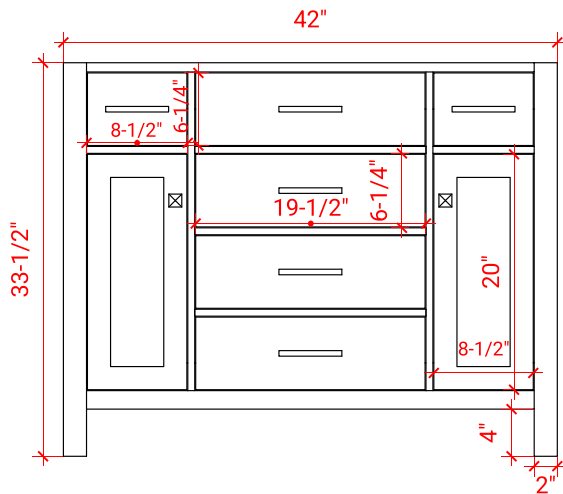

BRISTOL 42" SINGLE SINK BASE CABINET

ARIEL

H042S

BASE CABINET DIMENSIONS

42" W x 21.5" D x 33.5" H

FEATURES

- Solid wood frame with engineered wood panels
- Dovetail drawers and joints
- Soft closing doors & drawers

HARDWARE FINISHES

Brushed Nickel Satin Brass Matte Black Polished Chrome

AVAILABLE COLORS

White Grey

FRONT VIEW

SIDE VIEW

PLAN VIEW

43" SINGLE RECTANGLE SINK COUNTERTOP WITH 0.75 IN. THICKNESS

ARIEL

OVERALL DIMENSIONS

43" W x 22" D x 0.75" H

COUNTERTOP OPTIONS

Carrara Marble
CW2-043S-REC-CT

FEATURES

- Solid countertop with mitered edges & seams
- Undermount white rectangular sink
- Pre-drilled for 8" widespread faucet

INCLUDED

- Countertop
- Matching Backsplash
- Rectangle Sink

COUNTERTOP PLAN VIEW

EDGE SIDE VIEW

THREE DIMENSIONAL COUNTERTOP VIEW