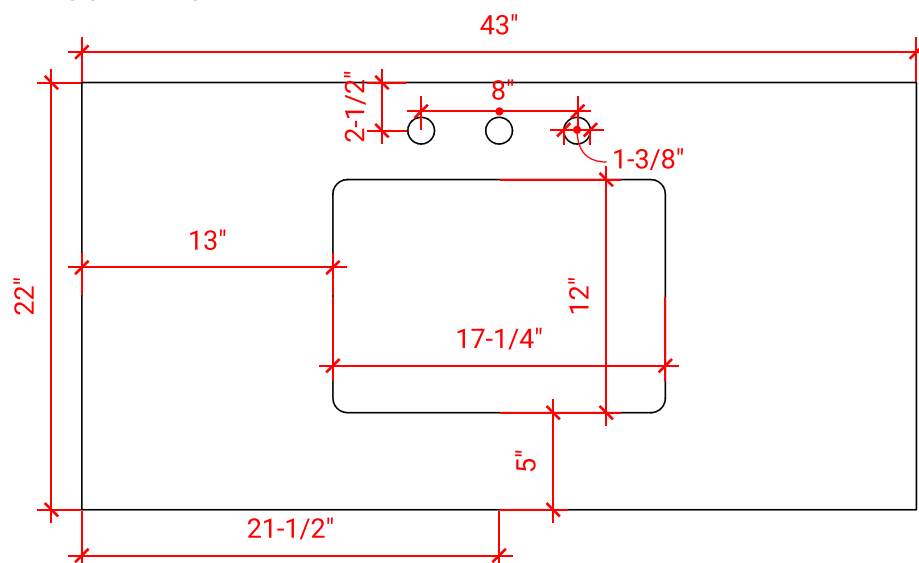

BRISTOL 42" SINGLE SINK BASE CABINET

ARIEL

H042S

BASE CABINET DIMENSIONS

42" W x 21.5" D x 33.5" H

FEATURES

- Solid wood frame with engineered wood panels
- Dovetail drawers and joints
- Soft closing doors & drawers

ARIEL

OVERALL DIMENSIONS

43" W x 22" D x 0.75" H

COUNTERTOP OPTIONS

Carrara Marble
CW2-043S-REC-CT

FEATURES

- Solid countertop with mitered edges & seams
- Undermount white rectangular sink
- Pre-drilled for 8" widespread faucet

INCLUDED

- Countertop
- Matching Backsplash
- Rectangle Sink

COUNTERTOP PLAN VIEW

EDGE SIDE VIEW

THREE DIMENSIONAL COUNTERTOP VIEW