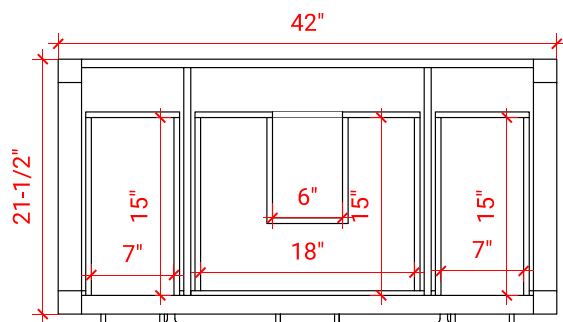

BRISTOL 42" SINGLE SINK BASE CABINET

ARIEL

H042S

BASE CABINET DIMENSIONS

42" W x 21.5" D x 33.5" H

FEATURES

- Solid wood frame with engineered wood panels
- Dovetail drawers and joints
- Soft closing doors & drawers

HARDWARE FINISHES

Brushed Nickel Satin Brass Matte Black Polished Chrome

AVAILABLE COLORS

White Grey

FRONT VIEW

SIDE VIEW

PLAN VIEW

43" SINGLE RECTANGLE SINK COUNTERTOP WITH 0.75 IN. THICKNESS

ARIEL

OVERALL DIMENSIONS

43" W x 22" D x 0.75" H

COUNTERTOP OPTIONS

Carrara Marble
CW2-043S-REC-CT

FEATURES

- Solid countertop with mitered edges & seams
- Undermount white rectangular sink
- Pre-drilled for 8" widespread faucet

INCLUDED

- Countertop
- Matching Backsplash
- Rectangle Sink

COUNTERTOP PLAN VIEW

EDGE SIDE VIEW

THREE DIMENSIONAL COUNTERTOP VIEW