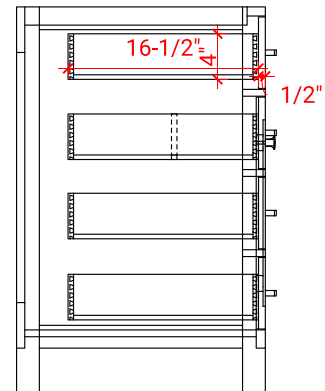

BRISTOL 42" SINGLE SINK BASE CABINET

ARIEL

H042S

BASE CABINET DIMENSIONS

42" W x 21.5" D x 33.5" H

FEATURES

- Solid wood frame with engineered wood panels
- Dovetail drawers and joints
- Soft closing doors & drawers

HARDWARE FINISHES

Brushed Nickel Satin Brass Matte Black Polished Chrome

AVAILABLE COLORS

White Grey

FRONT VIEW

SIDE VIEW

PLAN VIEW

43" SINGLE RECTANGLE SINK COUNTERTOP WITH 0.75 IN. THICKNESS

ARIEL

OVERALL DIMENSIONS

43" W x 22" D x 0.75" H

COUNTERTOP OPTIONS

Carrara Marble
CW2-043S-REC-CT

FEATURES

- Solid countertop with mitered edges & seams
- Undermount white rectangular sink
- Pre-drilled for 8" widespread faucet

INCLUDED

- Countertop
- Matching Backsplash
- Rectangle Sink

COUNTERTOP PLAN VIEW

EDGE SIDE VIEW

THREE DIMENSIONAL COUNTERTOP VIEW