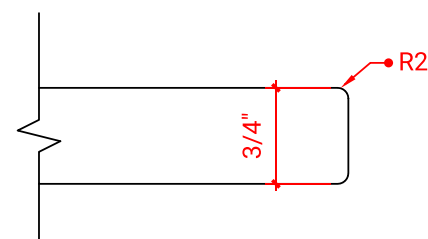

ARIEL

OVERALL DIMENSIONS

43" W x 22" D x 0.75" H

COUNTERTOP OPTIONS

Carrara Marble
CW2-043S-REC-CT

FEATURES

- Solid countertop with mitered edges & seams
- Undermount white rectangular sink
- Pre-drilled for 8" widespread faucet

INCLUDED

- Countertop
- Matching Backsplash
- Rectangle Sink

COUNTERTOP PLAN VIEW

EDGE SIDE VIEW

THREE DIMENSIONAL COUNTERTOP VIEW