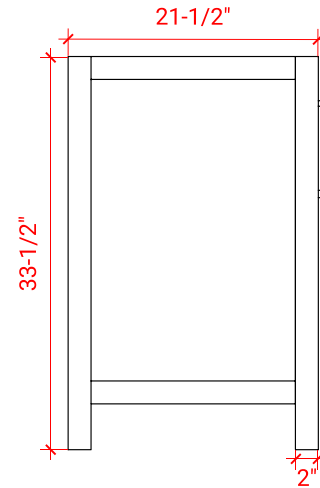

BRISTOL 42" SINGLE SINK BASE CABINET

ARIEL

H042S

BASE CABINET DIMENSIONS

42" W x 21.5" D x 33.5" H

FEATURES

- Solid wood frame with engineered wood panels
- Dovetail drawers and joints
- Soft closing doors & drawers

HARDWARE FINISHES

Brushed Nickel Satin Brass Matte Black Polished Chrome

AVAILABLE COLORS

White Grey

FRONT VIEW

SIDE VIEW

PLAN VIEW

43" SINGLE RECTANGLE SINK COUNTERTOP WITH 0.75 IN. THICKNESS

ARIEL

OVERALL DIMENSIONS

43" W x 22" D x 0.75" H

COUNTERTOP OPTIONS

Carrara Marble
CW2-043S-REC-CT

FEATURES

- Solid countertop with mitered edges & seams
- Undermount white rectangular sink
- Pre-drilled for 8" widespread faucet

INCLUDED

- Countertop
- Matching Backsplash
- Rectangle Sink

COUNTERTOP PLAN VIEW

EDGE SIDE VIEW

THREE DIMENSIONAL COUNTERTOP VIEW